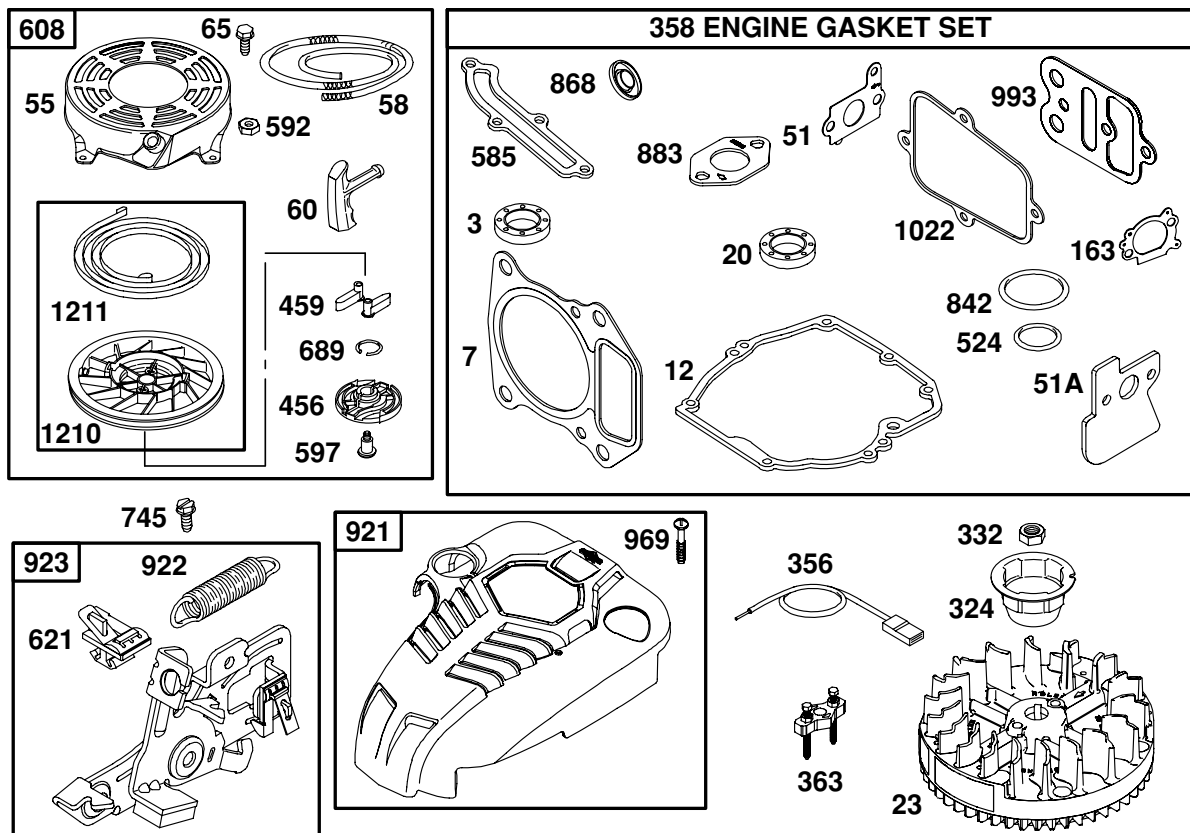

KEY NO.	PART NO.	DESCRIPTION	KEY NO.	PART NO.	DESCRIPTION
1	692670	Cylinder Assembly	32	691664	Screw (Connecting Rod)
2	399269	Kit-Bushing/Seal	32A	695759	Screw (Connecting Rod)
3	299819s	• Seal-Oil (Magneto Side)	33	499642	Valve-Exhaust
4	493279	Sump-Engine	34	499641	Valve-Intake
5	792381	Head-Cylinder	35	691304	Spring-Valve (Intake)
7	697230	•+ Gasket-Cylinder Head	36	691304	Spring-Valve (Exhaust)
8	495786	Breather Assembly	40	692194	Retainer-Valve
9	699833	Gasket-Breather	43	691997	Slinger-Governor/Oil
10	691125	Screw (Breather Assembly)	45	690977	Tappet-Valve
11	691260	Tube-Breather	46	694039	Camshaft
11A	692937	Tube-Breather	48	692748	Short Block
12	692232	• Gasket-Crankcase	51	692668•	Ø‡+Gasket-Intake
13	691137	Screw (Cylinder Head)	51A	692555•	Ø‡+Gasket-Intake
15	691680	Plug-Oil Drain	55	691421	Housing-Rewind Starter
16	691456	Crankshaft	58	697316	Rope-Starter (Cut to Length)
20	399781s	• Seal-Oil (PTO Side)	60	281434	Grip-Starter Rope
22	691092	Screw (Engine Sump)	65	690837	Screw (Rewind Starter)
23	697610	Flywheel	95	691636	Screw (Throttle Valve)
24	222698s	Key-Flywheel	97	790121	Shaft-Throttle
25	791968	Piston Assembly (Standard)	104	691242	Ø Pin-Float Hinge
	791326	Piston Assembly (.020" Oversize)	117	498981	Jet-Main (Standard)
26	791969	Ring Set-Piston (Standard)	118	498978	Jet-Main (High Altitude)
	791324	Ring Set-Piston (.020" Oversize)	121	792383	Kit-Carburetor Overhaul
27	691866	Lock-Piston Pin	122	792382	Spacer-Carburetor
28	499423	Pin-Piston	125	790120	Carburetor
29	499424	Rod-Connecting	127	694468	Ø Plug-Welch
			130	696564	Valve-Throttle
			133	398187	Float-Carburetor