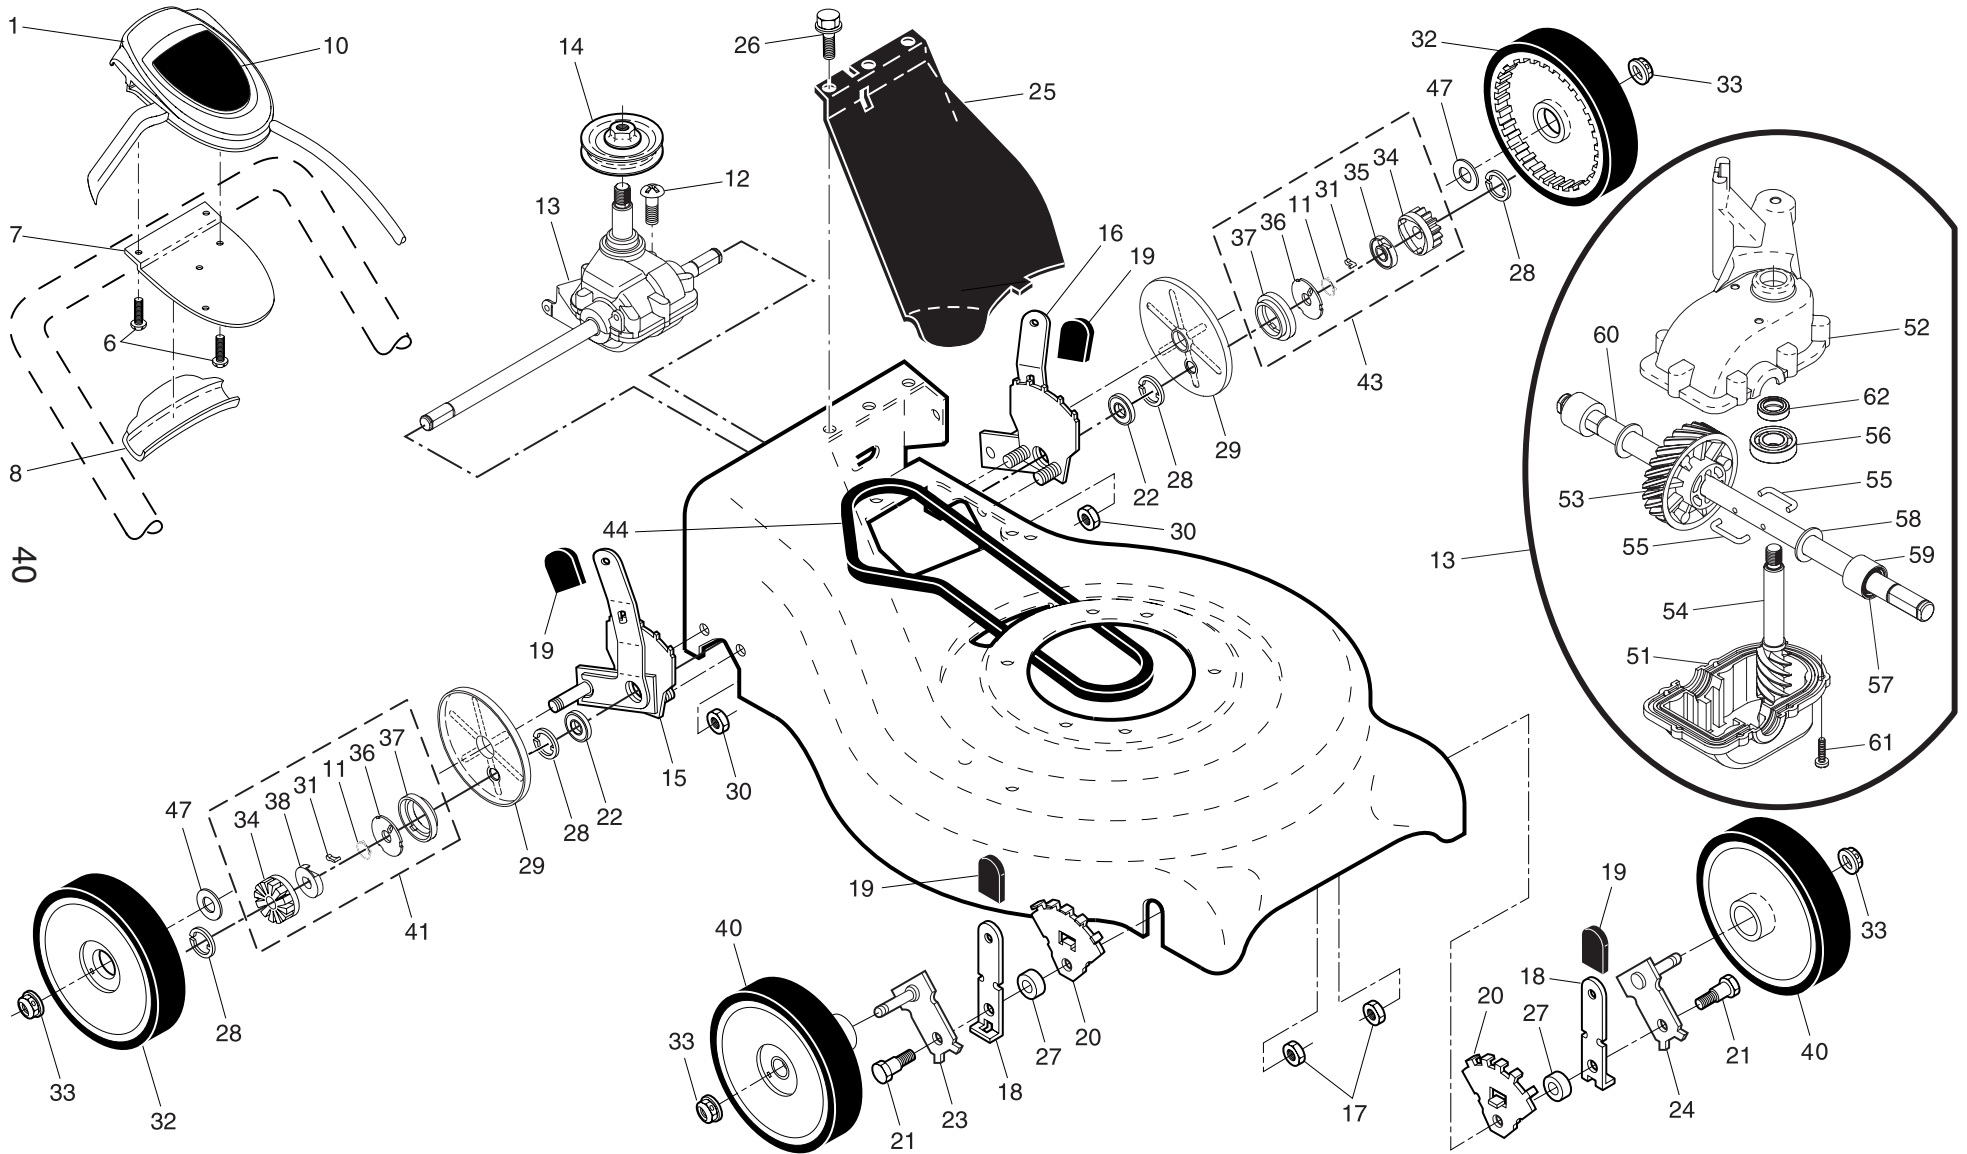

CRAFTSMAN ROTARY LAWN MOWER -- MODEL NUMBER 917.375830

CRAFTSMAN ROTARY LAWN MOWER - - MODEL NUMBER 917.375830

KEY NO.	PART NO.	DESCRIPTION	KEY NO.	PART NO.	DESCRIPTION
1	403326	Drive Control Assembly (Includes Cable)	28	12000058	E-Ring 7/16
2	195745	Cover, Top	29	189403	Cover, Dust, Wheel
3	187353	Pulley	30	73800400	Nut, Hex
4	190039	Lever, Drive Control	31	175098	Pawl
5	195744	Cover, Bottom	32	193912X460	Wheel & Tire Assembly, Rear 8 x 1-3/4
6	181698	Screw	33	83923	Nut, Flangelock 3/8-16
7	400235X479	Mounting Bracket	34	175103	Gear
8	184987	Cap, Bottom	35	175105	Retainer, Drive, LH
9	196002	Cable, Drive	36	175104	Disc, Drive
10	189074	Decal, Drive Control Operation	37	184172	Seal, Friction
11	188291	Spring, Torsion	38	175102	Retainer, Drive, RH
12	750634	Screw	40	193909X460	Wheel & Tire Assembly, Front 8 x 1-3/4
13	193354	Gear Case Assembly, Complete	41	188330	Pinion Assembly, RH
14	193443	Pulley, Drive	43	188331	Pinion Assembly, LH
15	197235	Kit, Wheel Adjuster Assembly, RH (Includes Knob and Bearing)	44	183688	V-Belt
16	197234	Kit, Wheel Adjuster Assembly, LH (Includes Knob and Bearing)	47	67725	Washer
17	166785	Nut, Hex	51	187530	* Case, Lower
18	168360X004	Spring, Selector	52	187531	* Case, Upper
19	196401	Knob, Selector Spring	53	187532	Gear, 24 Teeth
20	160835X007	Bracket, Wheel Adjusting	54	187533	Shaft, Input
21	160828	Bolt, Shoulder, Hex Head	55	183505	Wire, Formed
22	169911	Bearing, Ball	56	183506	Bearing, Ball
23	186578X004	Axle Arm Assembly, RH	57	183508	Seal, Output Shaft
24	186577X004	Axle Arm Assembly, LH	58	183509	Washer
25	199775X418	Cover Drive	59	183511	Bushing
26	750634	Screw, Threaded, Rolled #10-25 x .50	60	197385	Shaft, Output
27	183901	Spacer	61	183513	Screw
			62	183514	Seal, Input Shaft

* Use Dow Corning #709 to reseal Gear Case Halves.

NOTE: All component dimensions given in U.S. inches. 1 inch = 25.4 mm.

IMPORTANT: Use only Original Equipment Manufacturer (O.E.M.) replacement parts. Failure to do so could be hazardous, damage your lawn mower and void your warranty.