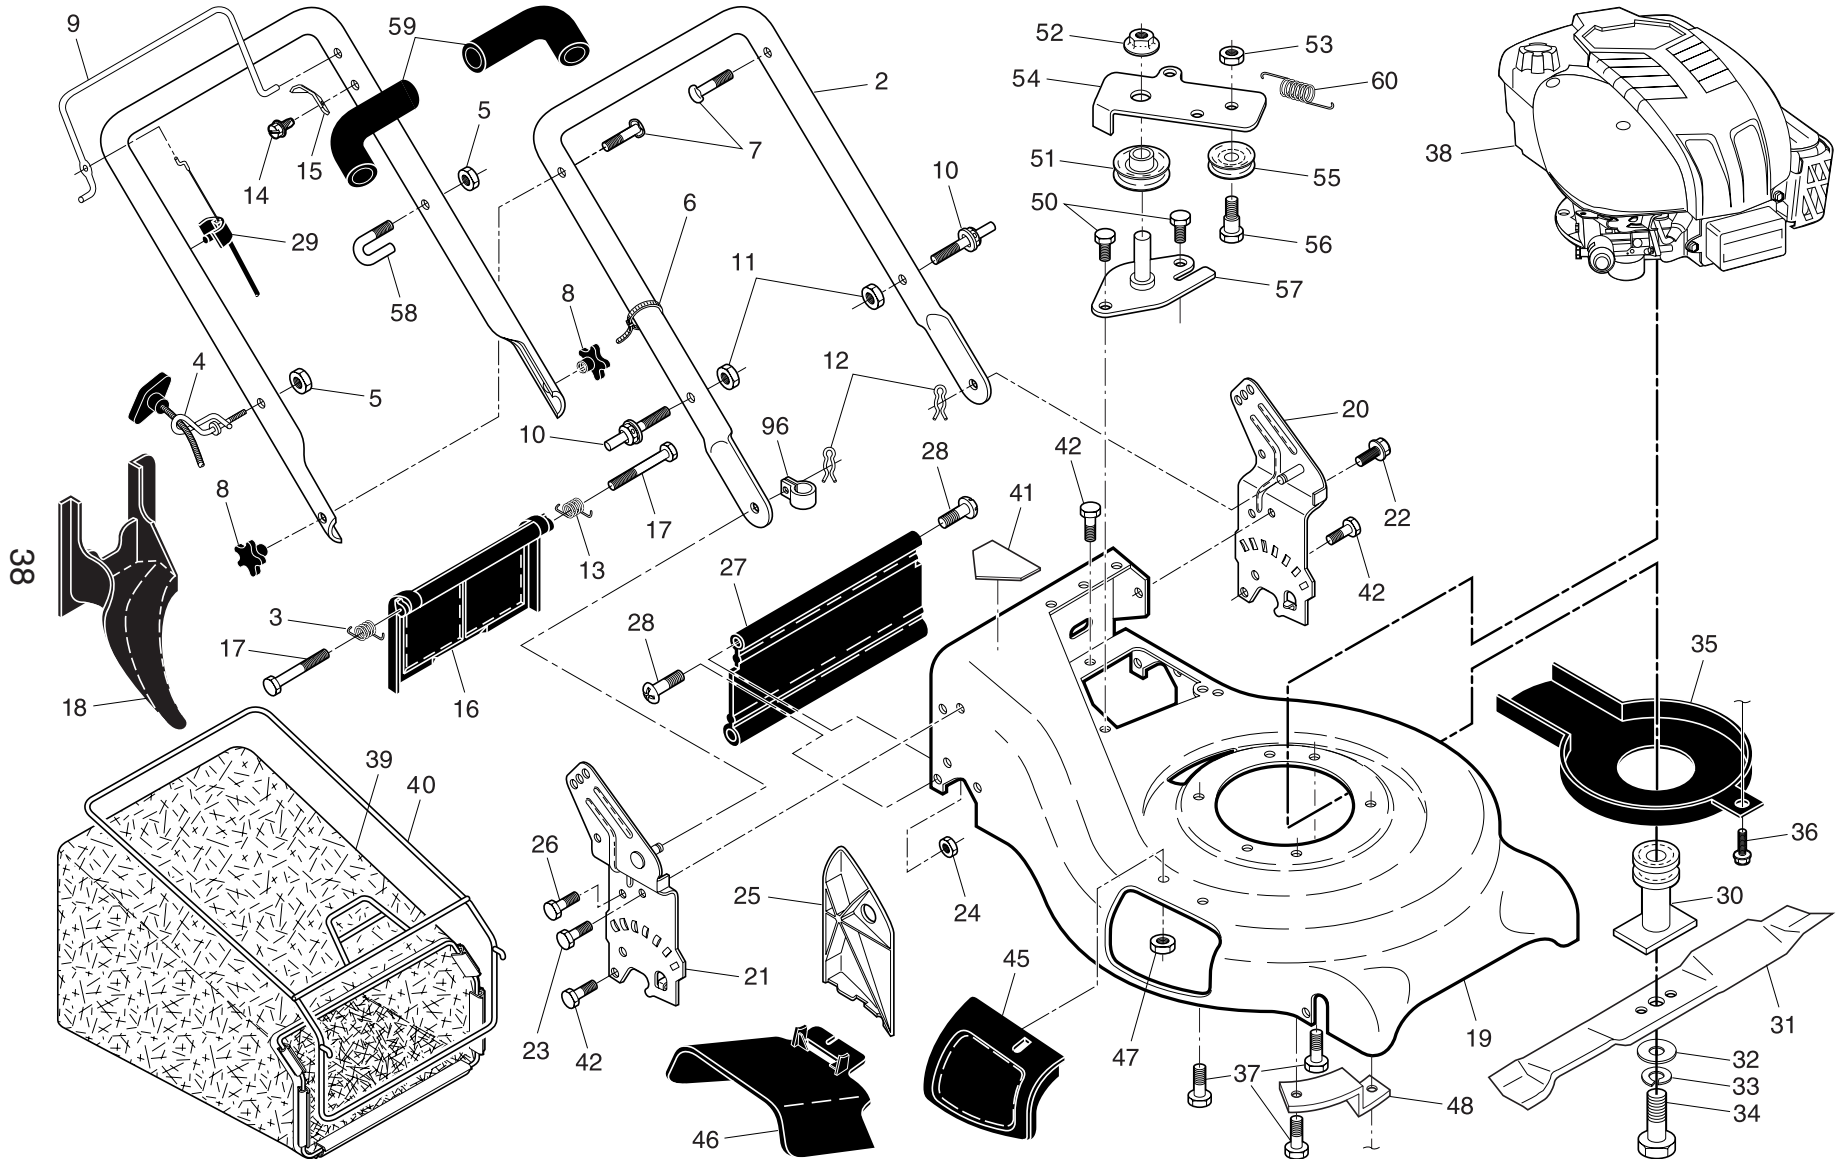

CRAFTSMAN ROTARY LAWN MOWER - - MODEL NUMBER 917.375830

REPAIR PARTS

CRAFTSMAN ROTARY LAWN MOWER - - MODEL NUMBER 917.375830

	KEY NO.	PART NO.	DESCRIPTION	KEY NO.	PART NO.	DESCRIPTION	KEY NO.	PART NO.	DESCRIPTION
	1	199982	Upper Handle Assembly (Includes Foam Grip)	23	163183	Bolt, Hex Head 5/16-18 x 5/8	46	169699X418	Discharge Guard
				24	73800500	Nut, Hex, with	47	88349	Nut, Hex
	2	193664X498	Handle, Lower			Lockwasher Insert 5/16-18	48	188839X004	Mounting Bracket, Debris Shield
	3	186053	Spring, Rear Door, RH	25	161333	Baffle, Side			
	4	194788	Rope Guide	26	163409	Screw #12 x 5/8	50	57808	Screw
	5	132004	Nut, Hex, with	27	192876	Skirt, Rear	51	193791	Pulley, Idler
			Lockwasher Insert 1/4-20	28	88652	Screw, Hinge 1/4-20 x 1.25	52	145212	Flanged Nut
	6	66426	Wire, Tie	29	191221	Cable, Operator Presence	53	155552	Locknut
	7	191574	Bolt, Handle 5/16-18 x 2-5/8	30	189179	Blade Adapter / Pulley	54	193792X004	Idler Arm
	8	185588	Knob, Handle	31	189028	Blade, 21"	55	166043	Idler Pulley
	9	194580X422	Control Bar	32	851074	Washer	56	160829	Shoulder Bolt
39	10	188821	Pin, Handle Adjustment	33	850263	Washer, Lock	57	193315	Bracket Assembly
	11	73930500	Nut, Hex	34	851084	Bolt, Hex Head	58	182003	Clip, Wireform (Packaging)
	12	51793	Cotter, Hairpin	35	188786	Debris Shield	59	182748	Grip, Foam
	13	186052	Spring, Rear Door, LH	36	192325	Bolt	60	182226	Spring, Return
	14	750634	Screw	37	150406	Bolt, Engine	96	197991	Clip, Cable
	15	850733X004	Bracket, Upstop	38	- - -	Engine, Briggs & Stratton, Model Number 128602- 0551-E1 (See Breakdown)	- -	161058	Warning Decal (not shown)
	16	185855X428	Rear Door Assembly				- -	402780	Owner's Manual, English / Spanish
	17	184193	Bolt, Rear Door						Available accessories not included with mower:
	18	198170	Plug, Mulcher	39	401683	Grassbag	- -	71 33623	Gas Can
	19	402549	Kit, Housing	40	194644	Frame, Grassbag			(2.5 Gallon Container)
20	192980X479	Handle Bracket Assembly, LH	41	85463	Danger Decal	- -	71 33500	Fuel Stabilizer	
21	192979X479	Handle Bracket Assembly, RH	42	54583	Screw	- -	71 33000	SAE 30W Oil	
22	150078	Screw, Hex Washer Head	45	183058X418	Mulcher Door Assembly			(20 Ounce Bottle)	

NOTE: All component dimensions given in U.S. inches. 1 inch = 25.4 mm.

IMPORTANT: Use only Original Equipment Manufacturer (O.E.M.) replacement parts. Failure to do so could be hazardous, damage your lawn mower and void your warranty.