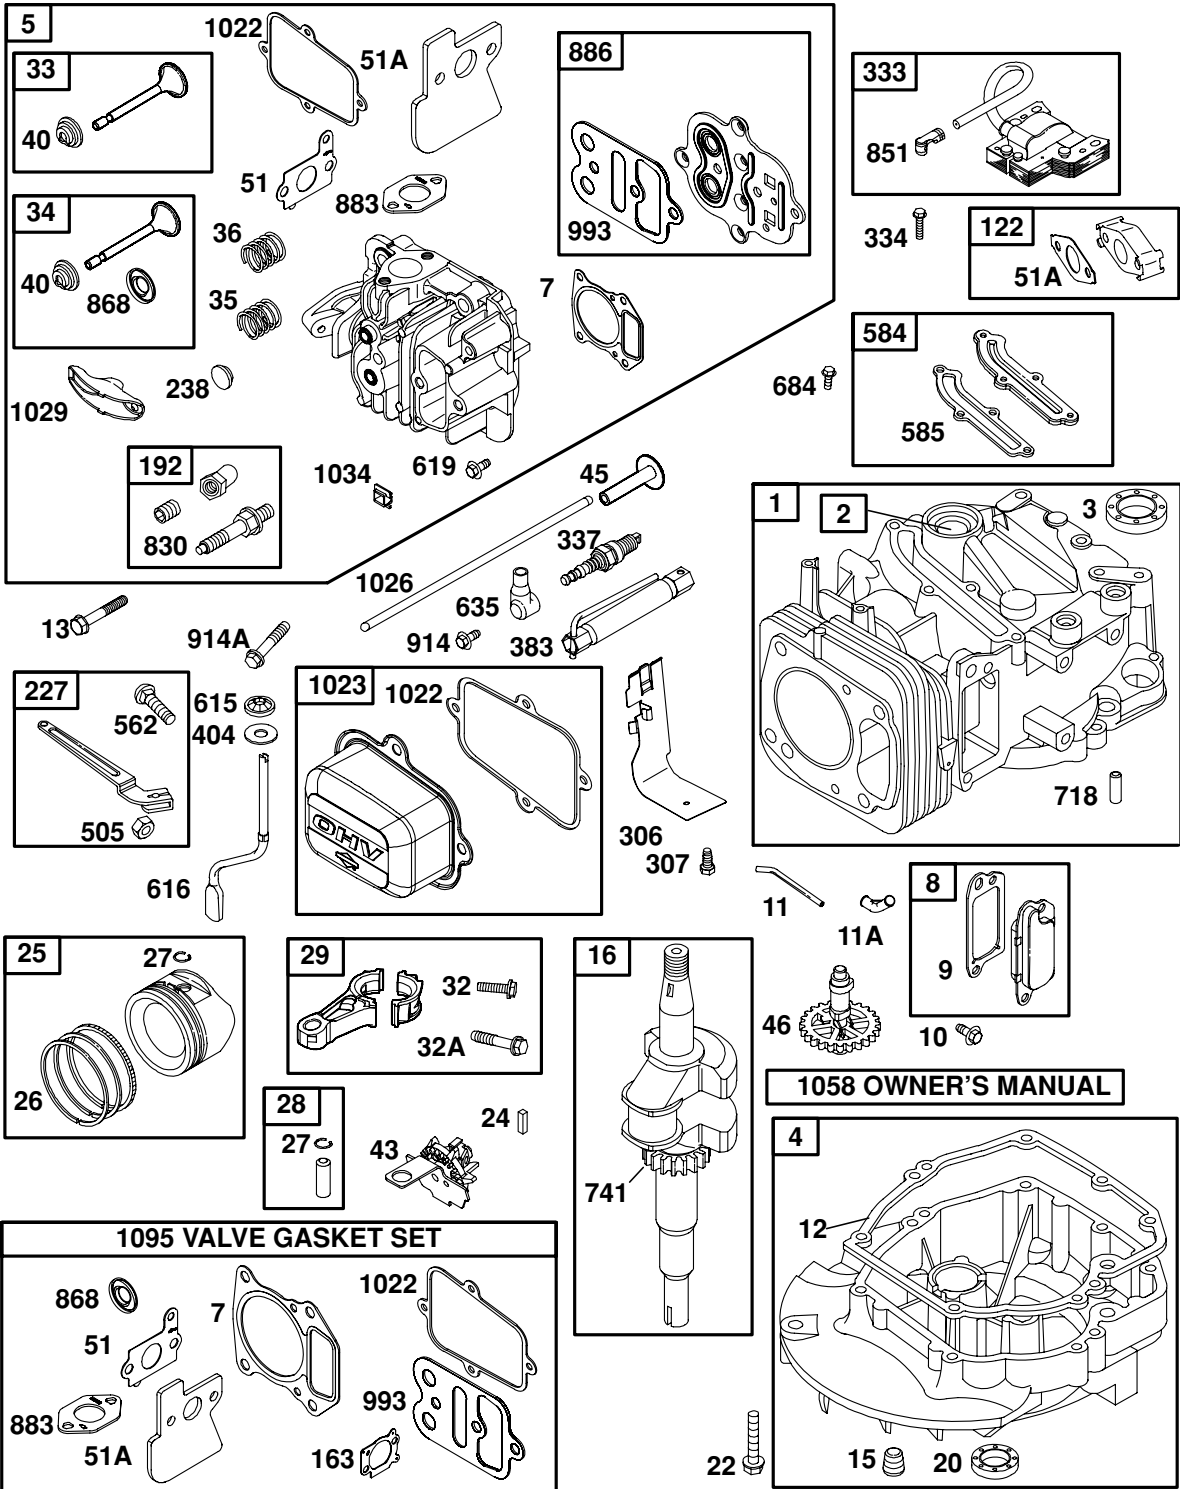

CRAFTSMAN ROTARY LAWN MOWER - - MODEL NUMBER 917.375830

KEY NO.	PART NO.	DESCRIPTION	KEY NO.	PART NO.	DESCRIPTION
1	403326	Drive Control Assembly (Includes Cable)	28	12000058	E-Ring 7/16
2	195745	Cover, Top	29	189403	Cover, Dust, Wheel
3	187353	Pulley	30	73800400	Nut, Hex
4	190039	Lever, Drive Control	31	175098	Pawl
5	195744	Cover, Bottom	32	193912X460	Wheel & Tire Assembly, Rear 8 x 1-3/4
6	181698	Screw	33	83923	Nut, Flangelock 3/8-16
7	400235X479	Mounting Bracket	34	175103	Gear
8	184987	Cap, Bottom	35	175105	Retainer, Drive, LH
9	196002	Cable, Drive	36	175104	Disc, Drive
10	189074	Decal, Drive Control Operation	37	184172	Seal, Friction
11	188291	Spring, Torsion	38	175102	Retainer, Drive, RH
12	750634	Screw	40	193909X460	Wheel & Tire Assembly, Front 8 x 1-3/4
13	193354	Gear Case Assembly, Complete	41	188330	Pinion Assembly, RH
14	193443	Pulley, Drive	43	188331	Pinion Assembly, LH
15	197235	Kit, Wheel Adjuster Assembly, RH (Includes Knob and Bearing)	44	183688	V-Belt
16	197234	Kit, Wheel Adjuster Assembly, LH (Includes Knob and Bearing)	47	67725	Washer
17	166785	Nut, Hex	51	187530	* Case, Lower
18	168360X004	Spring, Selector	52	187531	* Case, Upper
19	196401	Knob, Selector Spring	53	187532	Gear, 24 Teeth
20	160835X007	Bracket, Wheel Adjusting	54	187533	Shaft, Input
21	160828	Bolt, Shoulder, Hex Head	55	183505	Wire, Formed
22	169911	Bearing, Ball	56	183506	Bearing, Ball
23	186578X004	Axle Arm Assembly, RH	57	183508	Seal, Output Shaft
24	186577X004	Axle Arm Assembly, LH	58	183509	Washer
25	199775X418	Cover Drive	59	183511	Bushing
26	750634	Screw, Threaded, Rolled #10-25 x .50	60	197385	Shaft, Output
27	183901	Spacer	61	183513	Screw
			62	183514	Seal, Input Shaft

* Use Dow Corning #709 to reseal Gear Case Halves.

NOTE: All component dimensions given in U.S. inches. 1 inch = 25.4 mm.

IMPORTANT: Use only Original Equipment Manufacturer (O.E.M.) replacement parts. Failure to do so could be hazardous, damage your lawn mower and void your warranty.

1036 EMISSIONS LABEL   1330 REPAIR MANUAL   1329 REPLACEMENT ENGINE