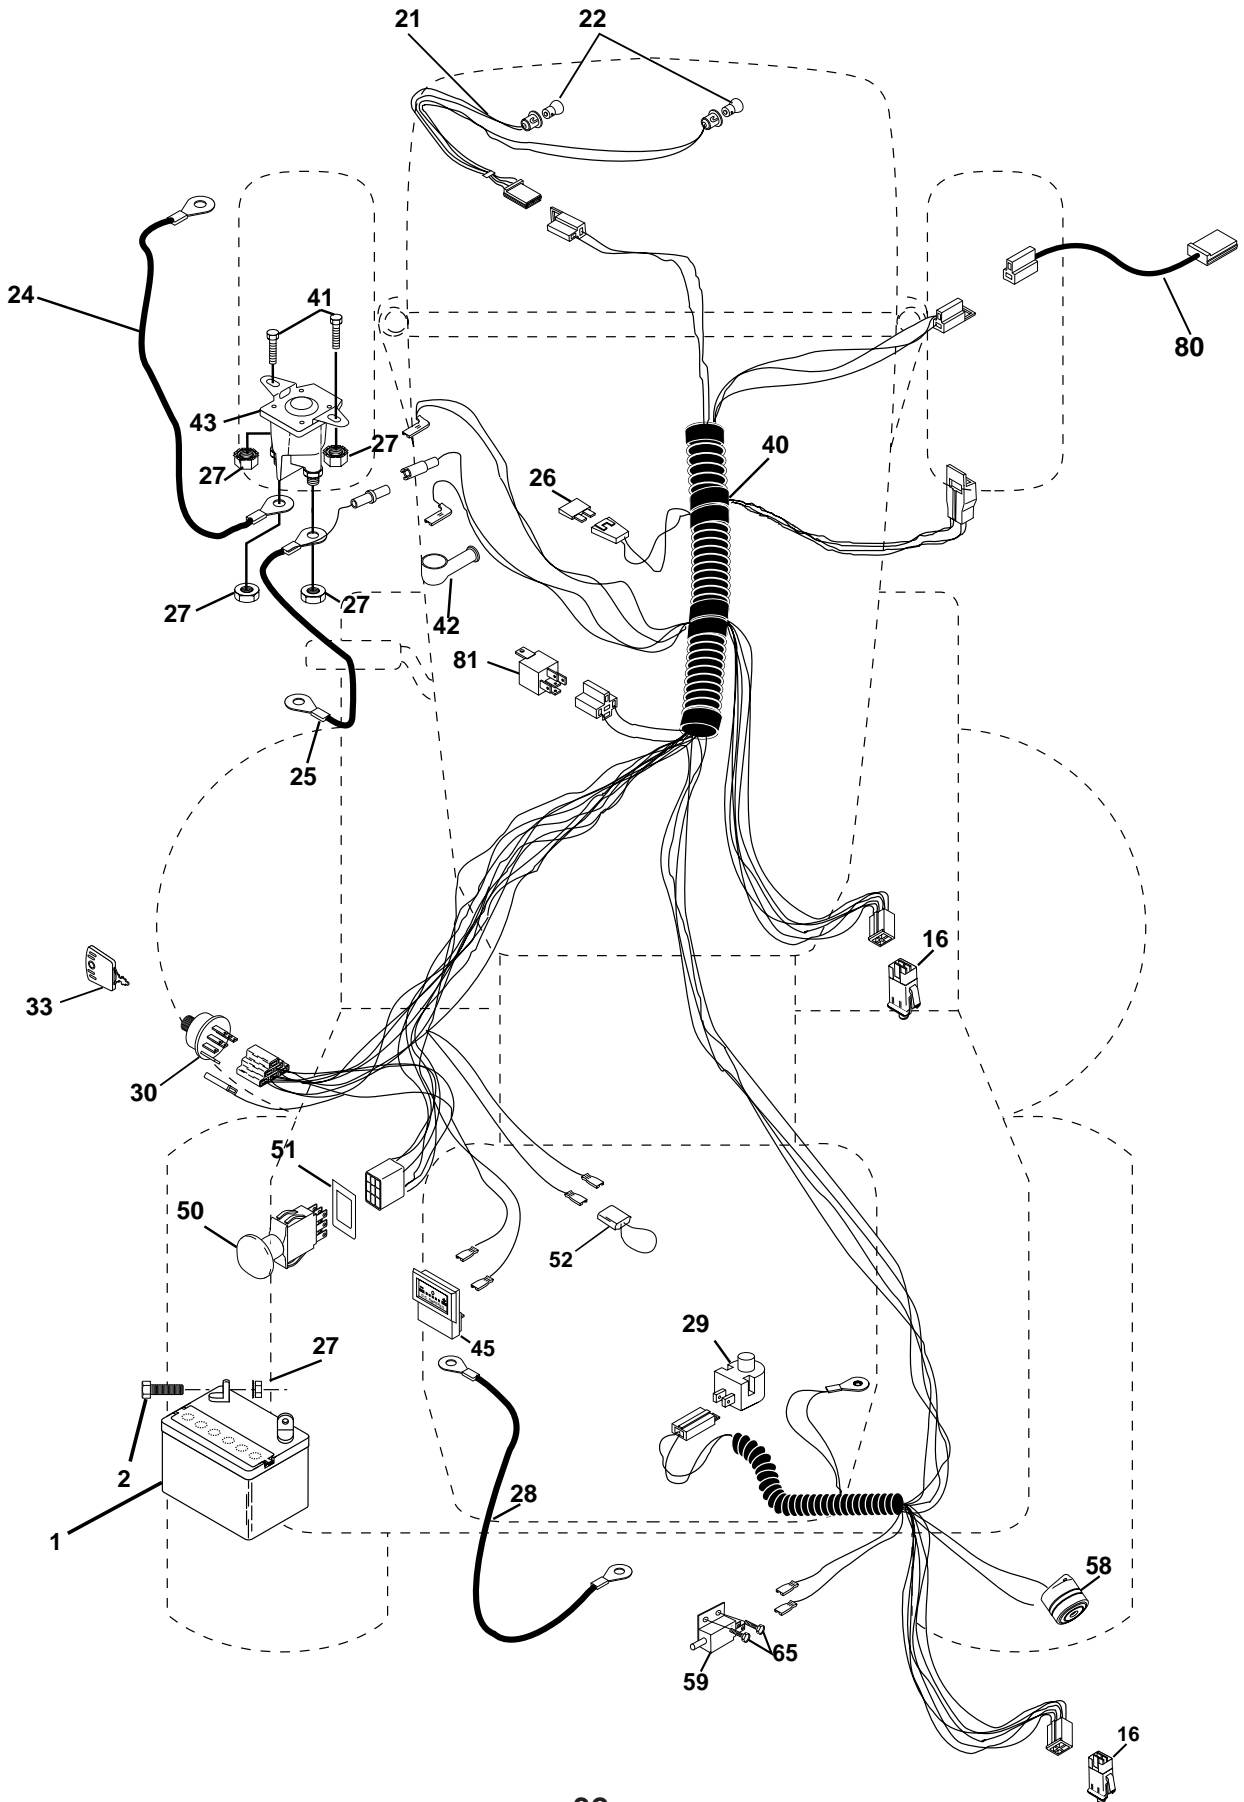

# TRACTOR - - MODEL NO. CTH130 (954140100A), PRODUCT NO. 954 14 01-00

## SCHEMATIC

**IGNITION SWITCH**

POSITION	CIRCUIT	"MAKE"
OFF	M+G+A1	NONE
RUN/LIGHT	B+A1	A2+L
RUN	B+A1	NONE
START	B + S + A1	NONE

**RELAY**

PTO SWITCH	
POSITION	CIRCUIT
OFF	C + G, B + H
ON	C + F, B + E, A + D

# REPAIR PARTS

TRACTOR - - MODEL NO. CTH130 (954140100A), PRODUCT NO. 954 14 01-00