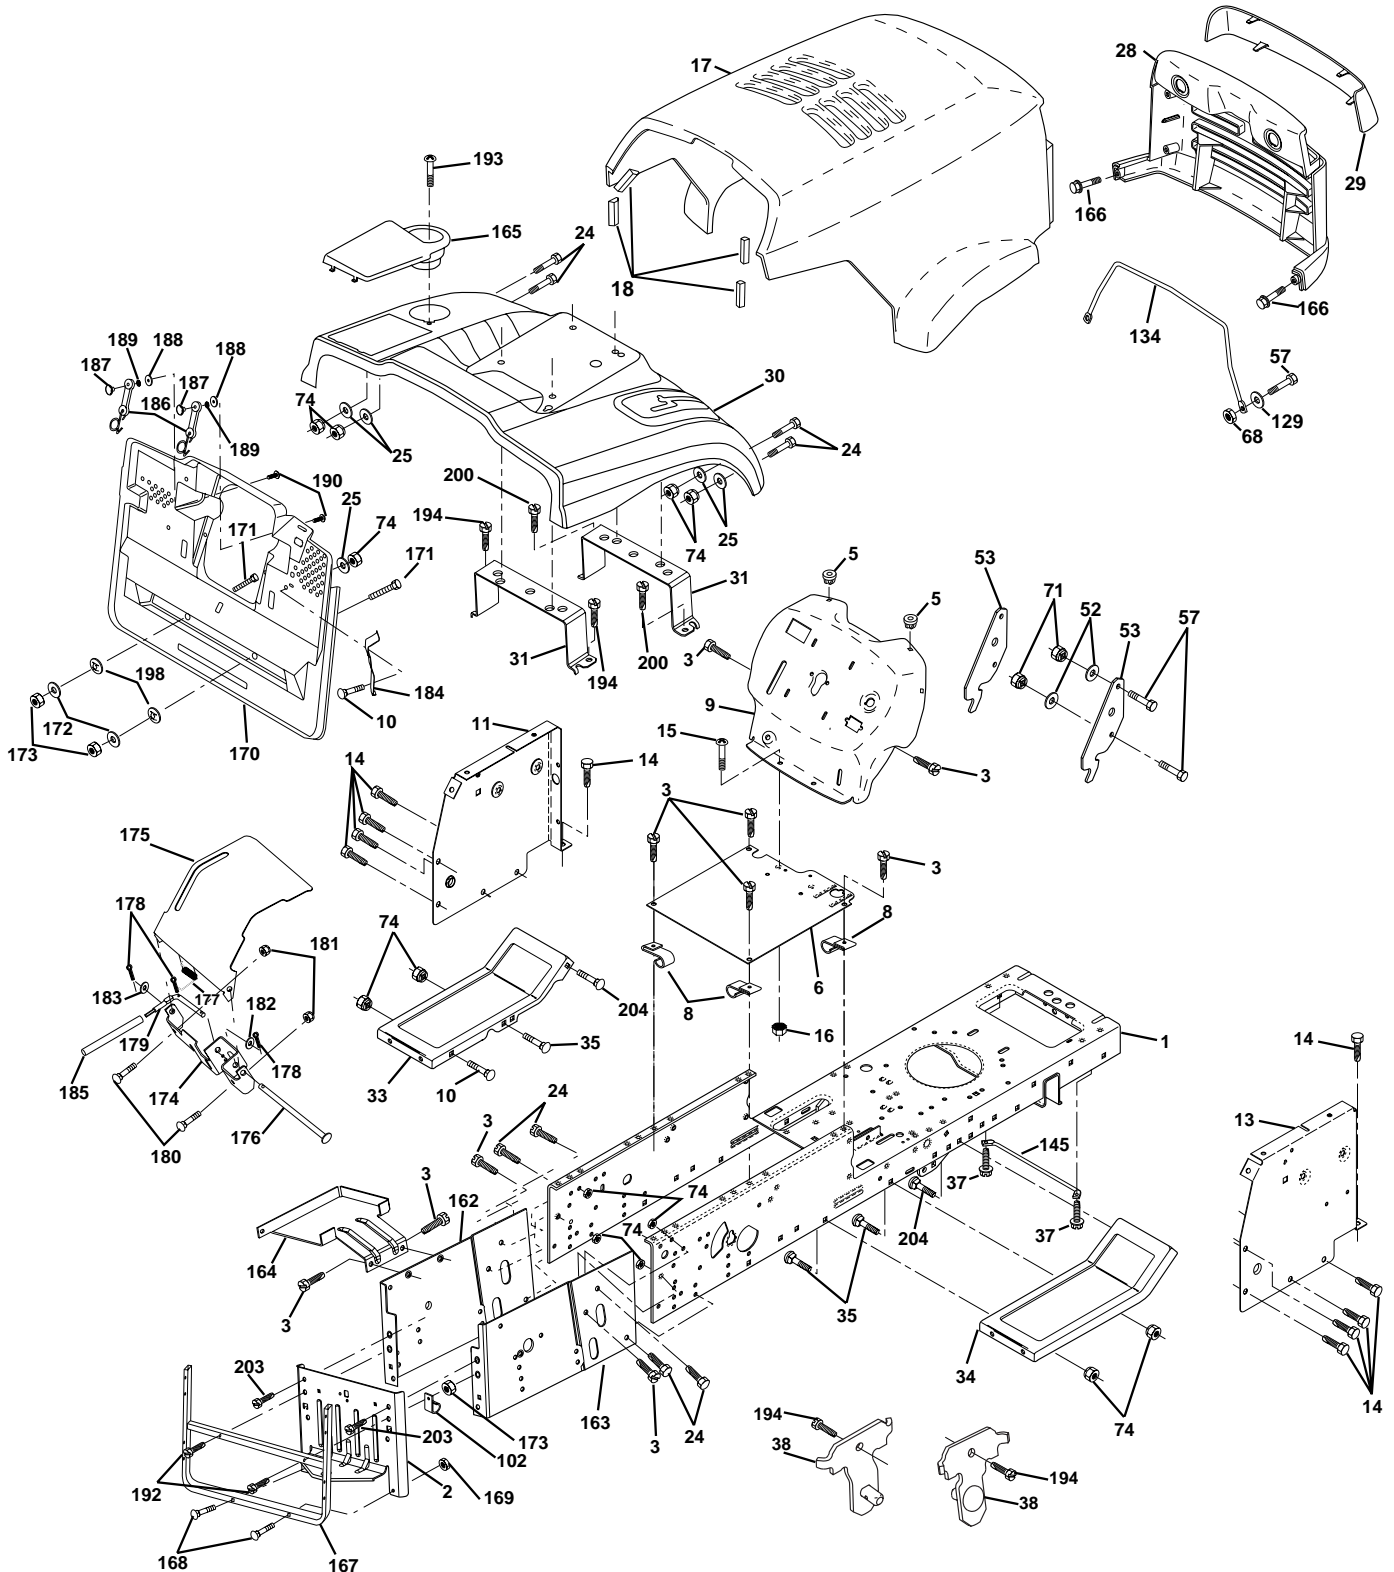

REPAIR PARTS

TRACTOR - - MODEL NO. CTH130 (954140100A), PRODUCT NO. 954 14 01-00

CHASSIS AND ENCLOSURES

REPAIR PARTS

TRACTOR - - MODEL NO. CTH130 (954140100A), PRODUCT NO. 954 14 01-00

CHASSIS AND ENCLOSURES

KEY PART NO.	NO.	DESCRIPTION	KEY PART NO.	NO.	DESCRIPTION
1	532169831	Chassis Stamping	163	532165673	Bracket Exten Chassis Rh
2	532165606	Drawbar, CRD	164	532165605	Support Battery CRD
3	532171154	Screw Thdrol 3/8-16x3/4 Ty-tt	165	532167979	Cover Battery CRD Lt Black
5	532155272	Bumper Hood/Dash	166	532171223	Screw Hwhd Hi-Lo #13-16 x 3/4
6	532155923	Saddle Flat Lt Fender Shift	167	532165779	Support Asm Backplate Wldmnt
8	532126471	Clip Insulator 13/32 Mtg Hole	168	532171040	Bolt Rdhd Sht NK 1/4-20 x 1-1/2
9	532171369	Dash	169	532171041	Nut lock 1/4 Lge Flg Gr 5 Zinc
10	532171150	Bolt Carriage 3/8-16 x 1	170	532165607	Cover Backplate Plastic Black
11	532155927	Panel Dash Lh	171	532171273	Bolt Hex 3/8-16 x 2-1/2
13	532169118	Panel Dash Rh	172	532171274	Washer 13/32 x 1-1/4 x 16 Ga
14	532171136	Screw Thdrol 3/8-16 x 1/2	173	532171144	Nut Keps Hex 3/8-16 Unc
15	532171194	Screw Mach Trhd 5/16-18 Unc x 3/4	174	532165939	Bracket Switch FBI CRD
16	532171228	Nut Keps 5/16-18 Unc	175	532166212	Guard Door Rear CRD
17	532165378	Hood Pnt	176	532128600	Pin Hinge Pivot
18	532126938	Bumper Hood	177	532132796	Spring Bagger Top Lh Black
24	532171031	Bolt Fin Hex 3/8-16 Unc x 1 Gr 5	178	532171137	Pin Cotter 3/32 x 3/4 Cad
25	532171151	Washer 13/32 X 13/16 X 12 Ga	179	532165942	Rod Pivot FBI CRD
28	532165379	Grille	180	532171354	Bolt Hex Hd 5/16-18 Unc x 1
29	532165380	Lens	181	532171248	Nut Crownlock 5/16-18
30	532167978	Fender	182	532171139	Washer .385 x .625 x 11 Ga
31	532165156	Bracket Support Fender	183	532171140	Washer 13/32 x 13/16 x 16 Ga
33	532147203	Footrest Pnt Lh	184	532166139	Bracket Actuator Bagger CRD
34	532147202	Footrest Pnt Rh	185	532165940	Tube Lever Swch FBI CRD 2-1/16
35	532171272	Bolt Rdhd Sht Sqnk 3/8-16 x 3/4	186	532160793	Latch Asm Mulch/Bagger
37	532171169	Screw Thdrol 5/16-18 x 1/2 TYT	187	532171146	Nut Weld .327/.304 #10-24
38	532169834	Bracket, Asm. Pivot, Mower Rear	188	532171147	Washer #10
51	873800400	Nut Lock w/insert 1/4-20	189	532171148	Washer Lock #10
52	532171224	Washer 9/32 x 7/8 x 16 Ga	190	532171149	Screw Truss Hd Phil 10-24 x 5/8
53	532150067	Bracket Grille Pickoff LH	192	532171143	Screw Thdrol 3/8-16 x 1-1/2
57	532171226	Bolt Fin Hex 1/4-20 Unc x .75	193	532171390	Screw Truss 1/4-20 x 3/4
68	532171018	Nut Keps Hex 1/4-20 Unc	194	532171167	Screw 3/8-16 x .75
74	532171141	Nut	198	532168937	Nut Push
102	532124996	Clip Line Fuel 13/32 Mtg Hole	203	532171351	Screw thdrol 3/8-16 x 3/4 Tytt
129	532171225	Washer 9/32 x 5/8 x 16 Ga.	204	532171377	Screw Thdrol 3/8-16 x 3/4
134	532160219	Rod Support Hood Husq P/L			
145	532156524	Rod Pivot Chassis/Hood			
162	532165672	Bracket Exten Chassis Lh			

NOTE: All component dimensions given in U.S. inches
1 inch = 25.4 mm