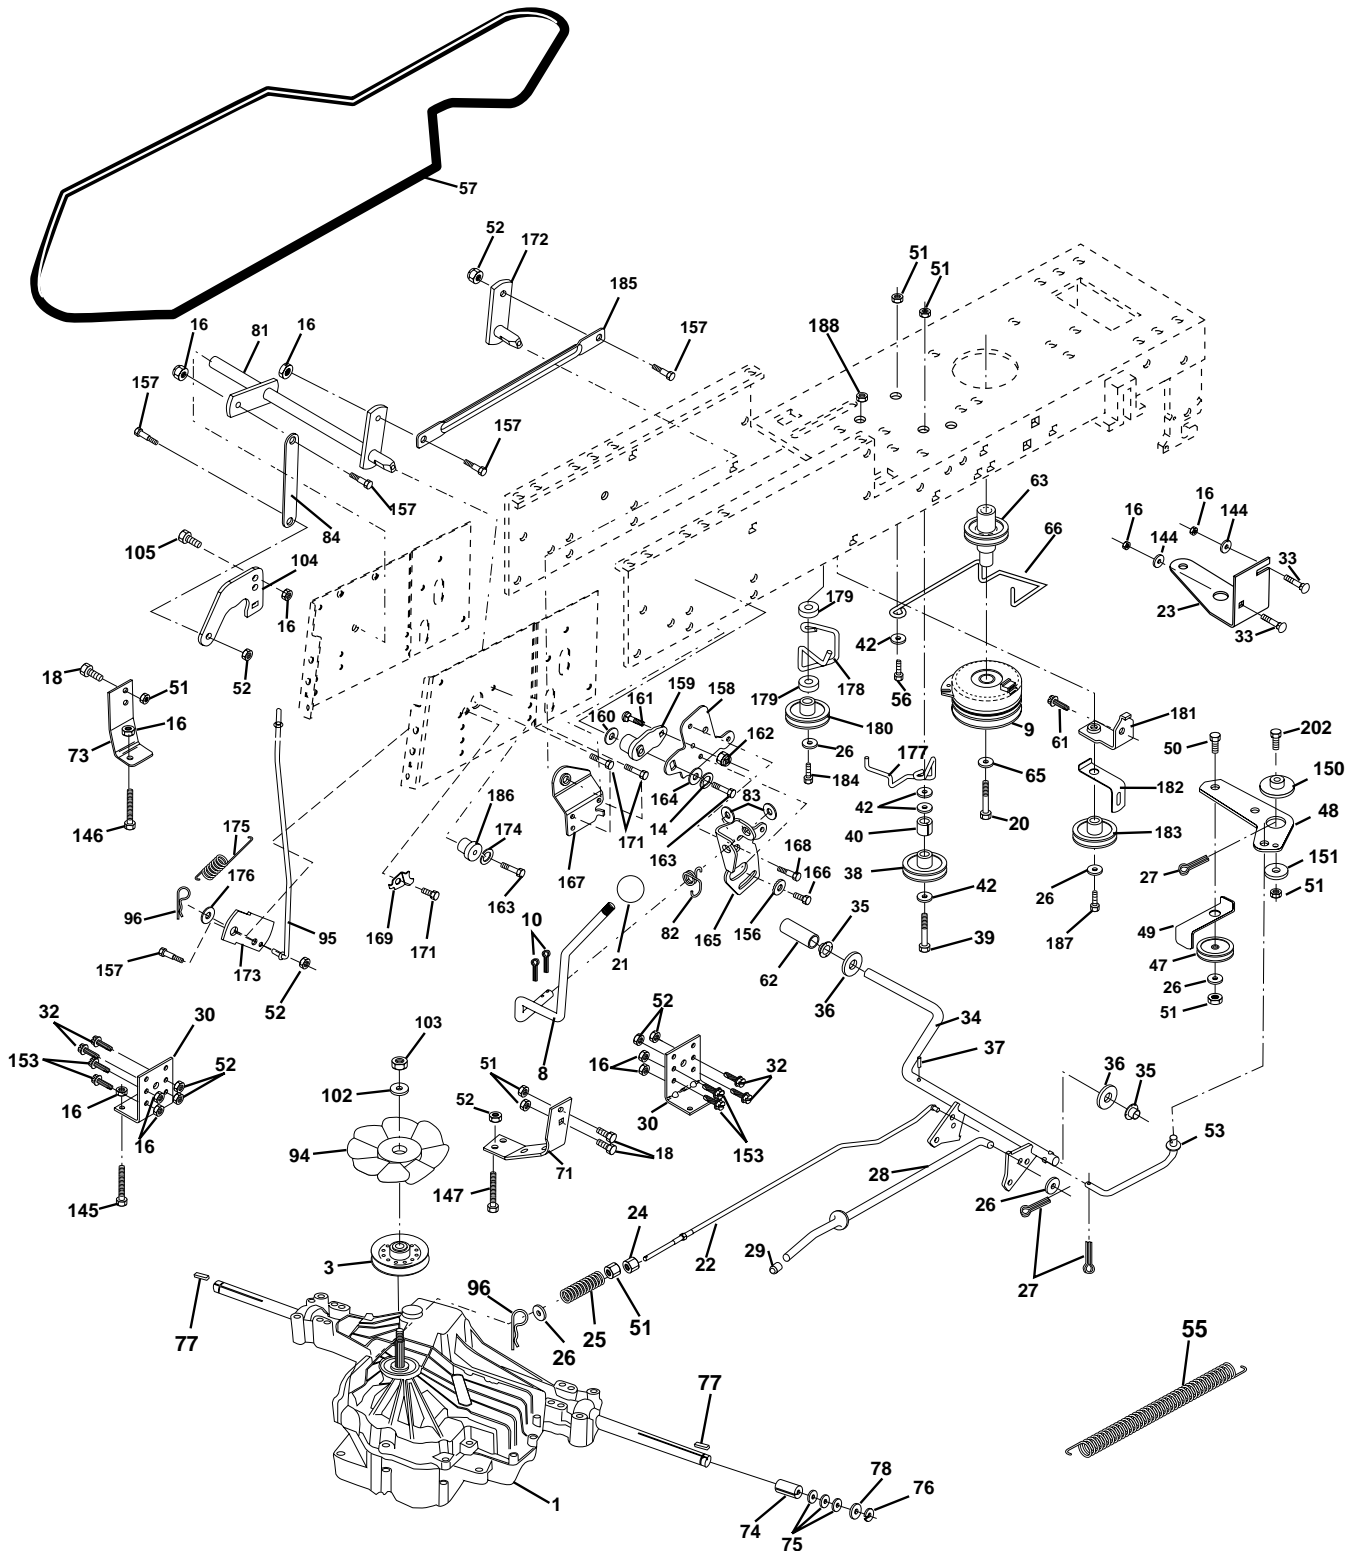

REPAIR PARTS

TRACTOR - - MODEL NO. CTH130 (954140100A), PRODUCT NO. 954 14 01-00
DRIVE

REPAIR PARTS

TRACTOR - - MODEL NO. CTH130 (954140100A), PRODUCT NO. 954 14 01-00

DRIVE