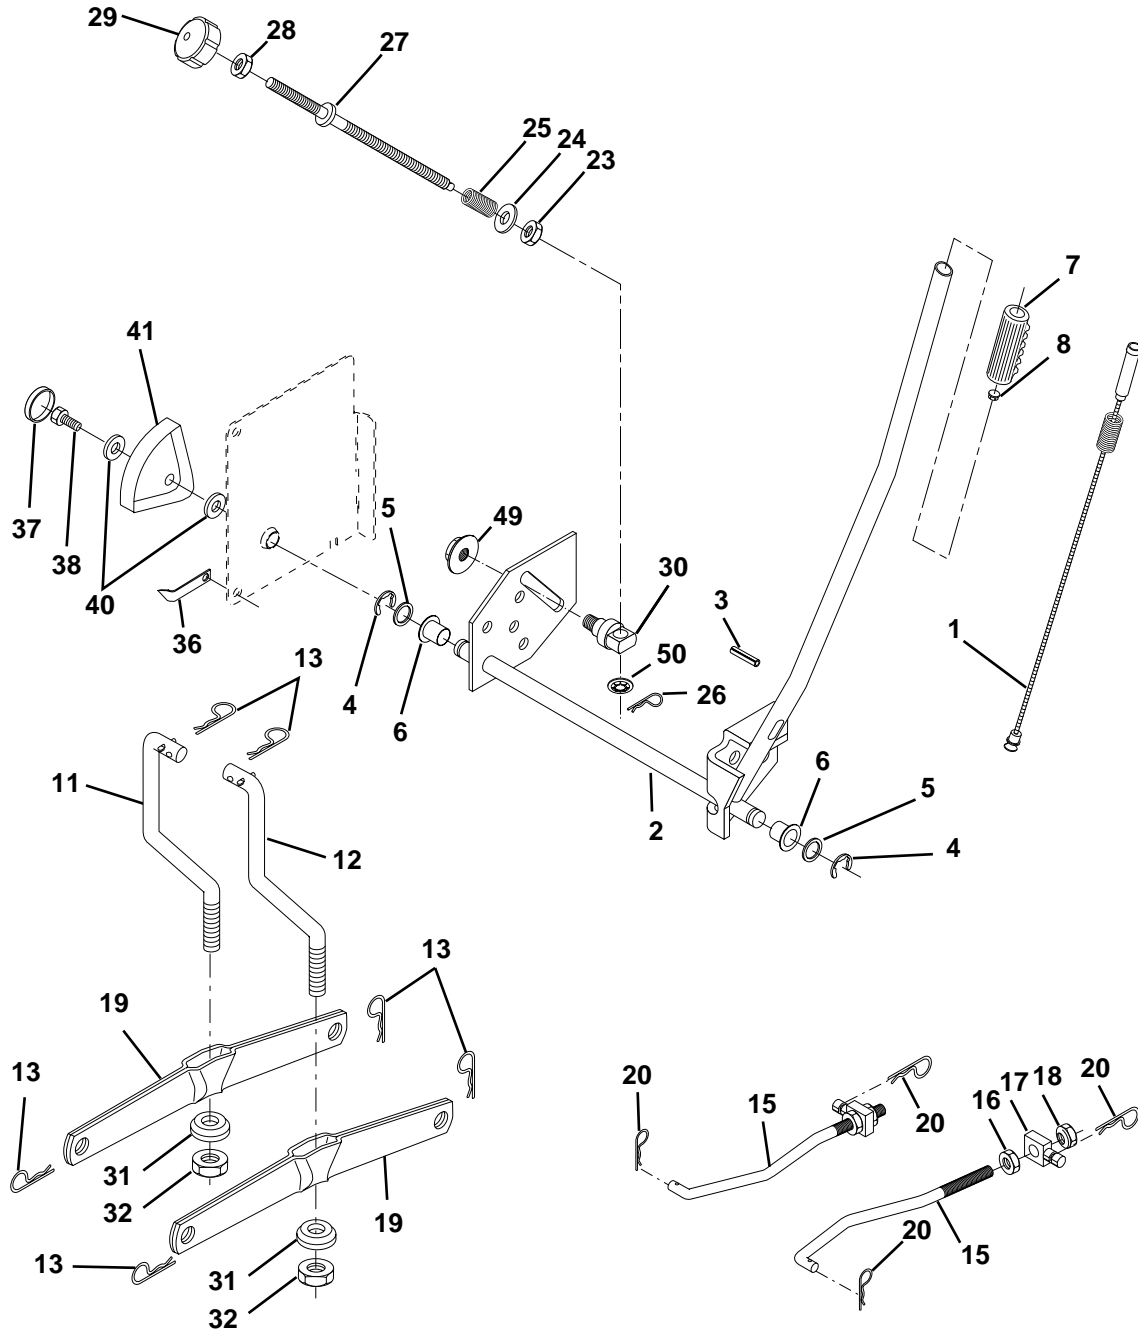

REPAIR PARTS

TRACTOR - - MODEL NO. CTH130 (954140100A), PRODUCT NO. 954 14 01-00
MOWER LIFT

REPAIR PARTS

TRACTOR - - MODEL NO. CTH130 (954140100A), PRODUCT NO. 954 14 01-00
MOWER LIFT

KEY NO.	PART NO.	DESCRIPTION
1	532159460	Wire Asm Inner W/Plunger
2	532159471	Shaft Asm Lift
3	532171201	Pin Groove
4	812000002	E Ring #5133-62
5	532171205	Washer 29/32 x 1-1/4 x 21 Ga.
6	532120183	Bearing Nylon Blk .629 ID
7	532125631	Grip Handle Fluted
8	532124526	Button, Plunger
11	532165829	Link Lift Lh CRD
12	532165831	Link Lift Rh CRD
13	532171170	Retainer Spring
15	532167253	Link Front
16	532171262	Nut Jam Hex 1/2-13 Unc
17	532130171	Trunnion Blk Zinc
18	532171263	Nut Crownlock 1/2-13 Unc
19	532139868	Arm Suspension Rear
20	532171212	Spring Retainer
23	532110807	Nut Special
24	532171207	Washer 13/32 X 5/8 X 16 Ga
25	532124874	Spring
26	532171208	Retainer Clip
27	532171206	Rod Adjust Lift
28	532171163	Nut Hex Jam 3/8-16 Unc
29	532138057	Knob Infinite 3/8-16 Unc Black
30	532171203	Trunnion Infinite Height
31	532140302	Bearing Pvt. Lift Spherical
32	532171264	Nut Lock 3/8-24
36	532155097	Pointer Height Indicator
37	532123935	Plug Hole
38	532171210	Screw Thdrol 5/16-18 x 3/4
40	532171209	Washer 11/32 x 1-1/2
41	532123934	Scale Ind Height Blk
49	532171178	Nut Hex Flange Lock
50	532110452	Nut Push Phos & Oil
52	532171211	Retainer Spring

NOTE: All component dimensions given in U.S. inches
1 inch = 25.4 mm