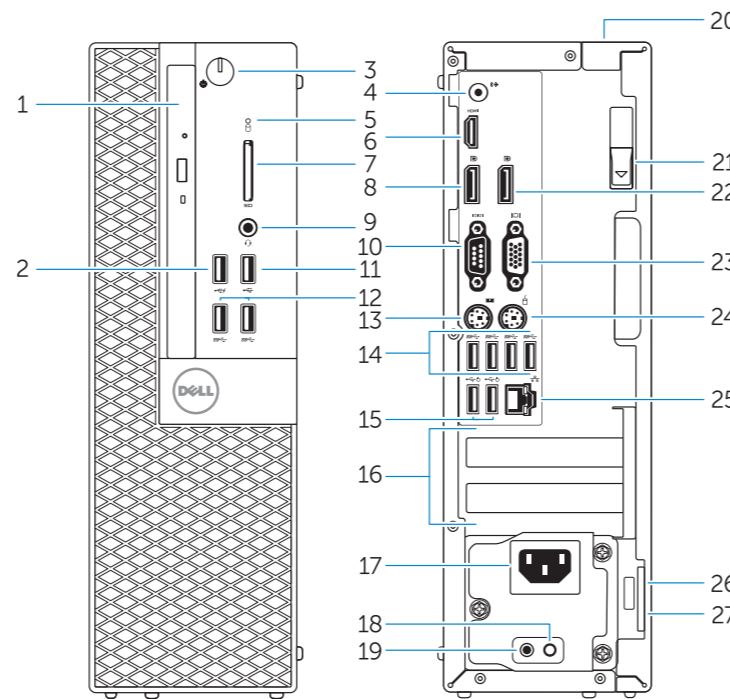

设置 Windows 密码
設定 Windows 密碼
Windows のパスワードをセットアップする
Windows 암호 설정

Connect to your network

连接到网络
連接網路
ネットワークに接続する
네트워크에 연결

NOTE: If you are connecting to a secured wireless network, enter the password for the wireless network access when prompted.

注: 如果您要连接加密的无线网络, 请在提示时输入访问该无线网络所需的密码。

註: 如果您要連線至安全的無線網路, 請在提示下輸入存取無線網路的密碼。

メモ: セキュリティ保護されたワイヤレスネットワークに接続している場合、プロンプトが表示されたらワイヤレスネットワークアクセスのパスワードを入力します。

주: 보안된 무선 네트워크에 연결하는 경우 프롬프트 메시지가 표시되면 무선 네트워크 액세스 암호를 입력하십시오.

Protect your computer

保护您的计算机
保護您的電腦
コンピュータを保護する
컴퓨터 보호

Ubuntu

Follow the instructions on the screen to finish setup.

按照屏幕上的说明完成设置。

按照螢幕上的指示完成設定。

画面に表示される指示に従ってセットアップを終了します。

설치를 완료하려면 화면의 지시사항을 따르십시오.

Locate Dell apps in Windows 8.1

在 Windows 8.1 中查找 Dell 应用程序
在 Windows 8.1 中找到 Dell 應用程式
Windows 8.1 で Dell アプリを見つける
Windows 8.1에서 Dell 앱 찾기

Register My Device

Register your computer
注册您的计算机 | 註冊您的電腦
コンピュータを登録する | 컴퓨터 등록

Dell Backup and Recovery

Backup, recover, repair, or restore your computer
备份、恢复、修复或还原您的计算机
備份、復原、修復或還原您的電腦
コンピュータをバックアップ、リカバリ、修復、リストアする
컴퓨터 백업, 복구, 수리 및 복원

Dell Data Protection | Protected Workspace

Protect your computer and data from advanced malware attacks
保护您的计算机和数据, 防止受到高级恶意软件攻击
保護您的電腦和資料不受先進惡意軟體的攻擊
コンピュータとデータを新型マルウェアの攻撃から保護する
고급 멀웨어 공격으로부터 컴퓨터 및 데이터 보호

Dell SupportAssist

Check and update your computer
检查和更新您的计算机
檢查並更新您的電腦
コンピュータを確認してアップデートする
컴퓨터 검사 및 업데이트

Features

功能部件 | 功能 | 外觀 | 기능

1. Optical-drive bay
2. USB 2.0 connector with PowerShare
3. Power button/Power light
4. Line-out connector
5. Hard-drive activity light
6. HDMI connector
7. Memory card reader (optional)
8. DisplayPort connector
9. Headphone connector
10. Serial connector
11. USB 2.0 connector
12. USB 3.0 connectors
13. PS2/Keyboard connector
14. USB 3.0 connectors
15. USB 2.0 connectors (Supports Smart Power On)
16. Expansion-card slots
17. Power connector
18. Power-supply diagnostic button
19. Power-supply diagnostic light
20. Cable-cover lock slot
21. Release latch
22. DisplayPort connector
23. VGA connector (optional)
24. PS2/Mouse connector
25. Network connector
26. Security-cable slot
27. Padlock ring

1. 光盘驱动器托架
2. USB 2.0 连接器 (带 PowerShare)
3. 电源按钮/电源指示灯
4. 输出连接器
5. 硬盘驱动器活动指示灯
6. HDMI 连接器
7. 存储卡读取器 (可选)
8. DisplayPort 连接器
9. 耳机连接器
10. 串行连接器
11. USB 2.0 连接器
12. USB 3.0 连接器
13. PS2/键盘连接器
14. USB 2.0 连接器 (支持智能开机)
15. 扩展卡插槽
16. 电源连接器
17. 电源诊断按钮
18. 电源诊断指示灯
19. 电缆盖锁孔
20. 释放门锁
21. DisplayPort 连接器
22. VGA 连接器 (可选)
23. PS2/鼠标连接器
24. 网络连接器
25. 安全缆线孔
26. 挂锁扣环

1. 光碟機凹槽
2. 具 PowerShare 的 USB 2.0 連接器
3. 電源按鈕/電源指示燈
4. Line-out 連接器
5. 硬碟機活動指示燈
6. HDMI 連接器
7. 媒體讀卡機 (選配)
8. DisplayPort 連接器
9. 耳機連接器
10. 序列連接器
11. USB 2.0 連接器
12. USB 3.0 連接器
13. PS2/鍵盤連接器
14. USB 3.0 連接器
15. USB 2.0 連接器 (支援智慧啟動)
16. 擴充卡插槽
17. 電源連接器
18. 電源供應器診斷按鈕
19. 電源供應器診斷指示燈
20. 纜線護蓋鎖插槽
21. 釋放門鎖
22. DisplayPort 連接器
23. VGA 連接器 (選配)
24. PS2/滑鼠連接器
25. 網路連接器
26. 安全纜線孔
27. 掛鎖扣環

1. 옵티컬 드라이브 베이
2. PowerShare 機能付き USB 2.0 콘넥타
3. 電源ボタン/電源ライト
4. 라인출력 콘넥타
5. 하드 드라이브 액티비티 라이트
6. HDMI 콘넥타
7. 메모리 카드 리더 (옵션)
8. 리리스 래치
9. 디스플레이 포트 콘넥타
10. VGA 콘넥타 (옵션)
11. PS2/마우스 콘넥타
12. 네트워크 콘넥타
13. PS2/키보드 콘넥타
14. USB 3.0 콘넥타
15. USB 2.0 콘넥타 (Smart Power On に対応)
16. 확장 카드 슬롯
17. 전원 콘넥타
18. 전원 진단 버튼
19. 전원 콘넥타
20. 전원 공급 장치 진단 표시등
21. 케이블 덮개 잠금 슬롯
22. 분리 래치
23. DisplayPort 콘넥타
24. VGA 콘넥타 (선택 사항)
25. PS2/마우스 콘넥타
26. 네트워크 콘넥타
27. 보안 케이블 슬롯
28. 자물쇠 고리

1. USB 2.0 連接器 (支援智慧啟動)
2. 擴充卡插槽
3. 電源連接器
4. 電源供應器診斷按鈕
5. 電源供應器診斷指示燈
6. 纜線護蓋鎖插槽
7. 釋放門鎖
8. DisplayPort 連接器
9. VGA 連接器 (選配)
10. PS2/滑鼠連接器
11. 網路連接器
12. 安全纜線孔
13. 掛鎖扣環
14. USB 2.0 콘넥타 (Smart Power On に対応)
15. 확장 카드 슬롯
16. 전원 콘넥타
17. 전원 공급 장치 진단 표시등
18. 케이블 덮개 잠금 슬롯
19. 분리 래치
20. DisplayPort 콘넥타
21. VGA 콘넥타 (선택 사항)
22. PS2/마우스 콘넥타
23. 네트워크 콘넥타
24. 보안 케이블 슬롯
25. 자물쇠 고리

1. USB 2.0 콘넥타 (Smart Power On に対応)
2. 확장 카드 슬롯
3. 전원 콘넥타
4. 전원 진단 버튼
5. 전원 콘넥타
6. 전원 공급 장치 진단 표시등
7. 케이블 덮개 잠금 슬롯
8. 분리 래치
9. DisplayPort 콘넥타
10. VGA 콘넥타 (선택 사항)
11. PS2/마우스 콘넥타
12. 네트워크 콘넥타
13. 보안 케이블 슬롯
14. 자물쇠 고리
15. USB 2.0 콘넥타 (Smart Power On に対応)
16. 확장 카드 슬롯
17. 전원 콘넥타
18. 전원 진단 버튼
19. 전원 콘넥타
20. 전원 공급 장치 진단 표시등
21. 케이블 덮개 잠금 슬롯
22. 분리 래치
23. DisplayPort 콘넥타
24. VGA 콘넥타 (선택 사항)
25. PS2/마우스 콘넥타
26. 네트워크 콘넥타
27. 보안 케이블 슬롯
28. 자물쇠 고리

1. 광학 드라이브 베이
2. USB 2.0 콘넥타 (PowerShare 포함)
3. 전원 버튼/전원 표시등
4. 라인 출력 콘넥타
5. 하드 드라이브 작동 표시등
6. HDMI 콘넥타
7. 메모리 카드 판독기 (선택 사항)
8. DisplayPort 콘넥타
9. 헤드폰 콘넥타
10. 시리얼 콘넥타
11. USB 2.0 콘넥타
12. USB 3.0 콘넥타
13. PS2/키보드 콘넥타
14. USB 3.0 콘넥타
15. USB 2.0 콘넥타 (지원)
16. 확장 카드 슬롯
17. 전원 콘넥타
18. 전원 공급 장치 진단 버튼
19. 케이블 덮개 잠금 슬롯
20. 분리 래치
21. DisplayPort 콘넥타
22. VGA 콘넥타 (선택 사항)
23. PS2/마우스 콘넥타
24. 네트워크 콘넥타
25. 보안 케이블 슬롯
26. 자물쇠 고리

1. USB 2.0 콘넥타 (Smart Power On に対応)
2. 확장 카드 슬롯
3. 전원 콘넥타
4. 전원 진단 버튼
5. 전원 콘넥타
6. 전원 공급 장치 진단 표시등
7. 케이블 덮개 잠금 슬롯
8. 분리 래치
9. DisplayPort 콘넥타
10. VGA 콘넥타 (선택 사항)
11. PS2/마우스 콘넥타
12. 네트워크 콘넥타
13. 보안 케이블 슬롯
14. 자물쇠 고리
15. USB 2.0 콘넥타 (지원)
16. 확장 카드 슬롯
17. 전원 콘넥타
18. 전원 공급 장치 진단 버튼
19. 케이블 덮개 잠금 슬롯
20. 분리 래치
21. DisplayPort 콘넥타
22. VGA 콘넥타 (선택 사항)
23. PS2/마우스 콘넥타
24. 네트워크 콘넥타
25. 보안 케이블 슬롯
26. 자물쇠 고리

注: 从 Windows 7 32 位升级到 Windows 10 需要手动安装系统驱动程序。有关最新的驱动程序, 请访问 dell.com/support。

註: 從 Windows 7 32 位元升級至 Windows 10 將需要手動安裝系統驅動程式。如需最新版驅動程式, 請造訪 dell.com/support。

주: Windows 7 32비트에서 Windows 10으로 업그레이드하려면 시스템 드라이버를 수동으로 설치해야 합니다. 최신 드라이버는 dell.com/support에서 확인할 수 있습니다.