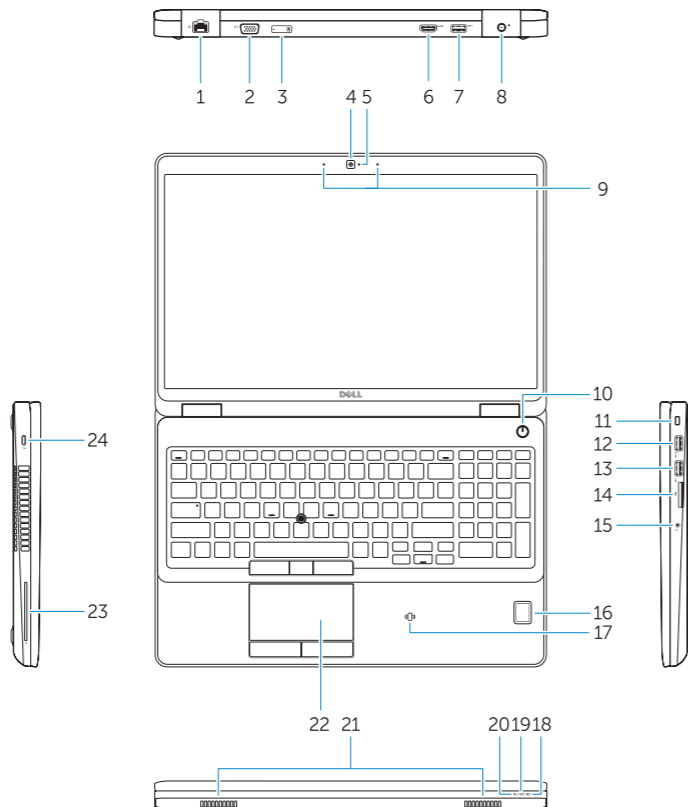

## Features

Fitur | Funciones | Tính năng | الميزات

1. Network connector
2. VGA connector
3. SIM-card slot (optional)
4. Camera (optional)
5. Camera-status light (optional)
6. HDMI connector 1.4
7. USB 3.0 connector
8. Power connector
9. Dual Array microphones
10. Power button
11. Security-cable slot
12. USB 3.0 connector with PowerShare connector
13. USB 3.0 connector
14. SD Memory-card reader