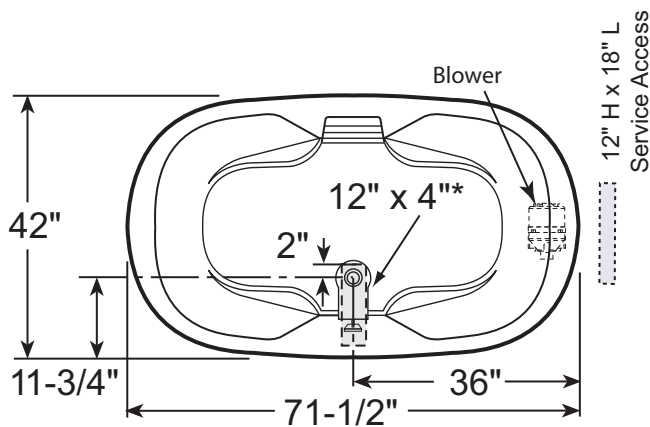

Fresco® Pure Air® II Bath

Model: Y950

Ordering Information

Product Code:

Y950 Fresco® Pure Air® II Bath
Right Hand

- Center Drain Location
- Accessories / Hardware:
  - Trim Kit Rotary: #BN21
- Trim Kit Finishes Available:
  - (827) - Chrome
  - (898) - Brushed Chrome
  - (815) - Satin Nickel
  - (829) - Bright Brass
  - (805) - Platinum
  - (826) - Brushed Nickel
  - (845) - Oil Rubbed Bronze

Installation Notes

Refer to installation instructions included with fixture before beginning installation. Please confirm product availability and specifications before commencing with any installation work.

PRODUCT SPECIFICATIONS AND AVAILABILITY ARE SUBJECT TO CHANGE WITHOUT NOTICE.

Technical Specifications

Dimensions

71-1/2" L x 42" W x 27-1/4" H
(1816 mm) L x (1067 mm) W x (692 mm) H

Drain/Overflow

A: 20-1/8" (511 mm) B: 11-3/4" (299 mm)

Cutout

Template Provided: P/N P188000

Total Weight

921 lb (418kg) / 44 lb/sq. ft. (215 kg/m²)

Operating Gallonage

60 U.S. Gal. (227 Liters)

Product Weight

146 lb (66 kg)

Skirt Mounting

Not Available

Electrical Specifications

Requires a dedicated GFCI protected separate circuit.

Blower: 120 VAC, 15 AMP, 60 Hz.

Heater

No water heater is available on this unit. Blower has integral air heater.

Product Shown: Fresco® Pure Air® II Bath Right Hand Shown Model: Y950

* Measurements inside unit represent cutout in floor to allow for drain/overflow.

Minimum Service Access dimensions given.