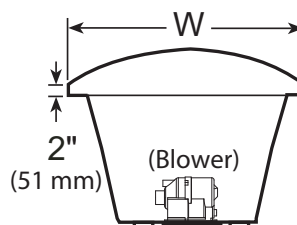

### Dimensions

71-1/2" L x 42" W x 27-1/4" H  
(1816 mm) L x (1067 mm) W x (692 mm) H

Minimum Service Access dimensions given.

SIDE VIEW

END VIEW

DRAIN/OVERFLOW