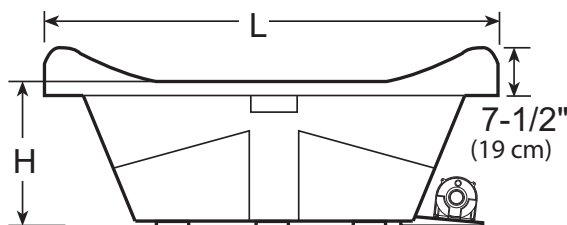

### Dimensions

71-1/2" L x 42" W x 27-1/4" H  
(1816 mm) L x (1067 mm) W x (692 mm) H

Minimum Service Access dimensions given.

SIDE VIEW

END VIEW

DRAIN/OVERFLOW