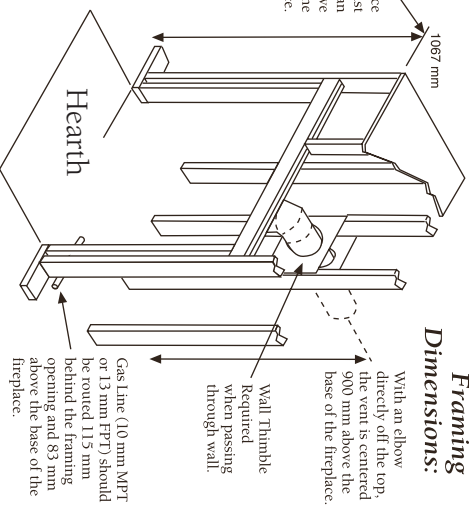

Clearances to Combustibles

See Owner's Manual for non-combustible clearances.

| | |
|------------------------------------|---------------|
| Floor to Mantle* | 1067 mm |
| Edge of Glass Frame to Sidewall | 215 mm |
| Edge of Glass Frame to Side Facing | 110 mm |
| Hearth Extension Front & Sides | None Required |
| *300mm Maximum Mantle Depth | |

Note:
Please call Dealer for relevant stud opening sizes

The fireplace enclosure must not be less than 1067 mm above the base of the fireplace.

NOTE: Improper installation of your gas appliance or failure to operate it in accordance to the guidelines detailed in the Owner's Manual may negate your warranty and endanger your home and family.