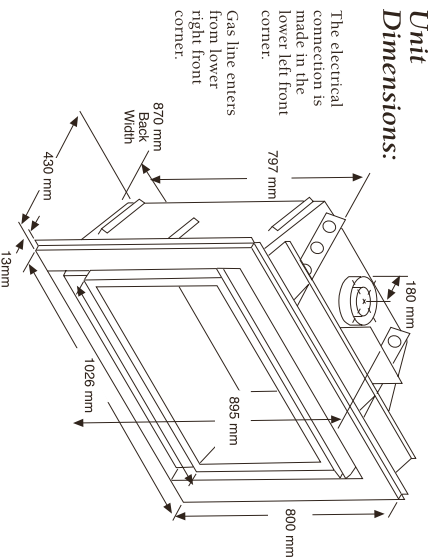

Clearances to Combustibles

See Owner's Manual for non-combustible clearances.

| | |
|------------------------------------|---------------|
| Floor to Mantle* | 1067 mm |
| Edge of Glass Frame to Sidewall | 215 mm |
| Edge of Glass Frame to Side Facing | 110 mm |
| Hearth Extension Front & Sides | None Required |
| *300mm Maximum Mantle Depth | |