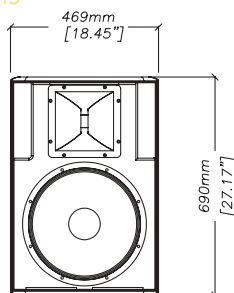

overall dimensions

Century Point, Halifax Road, Cressex Business Park,
High Wycombe, Buckinghamshire HP12 3SL, England.
Telephone: +44 (0)1494 535312 Facsimile: +44 (0)1494 438669
E-mail: info@martin-audio.com
All information is Copyright © 2003 Martin Audio Ltd.

www.martin-audio.com