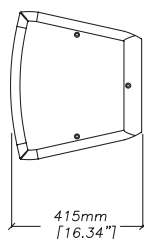

overall dimensions