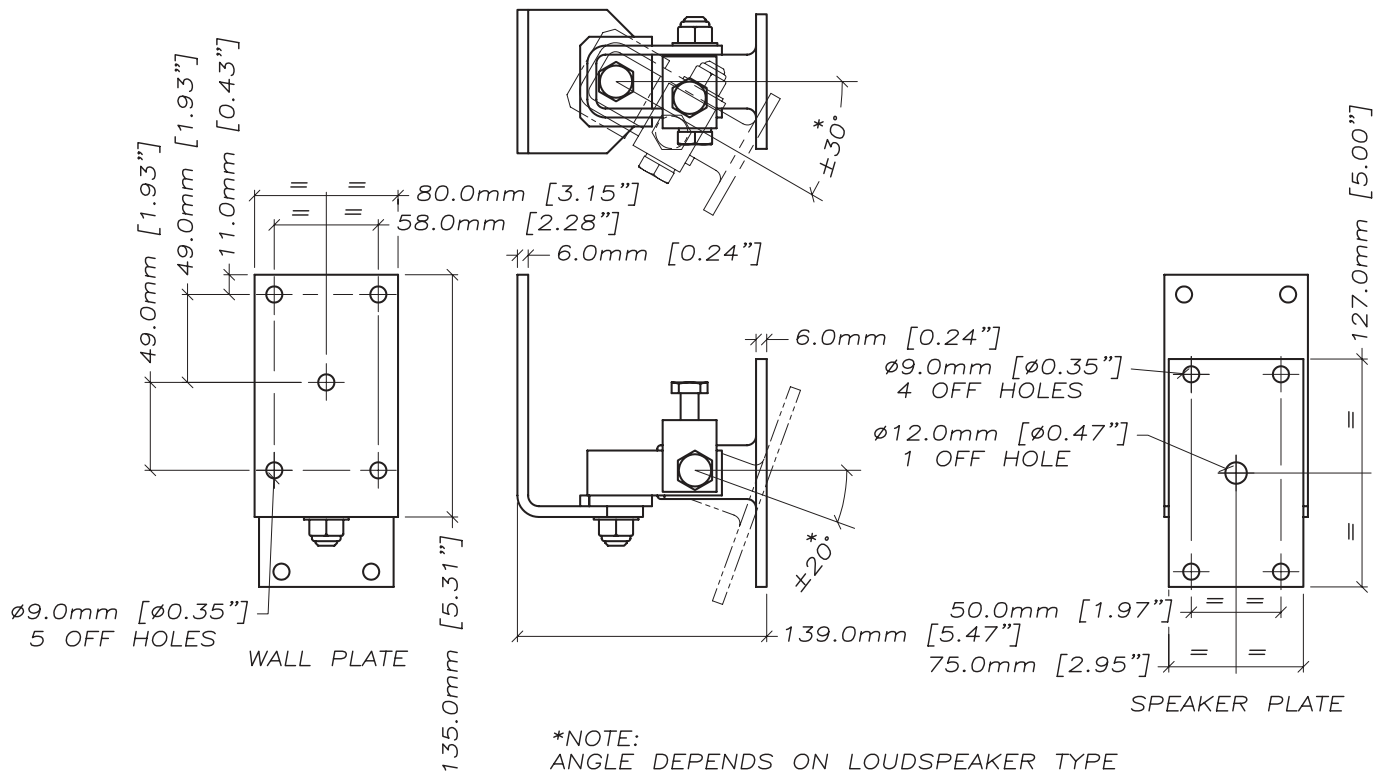

# HTKM10

Wall Bracket – EM26 – F8

hardware

HTKM10

TO FIT LOUDSPEAKERS EM26 & F8

Century Point, Halifax Road, Cressex Business Park,  
High Wycombe, Buckinghamshire HP12 3SL, England.  
Telephone: +44 (0)1494 535312 Facsimile: +44 (0)1494 438669  
E-mail: [info@martin-audio.com](mailto:info@martin-audio.com)  
All information is Copyright © 2003 Martin Audio Ltd.