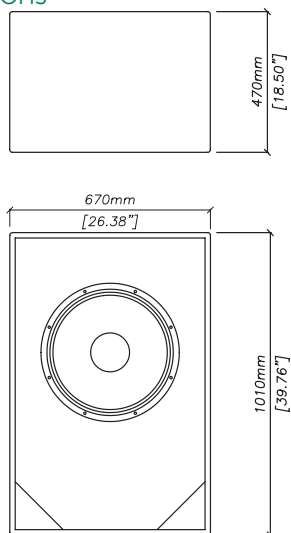

overall dimensions

SCREEN SUB 1A

approved by Lucasfilm for use in THX™ theatres.

Century Point, Halifax Road, Cressex Business Park,
High Wycombe, Buckinghamshire HP12 3SL, England.
Telephone: +44 (0)1494 535312 Facsimile: +44 (0)1494 438669
E-mail: info@martin-audio.com
All information is Copyright © 2003 Martin Audio Ltd.

www.martin-audio.com