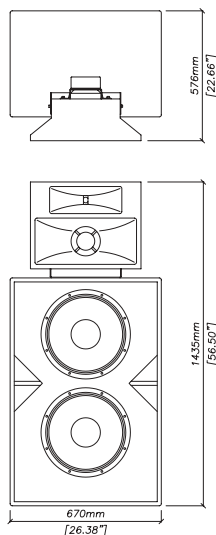

Screen 4P

Three-way passive system

cinema

features

- ▶ Three-way design
- ▶ Very low distortion mid-range
- ▶ High SPL
- ▶ 90° x 40° dispersion

applications

- ▶ Behind screen placement
- ▶ Medium scale cinemas

An internal passive network provides 630Hz and 3kHz crossover points and ensures smooth transition between the loudspeaker elements.

overall dimensions

SCREEN 4P

technical specifications

TYPE	Three-way passive screen system
FREQUENCY RESPONSE (1)	45Hz-20kHz ± 3dB
DRIVERS	2 x 15" (380mm) bass driver 6.5" (165mm) mid driver 1" (25mm) exit compression driver
RATED POWER (2)	LF + MF + HF: 800W AES, 3200W peak
SENSITIVITY (3)	LF + MF + HF: 100dB
NOMINAL IMPEDANCE	LF + MF + HF: 4 ohms
DISPERSION (-6dB)	90° horizontal, 40° vertical
CROSSOVER	630Hz passive, 3kHz passive
ENCLOSURE	Vented
FINISH	Matt black
CONNECTORS	Binding Posts
DIMENSIONS	LF: (W) 670mm x (H) 1010mm x (D) 470mm (W) 26.4ins x (H) 39.8ins x (D) 18.5ins MF/HF: (W) 490mm x (H) 385mm x (D) 290mm (W) 19.3ins x (H) 15.1ins x (D) 11.4ins
WEIGHT	LF: 63.8kg (140.4lbs) MF/HF: 9kg (19.8lbs)