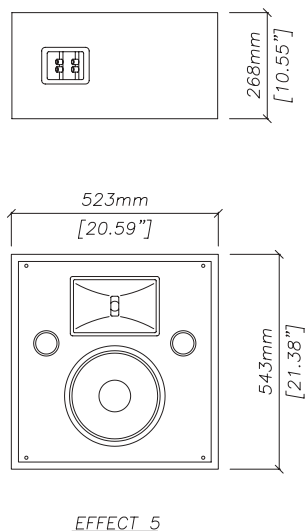

overall dimensions

approved by Lucasfilm for use in THX™ theatres.

Century Point, Halifax Road, Cressex Business Park,
High Wycombe, Buckinghamshire HP12 3SL, England.
Telephone: +44 (0)1494 535312 Facsimile: +44 (0)1494 438669
E-mail: info@martin-audio.com
All information is Copyright © 2003 Martin Audio Ltd.

www.martin-audio.com