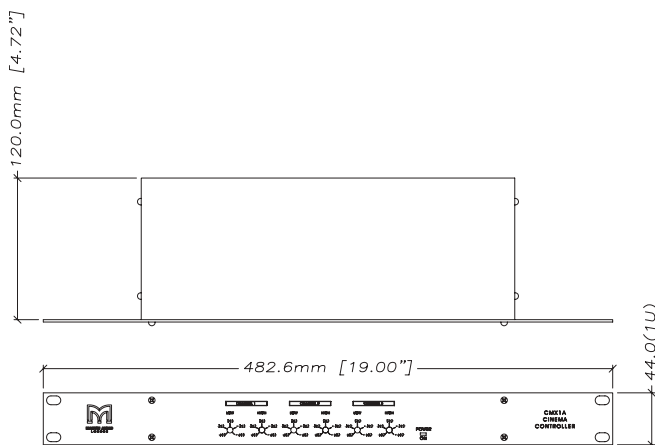

overall dimensions

CMX1A

Century Point, Halifax Road, Cressex Business Park,
High Wycombe, Buckinghamshire HP12 3SL, England.
Telephone: +44 (0)1494 535312 Facsimile: +44 (0)1494 438669
E-mail: info@martin-audio.com
All information is Copyright © 2003 Martin Audio Ltd.

www.martin-audio.com