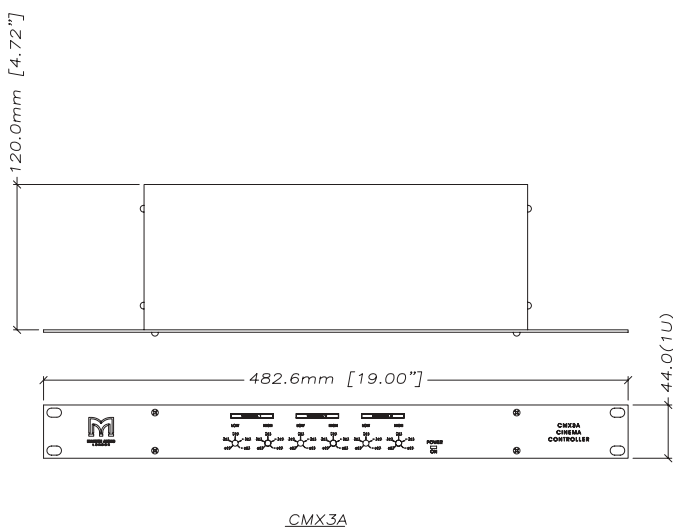

overall dimensions

Century Point, Halifax Road, Cressex Business Park,
High Wycombe, Buckinghamshire HP12 3SL, England.
Telephone: +44 (0)1494 535312 Facsimile: +44 (0)1494 438669
E-mail: info@martin-audio.com
All information is Copyright © 2003 Martin Audio Ltd.

www.martin-audio.com