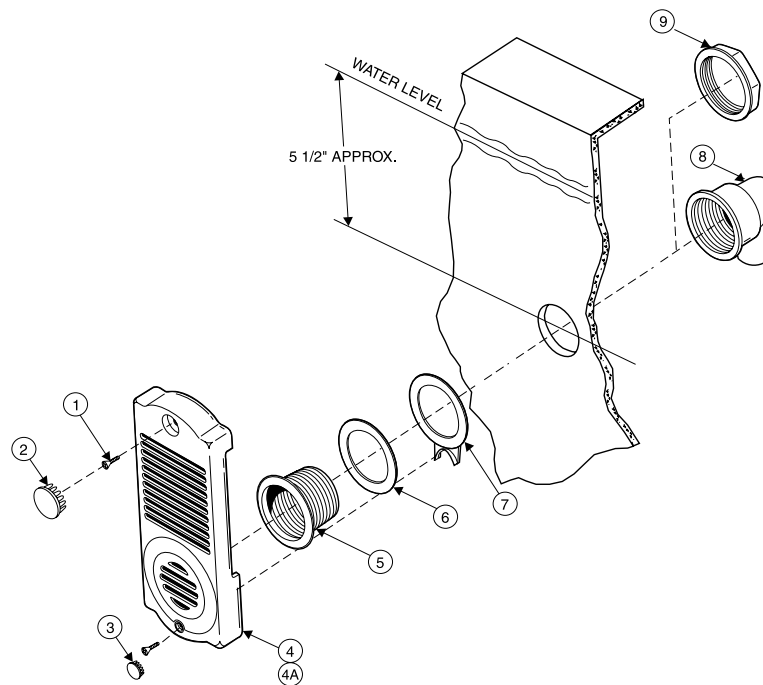

II. Installation Procedures.

- A. Cut 2 - 3/8" diameter hole approximately 5-1/2 inches below water level.
- B. Assemble thin gasket back of fitting body followed by securing plate and second thin gasket.
- C. Assemble threaded end of fitting body through hole in spa wall.
- D. Assemble thick gasket on back side of spa wall over fitting body and thread on elbow not or lock nut (dependent on model being installed).
- E. Place skimmer plate with small mounting hole at bottom so it aligns with boss at bottom of securing plate. Secure plate with screw, do not over tighten.
- F. Align skimmer plate in vertical position. Using top hole in skimmer plate as guide, drill 9/64" diameter hole through spa wall.
- G. After placing silicone on threads of second screw and in skimmer plate hole, use screw to secure top of skimmer plate. Tighten both top and bottom screws.
- H. Install large plug in top hole and small plug in bottom hole.

III. Replacement Parts

Item	Part Number	Description
1	98216000	Screw 8-18 3/4" Phil. Flat S.S.
2	85017300	Plug, large
3	85017400	Plug, Small
4	85017000	Plate, skimmer, small
4A	85017100	Plate, skimmer, long
5	86204000	AGF. body
6	46135200	Gasket, thin AGF.
7	85107200	Plate, securing
8	86204100	90° close, el-nut
9	87200100	Nut, AGF.