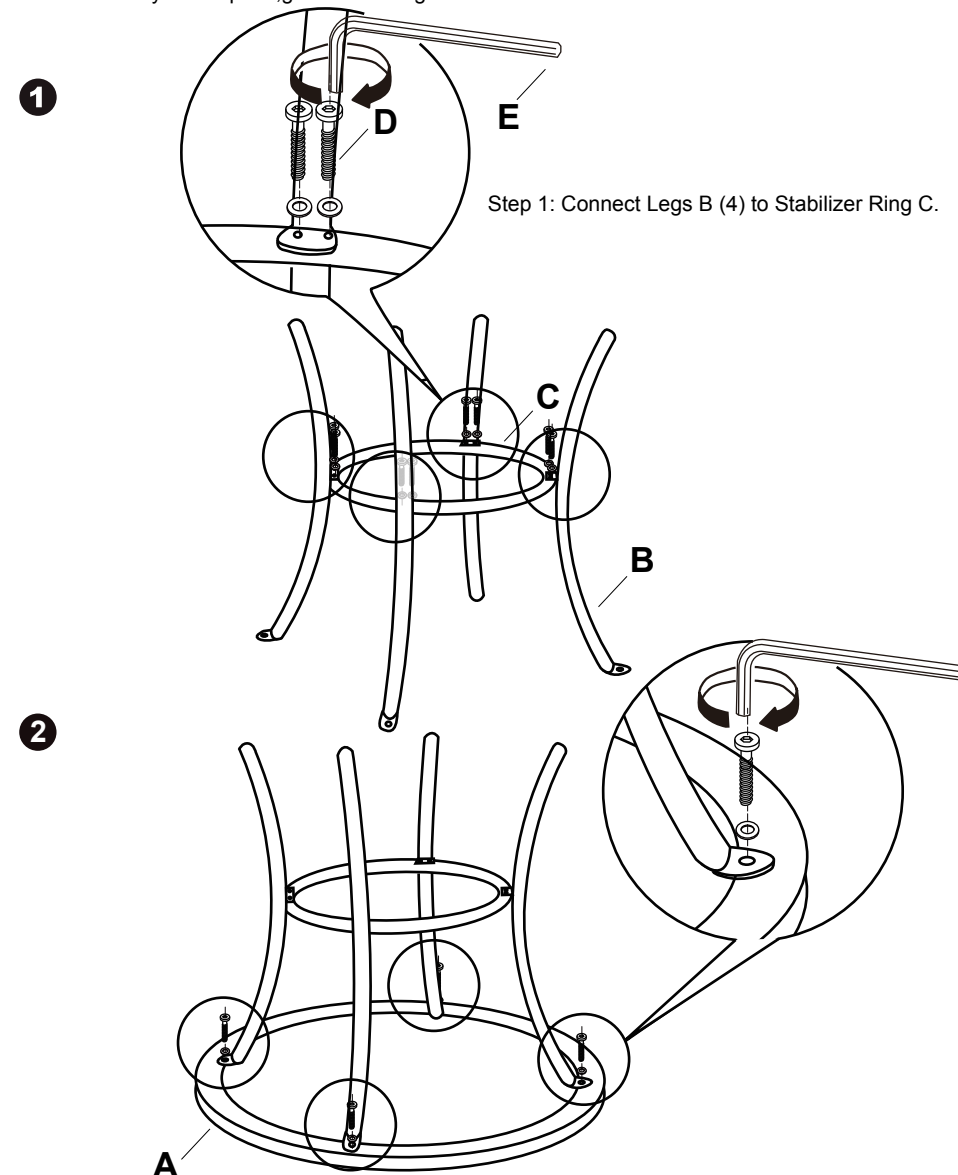

Product Code: D71 M34463

UPC Code: 885227001197

Date of Purchase: ____/____/____

ODE	PARTS	QTY.
A		1
B		4
C		1
D	 M6x15MM	12
E		1

Note: Do not tighten bolts all the way until you have assembled the table. Once assembly is complete, go back and tighten each bolt.

Download from Www.Somanuals.com. All Manuals Search And Download.

CODE	PARTS	QTY.
A		2
B		2
C		2
D		2
E		4
F	 M8x35MM	8
G		2

Note: Do not tighten bolts all the way until you have assembled the table.
Once assembly is complete, go back and tighten each bolt.