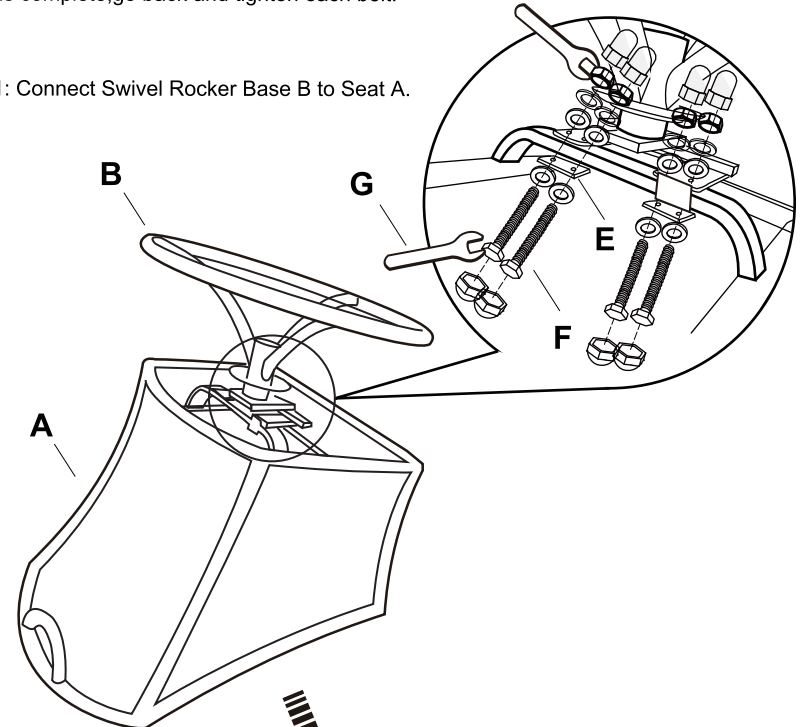

CODE	PARTS	QTY.
A		2
B		2
C		2
D		2
E		4
F	 M8x35MM	8
G		2

Note: Do not tighten bolts all the way until you have assembled the table.
Once assembly is complete, go back and tighten each bolt.

1

Step 1: Connect Swivel Rocker Base B to Seat A.

2