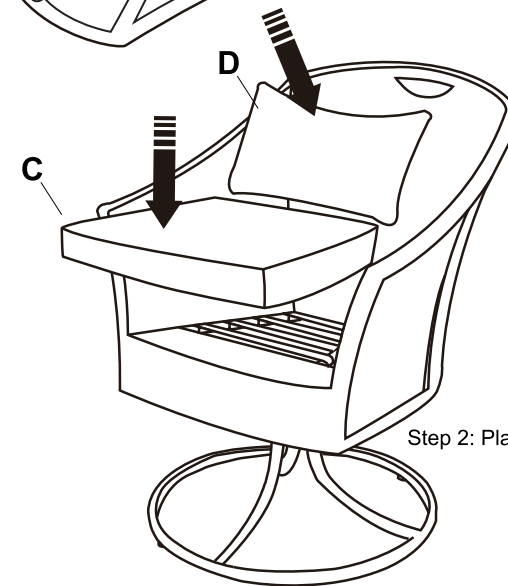

See our extensive assortment of outdoor living products

on-line at www.sears.com and www.kmart.com

OWNER'S MANUAL

HAYES WOVEN 3PC BISTRO SET

Product Code: D71 M34463

UPC Code: 885227001197

Date of Purchase: ____/____/____

Download from Www.Somanuals.com. All Manuals Search And Download.

CODE	PARTS	QTY.
A		2
B		2
C		2
D		2
E		4
F	 M8x35MM	8
G		2

Note: Do not tighten bolts all the way until you have assembled the table.
Once assembly is complete, go back and tighten each bolt.

1

Step 1: Connect Swivel Rocker Base B to Seat A.

2

Step 2: Place cushions C and D on Chair A.

Free Manuals Download Website

<http://myh66.com>

<http://usermanuals.us>

<http://www.somanuals.com>