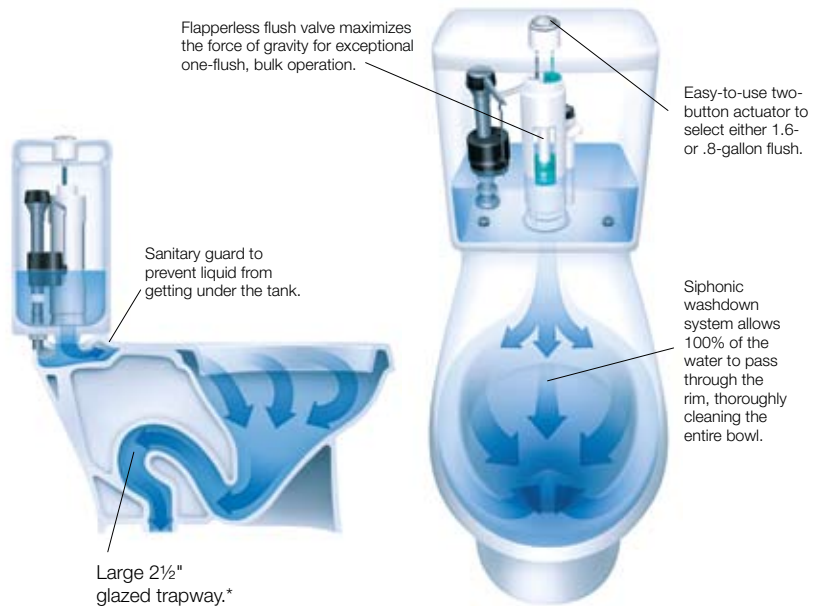

Model Name	Rockton™ PB	Karsten™ PB	Rockton EB	Karsten EB
Model Number	402024	402025	402027	402028
Tank	402022	402023	402022	402023
Bowl	402021	402021	402026	402026
Rough-In	12"			
Water Usage	.8 / 1.6 gpf			
Trapway*	2"			
Flapperless Flush Valve	2"			
Flush Action	Dual Force Siphonic Washdown			
Trip Lever	Chrome, Two-Button Actuator			
L x W	29³/₄" x 13⁵/₈"	29³/₄" x 14¹/₄"	31" x 13⁵/₈"	31" x 14¹/₄"
H x Bowl Height	29⁷/₈" x 14¹/₁₆"	29¹/₄" x 14⁹/₁₆"	29⁷/₈" x 14⁹/₁₆"	29¹/₄" x 14¹/₁₆"
Limited Warranty	5-Year			
WaterSense^{SM} Labeled**				

*Trapway changes from 2" at the outlet to 2½" at its largest point to provide exceptional one-flush performance.

**WaterSense labeled toilets use at least 20% less water than standard 1.6-gallon toilets while still meeting strict flushing performance guidelines.

COLOR SELECTION*

0 White

47 KOHLER Almond

96 KOHLER Biscuit

*Colors are illustrated in ink. There may be variation in color fidelity on samples and STERLING fixtures.

Inspired by the realities of life.

STERLING
A KOHLER COMPANY

To learn more about the line of STERLING bath and kitchen products inspired by the realities of life, obtain warranty information or to order a catalog, call 1.800.STERLING or visit us online at SterlingPlumbing.com.

04006 10/07/15M/U
© 2007 by Kohler Co.
Kohler Co., Kohler, Wisconsin 53044
Printed in U.S.A.