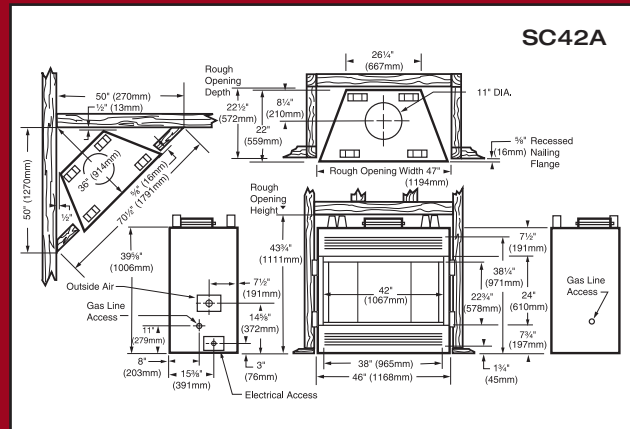

Standard Features and Benefits (continued)

- Uses Majestic 8" double-wall chimney system that keeps installation simple and economical. No tools or fasteners are required for this snap-together pipe system
- Gas Line Access has easy knockout on both sides of firebrick for optional gas applications
- UL Listed and Tested to meet and exceed safety standards
- 30 Year Protection Plan and limited warranty to assure quality and dependability

Optional Accessories

- Tempered Bi-Fold Glass Doors are simple to install and operate. These doors provide a great view of the fire while helping to reduce heat loss. Available in Black, Pewter, Brushed Brass, and Deluxe Polished Brass finishes
- Forced Air Fan (Model FK12 for SC Series A models only) distributes a flow of warmed air into the room
- Full surround mantels are available in a variety of materials and come pre-cut for fast, easy installation

NOTE: SR Series A models have same framing dimensions as the SC Series A models, but without louvers.