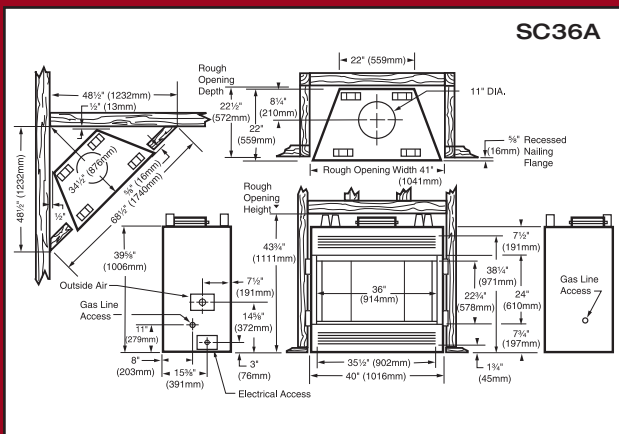

The Sovereign

Due to extra tall, wide and deep dimensions, the Sovereign SR/SC wood burning fireplace provides an expansive viewing area for dramatic flames. From its full insulated construction to the smart brass screen pulls, the Sovereign delivers the performance and value you expect from Majestic.