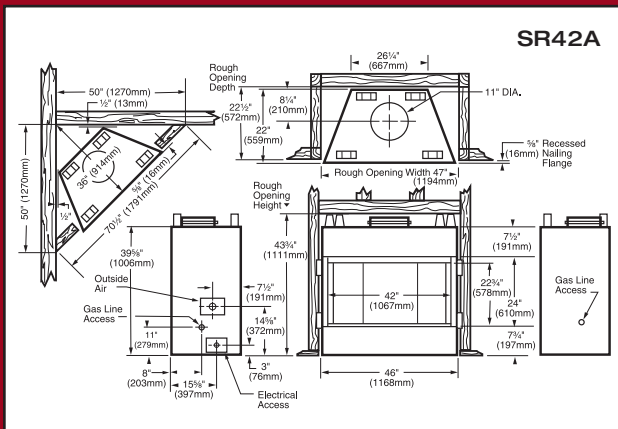

Standard Features and Benefits (continued)

- Uses Majestic 8" double-wall chimney system that keeps installation simple and economical. No tools or fasteners are required for this snap-together pipe system
- Gas Line Access has easy knockout on both sides of firebrick for optional gas applications
- UL Listed and Tested to meet and exceed safety standards
- 30 Year Protection Plan and limited warranty to assure quality and dependability

Optional Accessories

- Tempered Bi-Fold Glass Doors are simple to install and operate. These doors provide a great view of the fire while helping to reduce heat loss. Available in Black, Pewter, Brushed Brass, and Deluxe Polished Brass finishes
- Forced Air Fan (Model FK12 for SC Series A models only) distributes a flow of warmed air into the room
- Full surround mantels are available in a variety of materials and come pre-cut for fast, easy installation

NOTE: SR Series A models have same framing dimensions as the SC Series A models, but without louvers.