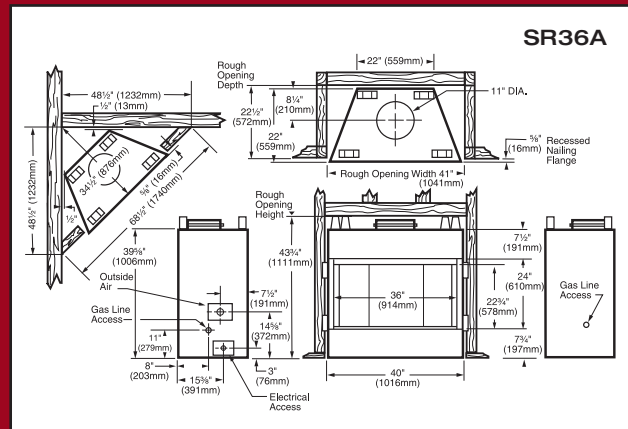

Standard Features and Benefits

- Available in 36" and 42" opening widths in both Radiant (SR36A/SR42A) and Heat Circulating Models (SC36A/SC42A)
- Expanded firebox allows for usage of larger logs
- Tapered Firebox Sides assure greater reflection of radiant heat
- Built-In Cast Iron Flue Damper in 42". Steel Damper in 36" Dampers help reduce home heat loss when the fireplace is not in use
- Aesthetically appealing "Vane" Louvers (SC Series A only)
- Totally refractory-lined firebox. The hearth is lined with a classic brick pattern for easy ash clean up
- Black Wire Mesh Firescreen with stylish brass pulls protects against sparks
- Built-In Ash Lip helps to reduce ash spillage
- Clean Surround Face on SR Series A permits flush finishing around the firebox for a traditional appearance of a firebrick surround finish
- Fully insulated firebox construction helps improve heat efficiency by reducing outside cold infiltration
- Generous wood basket grate made of 5/8" diamond steel stock steel
- Factory installed connection for Outside Air System assists with flow of combustion air to firebox. Venting and termination sold separately