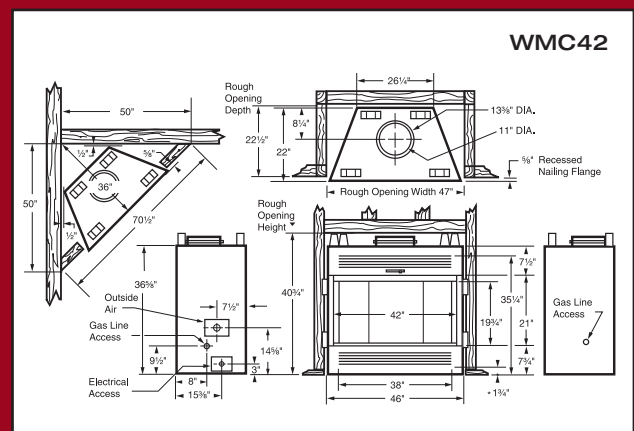

Royal WarmMajic

The Royal 'WarmMajic' features a dual chambered heat circulating design, which takes in cool room air through the lower grille, heats the air as it passes around the bottom back and sides of the hot firebox surface, then returns that air out the top grille into the room.

Standard Features and Benefits

- Available in 36" and 42" models
- Adjustable Flue Damper assures easy control of firebox temperature and heat output
- 160 –cfm Forced Air Fan System with adjustable speed controls distribute a constant flow of warm room air through the dual-chambered heat exchanger
- Totally refractory-lined firebox. The hearth is lined with a classic brick pattern for easy ash clean up
- Tapered Firebox Sides assure greater reflection of radiant heat
- Fully insulated firebox construction helps improve heat efficiency by reducing outside cold infiltration
- Black Wire Mesh Firescreen with stylish brass pulls protects against sparks
- Black door with black tracks give a custom look
- Built-In Ash Lip helps to reduce ash spillage
- Generous wood basket grate made of durable 5/8" diamond stock steel
- Factory installed connection for Outside Air System assists with flow of combustion air to firebox. Venting and termination sold separately
- Uses Majestic 8" double-wall chimney system that keeps installation simple and economical. No tools or fasteners are required for this snap-together pipe system
- Gas Line Access has easy knockout on both sides of firebrick for optional gas applications
- 30 Year Protection Plan and limited warranty to assure quality and dependability
- UL Listed and Warnock Hersey tested to meet and exceed safety standards

Optional Accessories