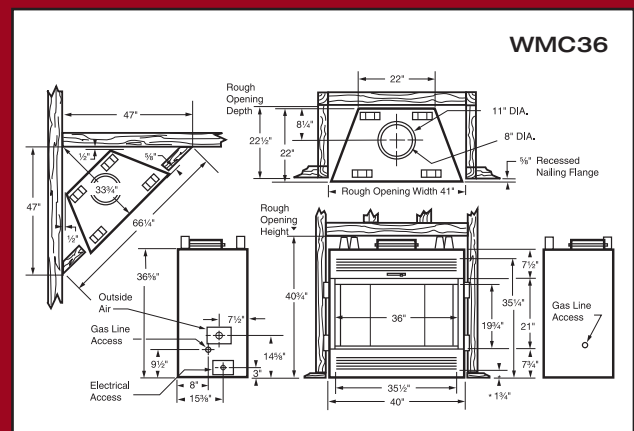

WarmMajic WMC36