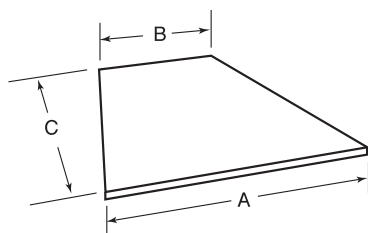

Pewter

Polished Brass

Black

Brushed Brass

Hearth Dimensions Trying to determine which gas log size will fit?

Model	Front Width A	Back Width B	Depth C
BR36	33 1/4" (845 mm)	19 5/8" (499 mm)	15 1/4" (387 mm)
BR42	39 1/4" (997 mm)	25 5/8" (651 mm)	15 1/4" (387 mm)
SR/SC36A	31 1/8" (791 mm)	19 7/8" (499 mm)	15 1/2" (394 mm)
SR/SC42A	36 3/4" (934 mm)	22 7/8" (581 mm)	15 1/2" (394 mm)
BFC36	32 1/2" (826 mm)	20 7/16" (519 mm)	17 3/4" (451 mm)
WMC36	33 1/2" (851 mm)	20 1/4" (514 mm)	18 1/4" (464 mm)
WMC42	39 5/8" (1007 mm)	23 1/4" (591 mm)	18 1/4" (464 mm)
SHR36	35 3/4" (908 mm)	22" (559 mm)	20 3/8" (516 mm)
SHR42A	41 7/8" (1064 mm)	26 5/8" (676 mm)	23 3/8" (594 mm)
SHR48	47 3/4" (1213 mm)	34" (864 mm)	20 1/4" (514 mm)
SHR52	52" (1321 mm)	34 1/2" (876 mm)	25 1/4" (641 mm)