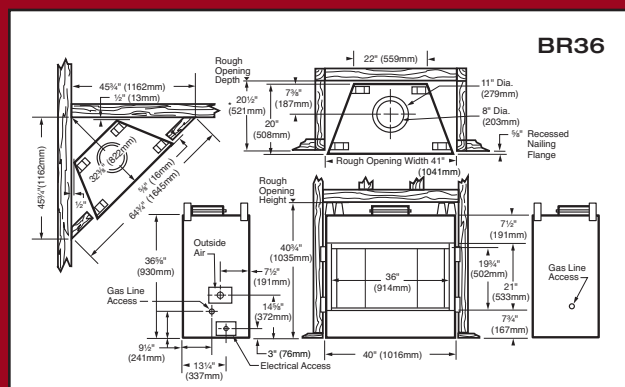

Royalton BR36 Woodburning Fireplace

NOTE: BR & BC models have the same framing dimension. BR36 has no louvers and BC42 has louvers.

Optional Accessories

- Tempered Bi-Fold Glass Doors are simple to install and operate. These doors provide a great view of the fire while helping to reduce heat loss. Available in Black, Pewter, Brushed Brass, and Deluxe Polished Brass finishes
- Insulated models for cold-climate installations available as an option
- Full surround mantels are available in a variety of materials and come pre-cut for fast, easy installation