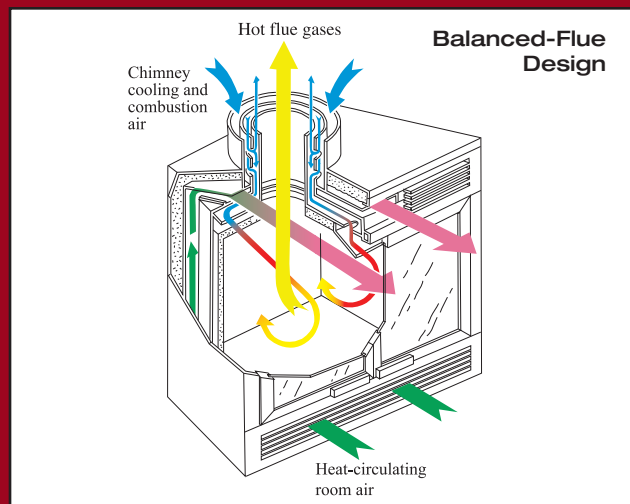

Optional Accessories

- Ornamental Grills available in Polished Brass with Black Mesh or all Black
- Full surround mantels are available in a variety of materials and come pre-cut for fast, easy installation

Flexible, Simple-to-Install Chimney System

The Monarch PureEnergy fireplace is designed to use our time proven eight-inch triple wall chimney system that keeps installation simple and economical. The triple-wall chimney is a sealed system that reduces cold-air infiltration into the home. The pipe sections and elbows snap together, so no tools or fasteners are needed. The system offers a choice of a traditional brick look, contemporary or contemporary chase termination top.

Draws outside combustion air from its air-cooled chimney system into the airtight firebox. This provides optimum combustion while eliminating the need for a separate outside air system. Its heat-circulating system circulates and warms cool room air for added comfort.