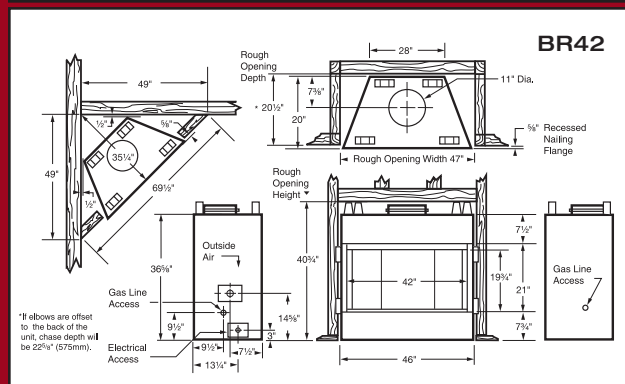

Royalton BR36 Woodburning Fireplace

NOTE: BR & BC models have the same framing dimension. BR36 has no louvers and BC42 has louvers.

Optional Accessories

- Tempered Bi-Fold Glass Doors are simple to install and operate. These doors provide a great view of the fire while helping to reduce heat loss. Available in Black, Pewter, Brushed Brass, and Deluxe Polished Brass finishes
- Insulated models for cold-climate installations available as an option
- Full surround mantels are available in a variety of materials and come pre-cut for fast, easy installation