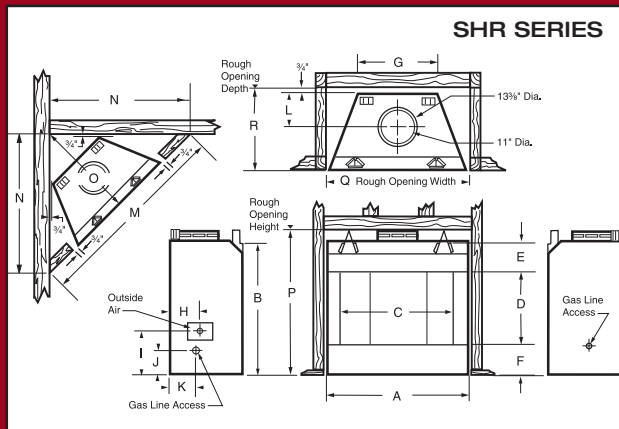

SuperHearth Woodburning Fireplace

Royal SuperHearth Series

	SHR36	SHR42A	SHR48	SHR52
A	46$\frac{1}{4}$"	52$\frac{1}{4}$"	58$\frac{1}{4}$"	62$\frac{3}{8}$"
B	44"	48$\frac{1}{8}$"	48$\frac{1}{2}$"	52$\frac{1}{2}$"
C	36"	42"	48"	52"
D	24"	28$\frac{1}{2}$"	28$\frac{1}{2}$"	33"
E	12$\frac{1}{2}$"	12$\frac{1}{4}$"	12$\frac{1}{2}$"	12"
F	7$\frac{1}{16}$"	7$\frac{1}{16}$"	7$\frac{1}{16}$"	7$\frac{1}{16}$"
G	29"	32$\frac{1}{2}$"	41"	41"
H	15$\frac{5}{8}$"	19$\frac{1}{4}$"	15$\frac{5}{8}$"	23"
I	13$\frac{3}{4}$"	14$\frac{1}{4}$"	13$\frac{3}{4}$"	13$\frac{1}{2}$"
J	7$\frac{3}{4}$"	9"	7$\frac{3}{4}$"	9$\frac{1}{4}$"
K	14$\frac{1}{2}$"	10$\frac{5}{16}$"	14$\frac{1}{2}$"	12$\frac{1}{2}$"
L	10$\frac{3}{8}$"	10$\frac{1}{2}$"	10$\frac{3}{8}$"	8$\frac{1}{2}$"
M	81$\frac{1}{8}$"	92$\frac{1}{8}$"	93$\frac{3}{8}$"	105"
N	57$\frac{15}{16}$"	65$\frac{1}{8}$"	66$\frac{3}{8}$"	74$\frac{1}{4}$"
O	41$\frac{9}{16}$"	46$\frac{1}{8}$"	47$\frac{9}{16}$"	52$\frac{1}{2}$"

Framing Dimensions

P	48$\frac{1}{4}$"	54$\frac{1}{4}$"	53"	68$\frac{7}{8}$"
Q	47$\frac{3}{4}$"	53$\frac{3}{4}$"	59$\frac{3}{4}$"	63$\frac{3}{8}$"
R	26$\frac{3}{4}$"	29$\frac{1}{4}$"	26$\frac{3}{4}$"	31$\frac{1}{4}$"

Standard Features and Benefits

- Available in 36", 42", 48" and 52" opening width models
- Totally refractory-lined firebox. Sides and back are lined with a realistic herringbone firebrick pattern imprint for beauty and durability. The hearth is lined with a classic brick pattern for easy ash clean up
- Built-In Steel Flue Damper. Dampers help reduce home heat loss when the fireplace is not in use
- Tapered Firebox Sides assure greater reflection of radiant heat
- Clean Surround Face permits flush finishing around the firebox for a traditional appearance of a firebrick surround finish
- Fully insulated firebox construction helps improve heat efficiency by reducing outside cold infiltration
- Built-In Ash Lip helps to reduce ash spillage
- Black Wire Mesh Firescreen with stylish brass pulls protects against sparks
- Generous wood basket grate made of 5/8" diamond stock steel
- Factory installed connection for Outside Air System assists with flow of combustion air to firebox. Venting and termination sold separately
- Uses Majestic 11" double-wall chimney system that keeps installation simple and economical. No tools or fasteners are required for this snap-together pipe system
- Gas Line Access has easy knockout on both sides of firebrick for optional gas application
- UL Listed and Tested to meet and exceed safety standards
- 30 Year Protection Plan and limited warranty to assure quality and dependability

Optional Accessories

- Tempered Bi-Fold Glass Doors are simple to install and operate. These doors provide a great view of the fire while helping to reduce heat loss. Available in Black, Brushed Brass, and Deluxe Polished Brass finishes
- AK-MST Outside kit provides constant flow of fresh air to the fire box for tightly sealed homes
- Full surround mantels are available in a variety of materials and come pre-cut for fast, easy installation