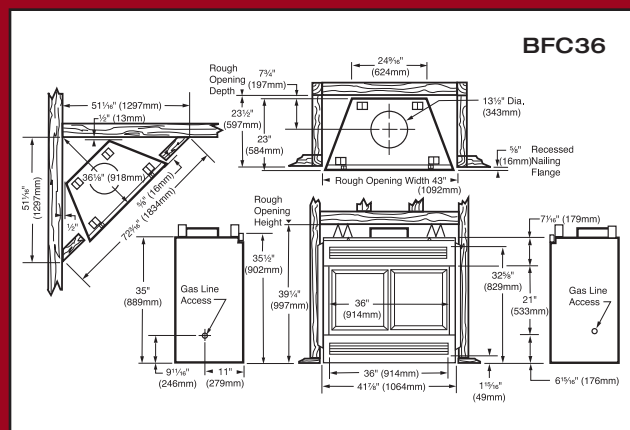

Optional Accessories

- Ornamental Grills available in Polished Brass with Black Mesh or all Black
- Full surround mantels are available in a variety of materials and come pre-cut for fast, easy installation

Flexible, Simple-to-Install Chimney System

The Monarch PureEnergy fireplace is designed to use our time proven eight-inch triple wall chimney system that keeps installation simple and economical. The triple-wall chimney is a sealed system that reduces cold-air infiltration into the home. The pipe sections and elbows snap together, so no tools or fasteners are needed. The system offers a choice of a traditional brick look, contemporary or contemporary chase termination top.

Draws outside combustion air from its air-cooled chimney system into the airtight firebox. This provides optimum combustion while eliminating the need for a separate outside air system. Its heat-circulating system circulates and warms cool room air for added comfort.