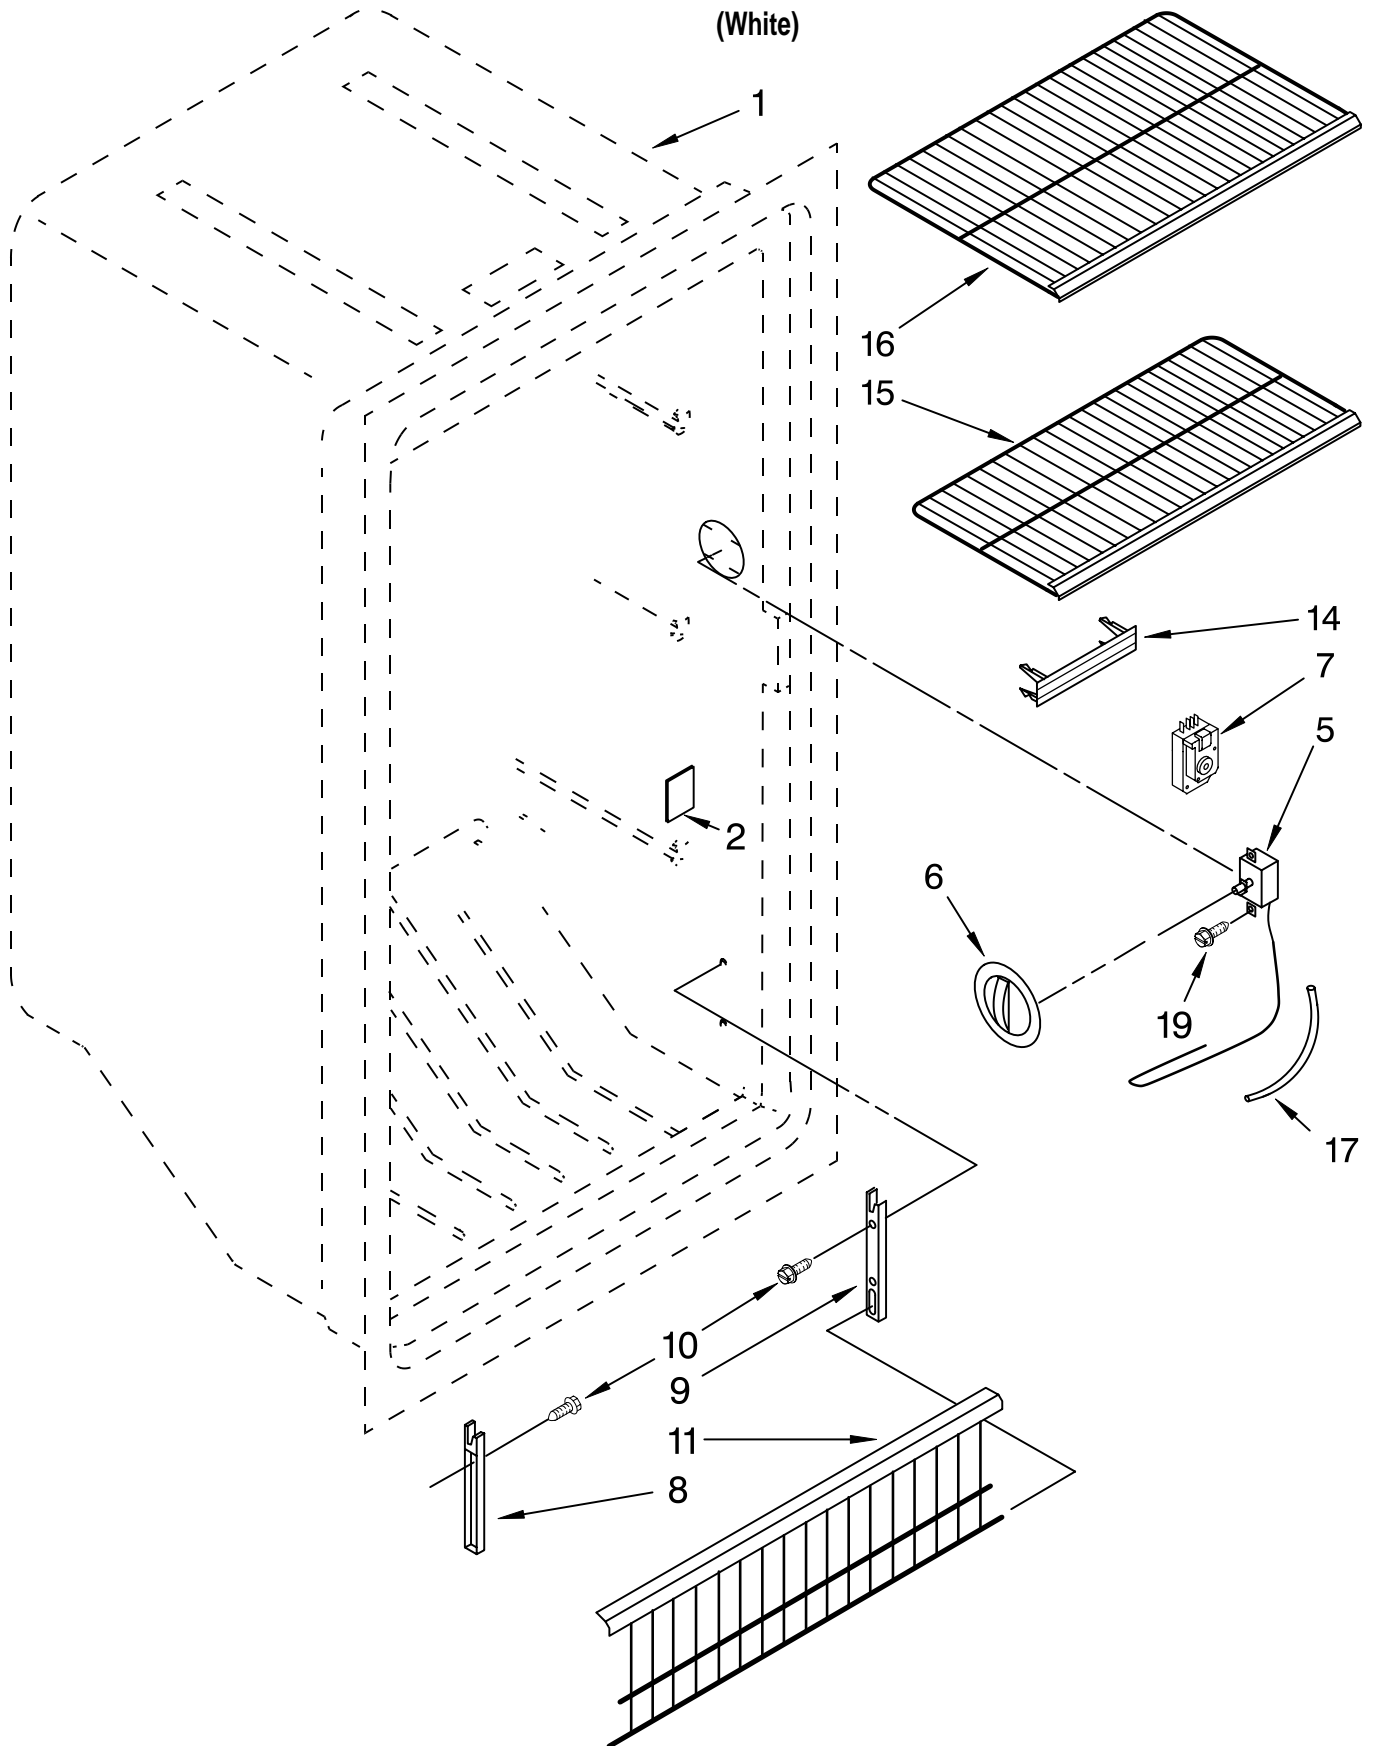

CABINET PARTS

For Model: EV120NXRQ00
(White)

VERTICAL FREEZER

FOR ORDERING INFORMATION REFER TO PARTS PRICE LIST

CABINET PARTS

For Model: EV120NXRQ00

(White)

Illus. No.	Part No.	DESCRIPTION
1		Literature Parts
	8210432	Owners Manual
	8210387	Energy Guide/Tag
2	8210222	Hinge, Top
3	8210238	Hinge, Bottom
4	4357271	Grille (Includes 6 & 7)
5		Cover, Hinge
	4357279	White
6	4356803	Clip, Grille
7	4357243	Screw
8	4390520	Washer
9	4390489	Shim, Bottom
10	4357268	Grommet, Drain
11		Filler, Corner
	8210227	White
12	4390866	Leg, Leveller
13	4390905	Power Light Assembly
14	4356830	Screw
15	4390489	Shim, Hinge
16	8210403	Cord, Power
19		Cabinet (Not A Serviceable Part)

FOR ORDERING INFORMATION REFER TO PARTS PRICE LIST

LINER PARTS

For Model: EV120NXRQ00
(White)

FOR ORDERING INFORMATION REFER TO PARTS PRICE LIST

LINER PARTS

For Model: EV120NXRQ00

(White)

Illus. No.	Part No.	DESCRIPTION
1		Liner (Not A Serviceable Part)
2	4390649	Cover, Icemaker Hole
5	8210344	Thermostat
6	8210348	Knob, Thermostat
7	8210253	Timer, Defrost
8	4357294	Support, Fence (L.H.)
9	4357293	Support Fence (R.H.)
10	4356891	Screw
11	4357179	Gate
14	4357295	Vent
15	8210337	Shelf, Middle (1)
16	8210336	Shelf, Top (2)
17	8210246	Tubing, Thermostat
19	4390798	Screw