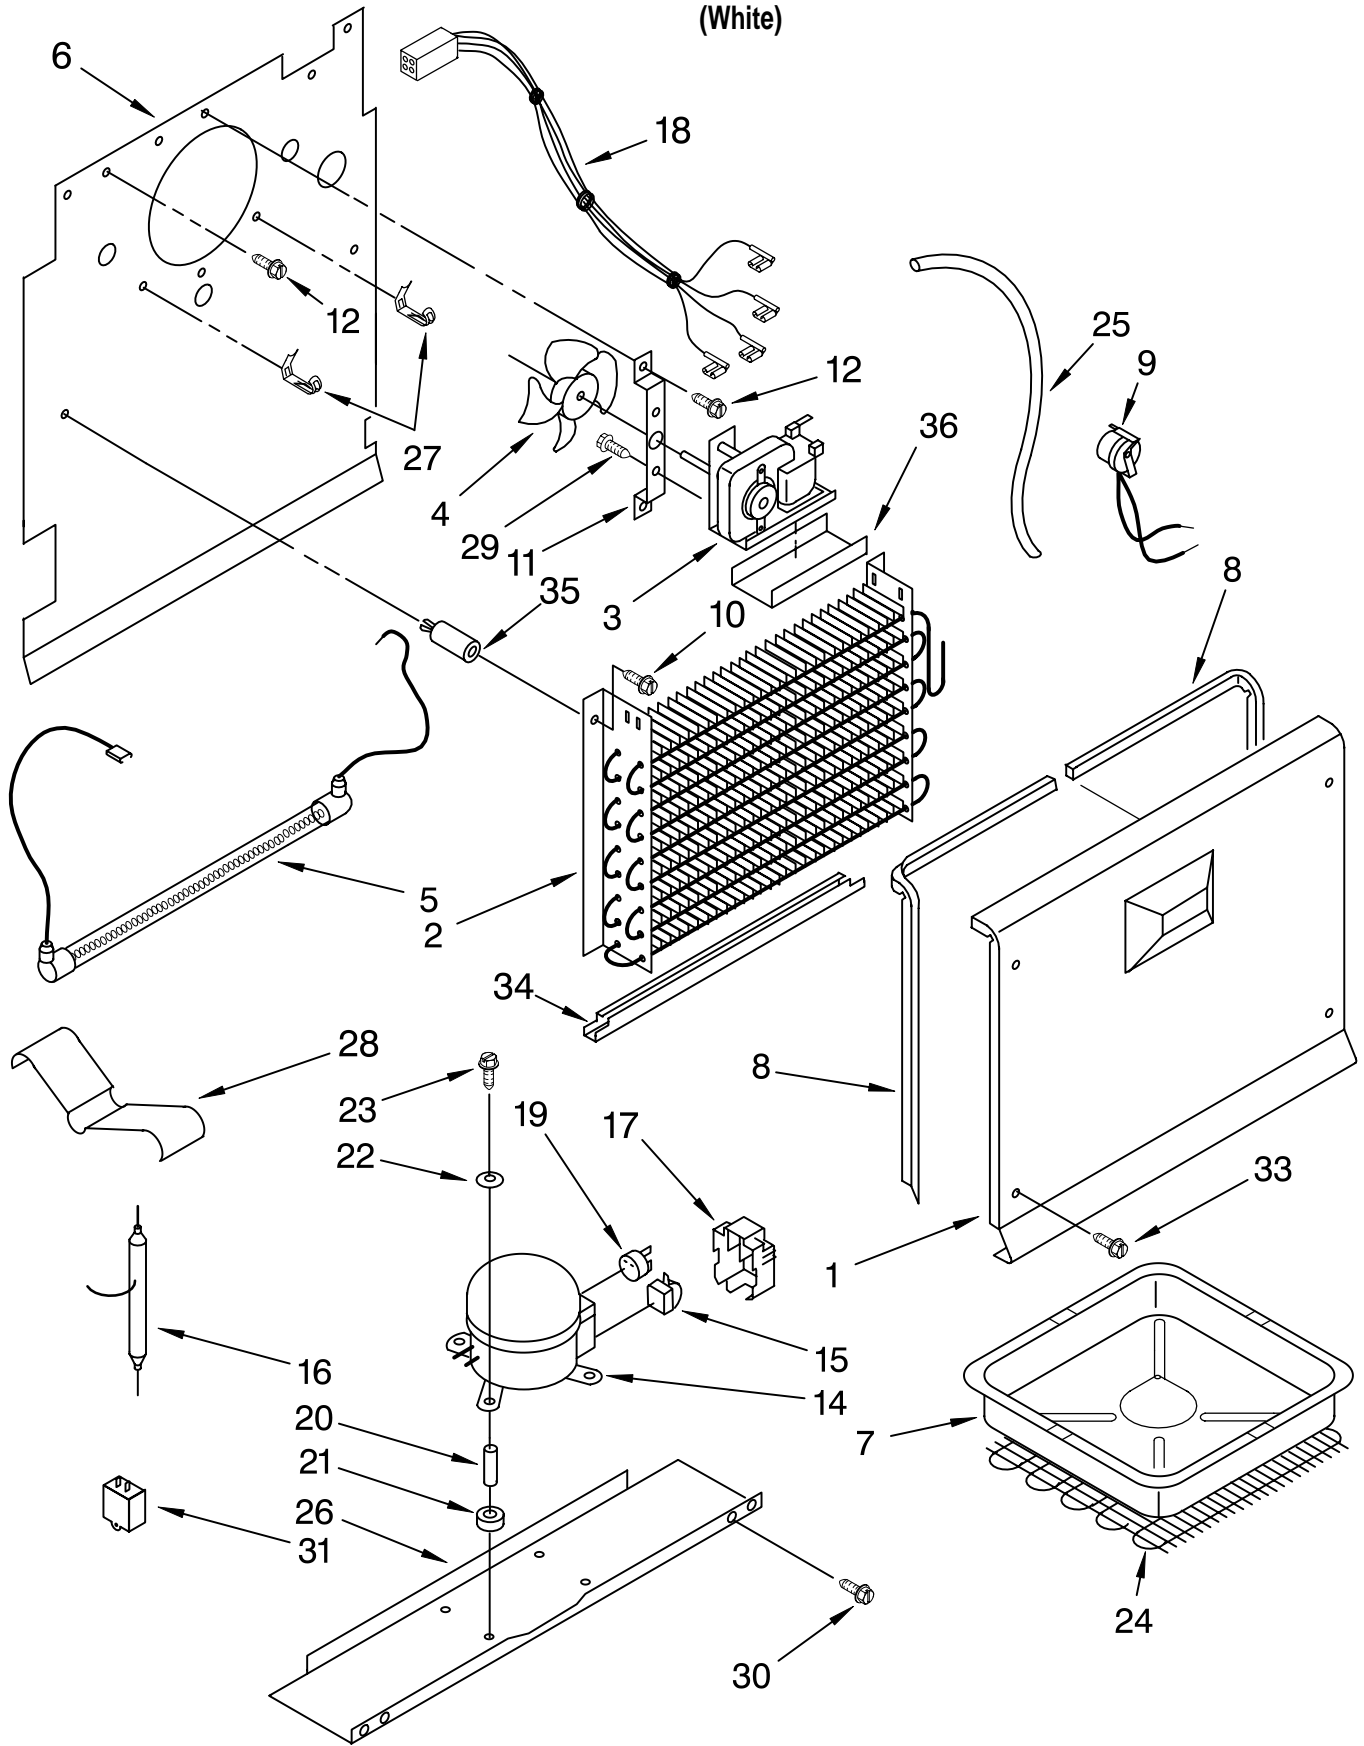

UNIT PARTS

For Model: EV120NXRQ00
(White)

FOR ORDERING INFORMATION REFER TO PARTS PRICE LIST

UNIT PARTS

For Model: EV120NXRQ00

(White)

<u>Illus. No.</u>	<u>Part No.</u>	<u>DESCRIPTION</u>
1	4390662	Cover, Evaporator
2	8210391	Evaporator
3	4357004	Motor, Fan
4	4356920	Blade, Fan
5	8210389	Heater, Defrost
6	8210388	Plate, Evaporator Mounting
7	4390675	Pan, Drain
8		Gasket, Evaporator Cover
	4390663	Right
	4390664	Left
9	8210253	Bi-Metal Defrost
10	4357110	Screw
11	4357129	Bracket, Motor
12	4356943	Screw, Motor
14	4390734	Compressor (Includes Items 15,16,17,19 & 21)
15	4356738	Relay
16	4357299	Drier
17	4356777	Cover
18	8210376	Harness, Fan
19	4390624	Overload
20	4356846	Sleeve
21	4356335	Compressor, Grommet
22	4356847	Washer
23	8210220	Screw, Compressor
24	8210248	Condenser
25	4357263	Exchanger, Heat
26	4357056	Pan, Compressor
27	4356952	Thermostat, Clip
28	8210390	Clip, Heater
29	4356970	Screw
30	4357277	Screw
31	8210273	Capacitor
33	4357110	Screw
34	4356924	Shield, Heater
35	4357020	Grommet
36	4357128	Shield, Motor

REFRIGERANT CHARGE

5.8 oz.
(R-134A)

FOR ORDERING INFORMATION REFER TO PARTS PRICE LIST