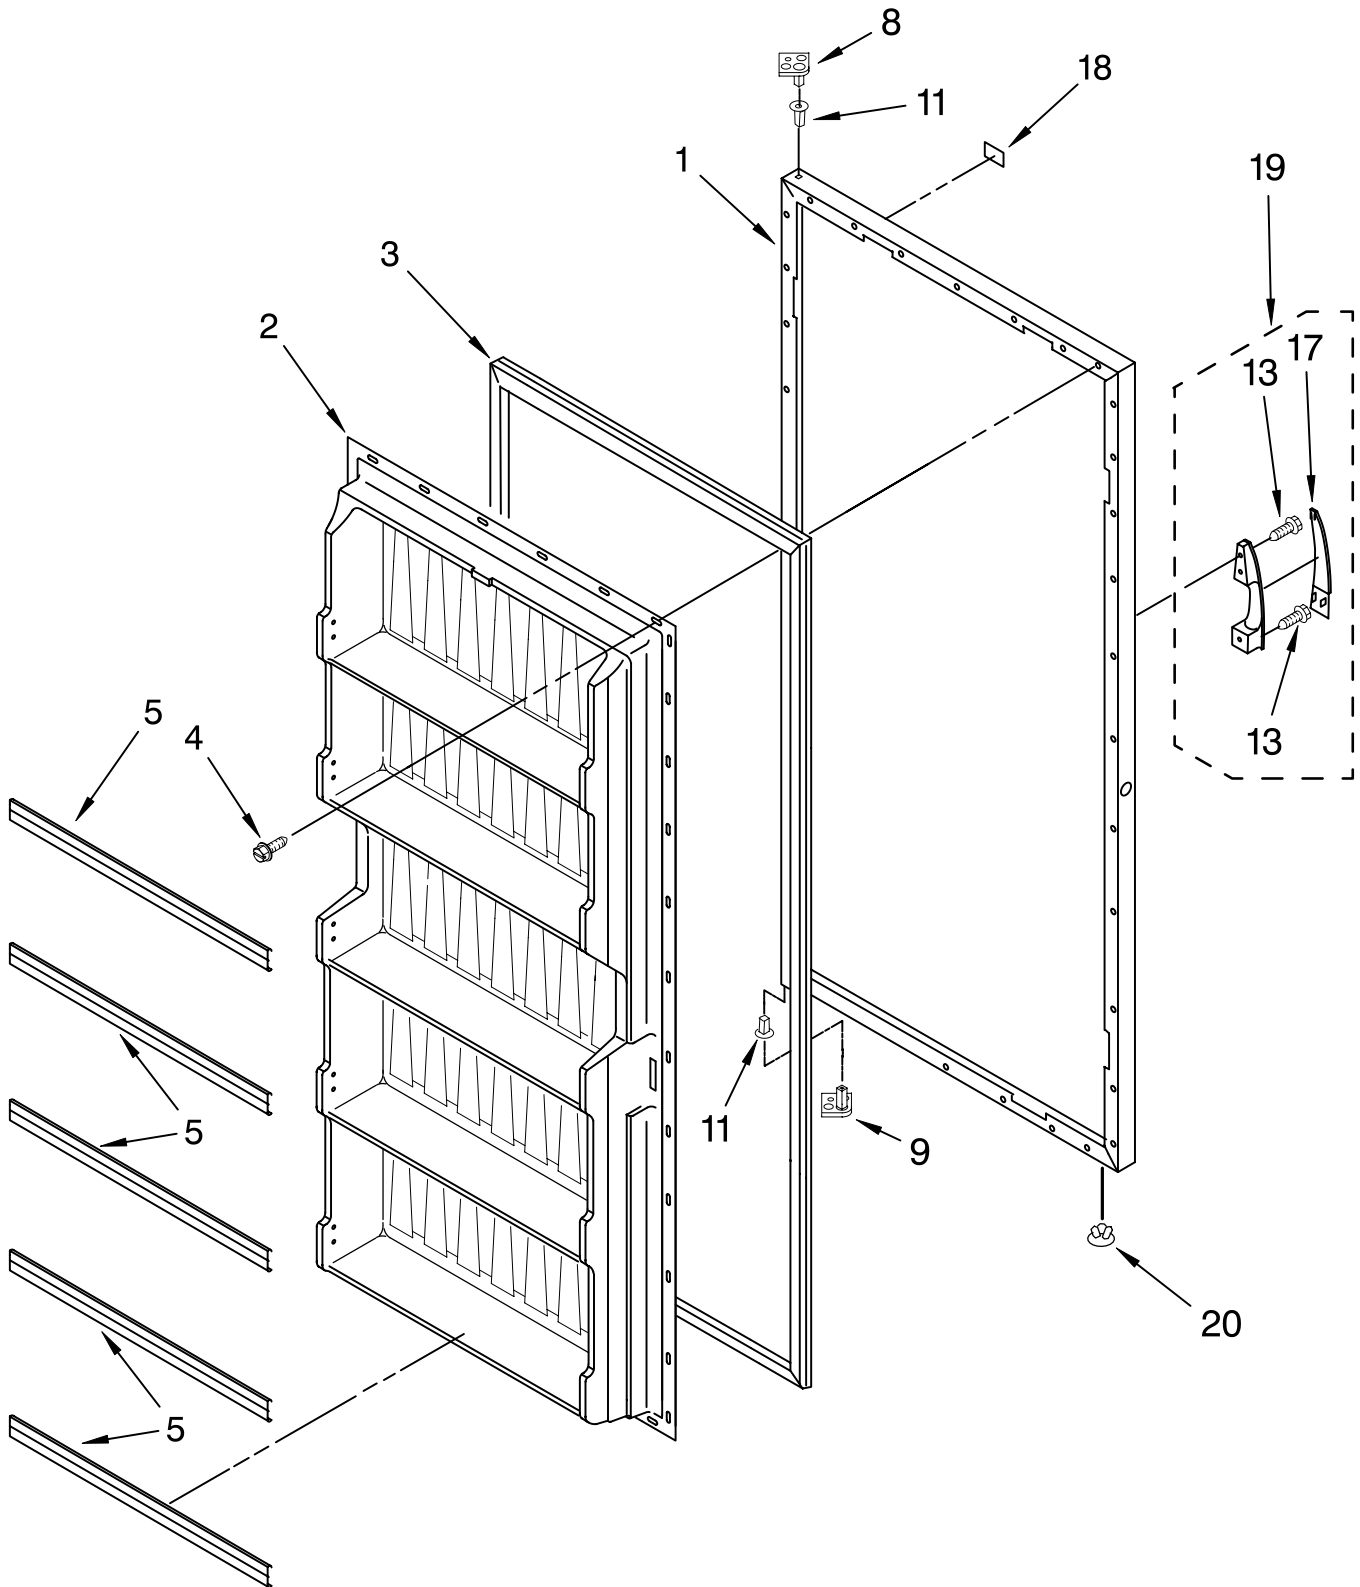

DOOR PARTS

For Model: EV120NXRQ00

(White)

FOR ORDERING INFORMATION REFER TO PARTS PRICE LIST

DOOR PARTS

For Model: EV120NXRQ00

(White)

Illus. No.	Part No.	DESCRIPTION
1	8210365	Exterior Door White (Includes Insulation)
2	8210393	Panel, Interior
3	4357136	Gasket White
4	4357290	Screw Kit (Quantity 50)
5	4390606	Trim, Shelf (5)
8	8210401	Stop, Top Door (White)
9	8210400	Stop, Bottom Door (Natural)
11	4390731	Bushing
13	4390669	Screw
17	4390668	Trim, Handle
18	4390656	Nameplate White
19	4390667	Handle Kit White
20	4357067	Vent Plug

FOR ORDERING INFORMATION REFER TO PARTS PRICE LIST