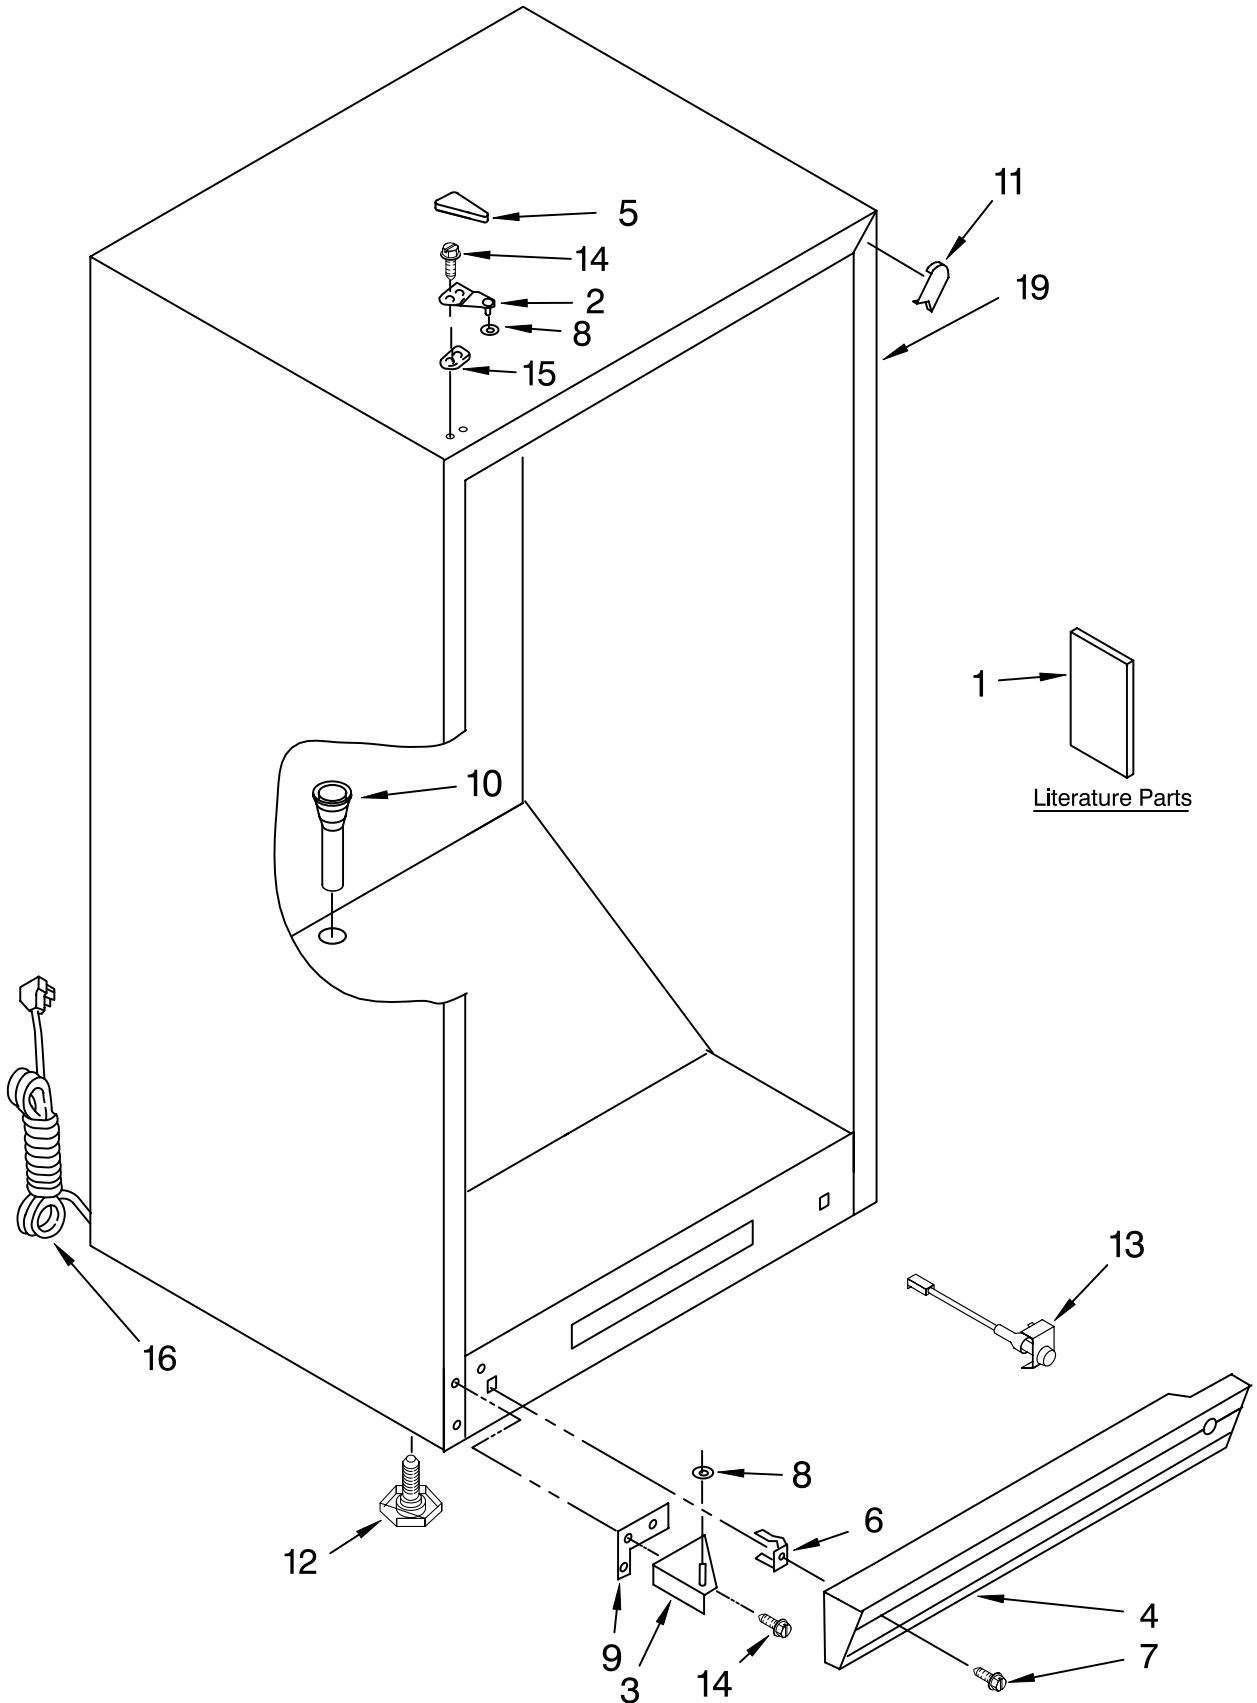

CABINET PARTS

For Model: EV120NXRQ00
(White)

VERTICAL FREEZER

FOR ORDERING INFORMATION REFER TO PARTS PRICE LIST

CABINET PARTS

For Model: EV120NXRQ00

(White)

Illus. No.	Part No.	DESCRIPTION
1		Literature Parts
	8210432	Owners Manual
	8210387	Energy Guide/Tag
2	8210222	Hinge, Top
3	8210238	Hinge, Bottom
4	4357271	Grille (Includes 6 & 7)
5		Cover, Hinge
	4357279	White
6	4356803	Clip, Grille
7	4357243	Screw
8	4390520	Washer
9	4390489	Shim, Bottom
10	4357268	Grommet, Drain
11		Filler, Corner
	8210227	White
12	4390866	Leg, Leveller
13	4390905	Power Light Assembly
14	4356830	Screw
15	4390489	Shim, Hinge
16	8210403	Cord, Power
19		Cabinet (Not A Serviceable Part)

FOR ORDERING INFORMATION REFER TO PARTS PRICE LIST

LINER PARTS

For Model: EV120NXRQ00
(White)

FOR ORDERING INFORMATION REFER TO PARTS PRICE LIST

LINER PARTS

For Model: EV120NXRQ00

(White)

Illus. No.	Part No.	DESCRIPTION
1		Liner (Not A Serviceable Part)
2	4390649	Cover, Icemaker Hole
5	8210344	Thermostat
6	8210348	Knob, Thermostat
7	8210253	Timer, Defrost
8	4357294	Support, Fence (L.H.)
9	4357293	Support Fence (R.H.)
10	4356891	Screw
11	4357179	Gate
14	4357295	Vent
15	8210337	Shelf, Middle (1)
16	8210336	Shelf, Top (2)
17	8210246	Tubing, Thermostat
19	4390798	Screw

Illus. No.	Part No.	DESCRIPTION
1	8210365	Exterior Door White (Includes Insulation)
2	8210393	Panel, Interior
3	4357136	Gasket White
4	4357290	Screw Kit (Quantity 50)
5	4390606	Trim, Shelf (5)
8	8210401	Stop, Top Door (White)
9	8210400	Stop, Bottom Door (Natural)
11	4390731	Bushing
13	4390669	Screw
17	4390668	Trim, Handle
18	4390656	Nameplate White
19	4390667	Handle Kit White
20	4357067	Vent Plug