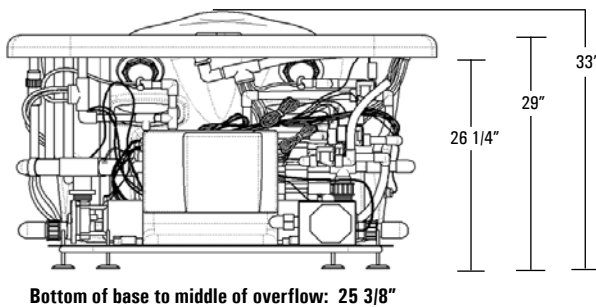

MILLENNIUM 7

AQUATIC

MILLENNIUM SERIES MODEL #A17MIL7257

*Available without fast-fill waterfall spout.

Rough-In Plumbing Measurements

SPECIFICATIONS:

GENERAL SPECIFICATIONS:

Tub Size	71 3/4" x 58 1/4" x 33"
	182 cm x 148 cm x 84 cm
Bathing Well	44" long
	44 1/2" wide
	25 1/4" interior depth
	20 1/2" maximum water depth
Shipping Weight	685 lbs. / 311 kg
Tub Weight Filled	1870 lbs. / 848 kg
Weight w/Equipment	343 lbs. / 156 kg
Gallons to Overflow	184 gal. / 697 L
Gallons to Operate	1 bather: 147 gal. / 556 L
	2 bathers: 128 gal. / 485 L

ELECTRICAL SPECIFICATIONS:

Electronic Control Package:
230V; 50 AMP w/ GFCI; 4-Wire w/ Dedicated Neutral

This unit is not recommended for shower installations.

This unit has a 3/4" female waterfall fill spout connection.