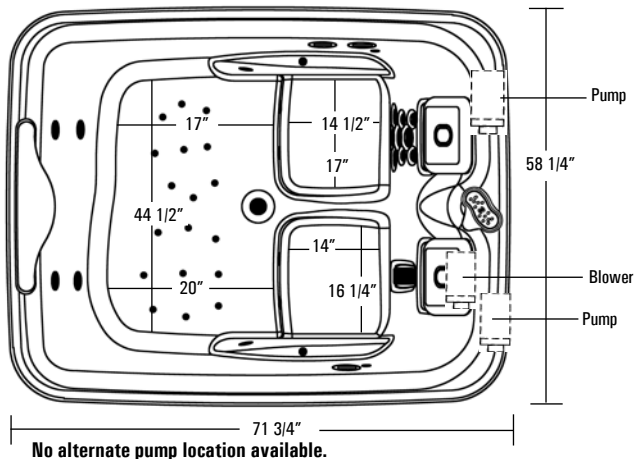

MILLENNIUM 7

AQUATIC

MILLENNIUM SERIES MODEL #A17MIL7257

*Available without fast-fill waterfall spout.

Rough-In Plumbing Measurements

SPECIFICATIONS:

GENERAL SPECIFICATIONS:

Tub Size	71 3/4" x 58 1/4" x 33"
	182 cm x 148 cm x 84 cm
Bathing Well	44" long
	44 1/2" wide
	25 1/4" interior depth
	20 1/2" maximum water depth
Shipping Weight	685 lbs. / 311 kg
Tub Weight Filled	1870 lbs. / 848 kg
Weight w/Equipment	343 lbs. / 156 kg
Gallons to Overflow	184 gal. / 697 L
Gallons to Operate	1 bather: 147 gal. / 556 L
	2 bathers: 128 gal. / 485 L

ELECTRICAL SPECIFICATIONS:

Electronic Control Package:
230V; 50 AMP w/ GFCI; 4-Wire w/ Dedicated Neutral

This unit is not recommended for shower installations.

This unit has a 3/4" female waterfall fill spout connection.