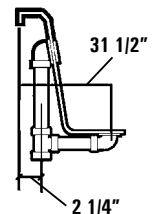

MILLENNIUM 7

AQUATIC

MILLENNIUM SERIES MODEL #A17MIL7257

*Available without fast-fill waterfall spout.

Rough-In Plumbing Measurements

SPECIFICATIONS:

GENERAL SPECIFICATIONS:

Tub Size	71 3/4" x 58 1/4" x 33"
	182 cm x 148 cm x 84 cm
Bathing Well	44" long
	44 1/2" wide
	25 1/4" interior depth
	20 1/2" maximum water depth
Shipping Weight	685 lbs. / 311 kg
Tub Weight Filled	1870 lbs. / 848 kg
Weight w/Equipment	343 lbs. / 156 kg
Gallons to Overflow	184 gal. / 697 L
Gallons to Operate	1 bather: 147 gal. / 556 L
	2 bathers: 128 gal. / 485 L

ELECTRICAL SPECIFICATIONS:

Electronic Control Package:
230V; 50 AMP w/ GFCI; 4-Wire w/ Dedicated Neutral

This unit is not recommended for shower installations.

This unit has a 3/4" female waterfall fill spout connection.