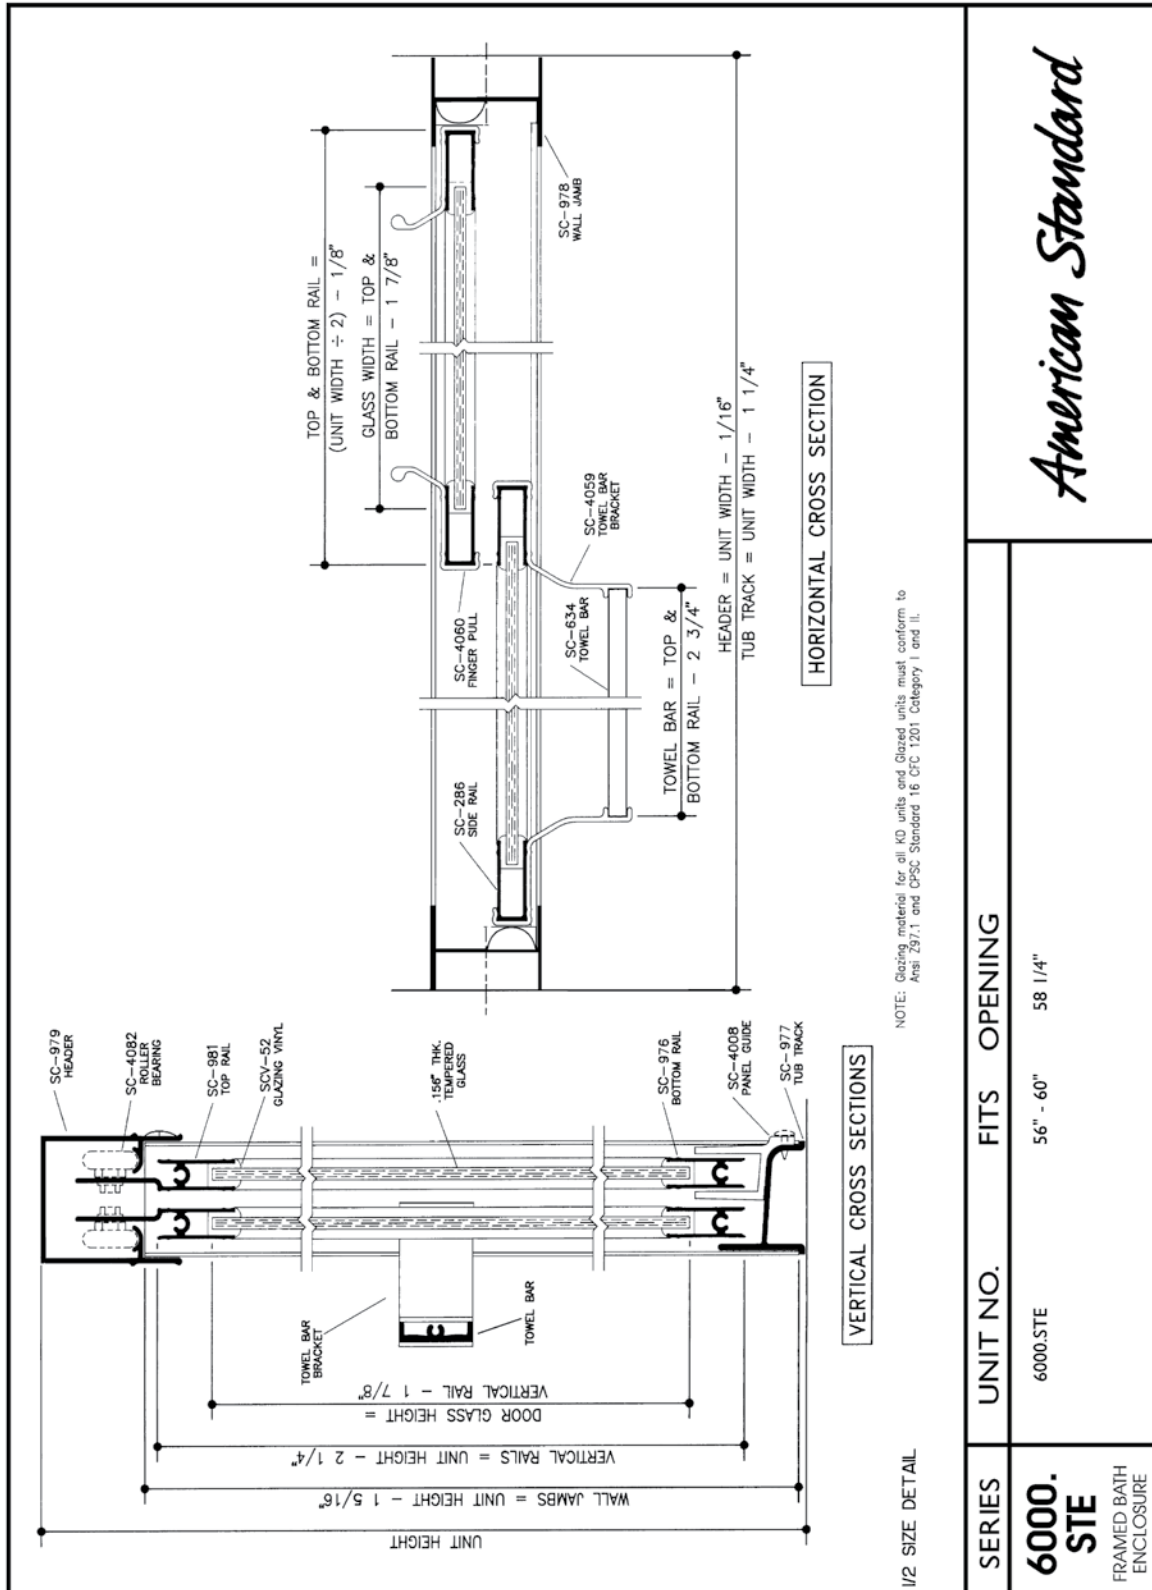

#### Product Features:

- Tempered safety glass
- Reversible header
- Slotted roller carriage for out-of-square installations
- Easy clean tackless sill plate
- Thin line heavy duty metal frame
- Jamb bumpers
- Towel bars on exterior of unit

**6000.STE1** Obscure Glass

**6000.STE2** Clear Glass

60" x 58-1/4"

(1534 x 1480mm)

SEE REVERSE SIDE FOR DETAILED  
DIMENSIONAL INFORMATION