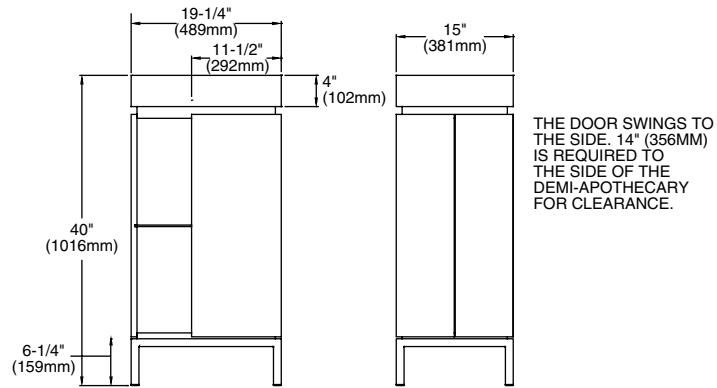

9205.200 Studio Demi-Apothecary