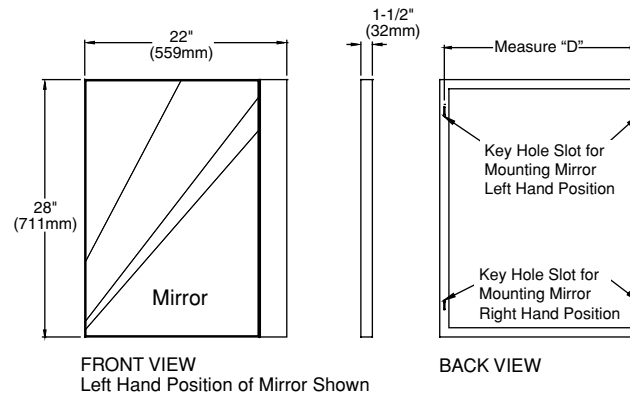

STUDIO™ ACCENT BATH ACCESSORIES

☐ **9205.200 Studio Demi-Apothecary**

- Birch veneer construction
- Brushed nickel plated legs

Nominal Dimensions:

19-1/4" x 15" (489 x 381mm)

40" (1016mm) height

☐ **9205.300 Studio Medicine Cabinet/Mirror**

- Birch veneer construction
- Inside shelving

Nominal Dimensions:

24" x 32" x 8" (610 x 813 x 203mm)

☐ **9205.101 Studio Mirror**

- Birch veneer construction

Nominal Dimensions:

28" x 22" (711 x 558mm)

SEE REVERSE FOR ROUGHING-IN DIMENSIONS AND
PRODUCT SPECIFICATIONS

9205.200 Studio Demi-Apothecary

9205.300 Studio
Medicine Cabinet/Mirror

9205.101 Studio Mirror

9205.200 Studio Demi-Apothecary

9205.300 Studio Medicine Cabinet/Mirror
Flush Mount Only

9205.101 Studio Mirror
Flush Mount Only