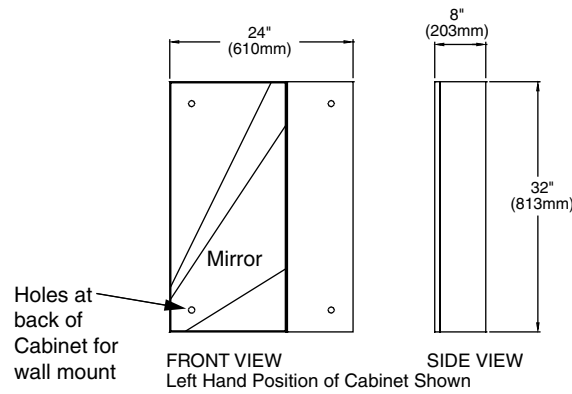

STUDIO™ ACCENT BATH ACCESSORIES

☐ **9205.200 Studio Demi-Apothecary**

- Birch veneer construction
- Brushed nickel plated legs

Nominal Dimensions:

19-1/4" x 15" (489 x 381mm)

40" (1016mm) height

☐ **9205.300 Studio Medicine Cabinet/Mirror**

- Birch veneer construction
- Inside shelving

Nominal Dimensions:

24" x 32" x 8" (610 x 813 x 203mm)

☐ **9205.101 Studio Mirror**

- Birch veneer construction

Nominal Dimensions:

28" x 22" (711 x 558mm)

SEE REVERSE FOR ROUGHING-IN DIMENSIONS AND
PRODUCT SPECIFICATIONS

9205.200 Studio Demi-Apothecary

9205.300 Studio
Medicine Cabinet/Mirror

9205.101 Studio Mirror

9205.200 Studio Demi-Apothecary

9205.300 Studio Medicine Cabinet/Mirror
Flush Mount Only

9205.101 Studio Mirror
Flush Mount Only