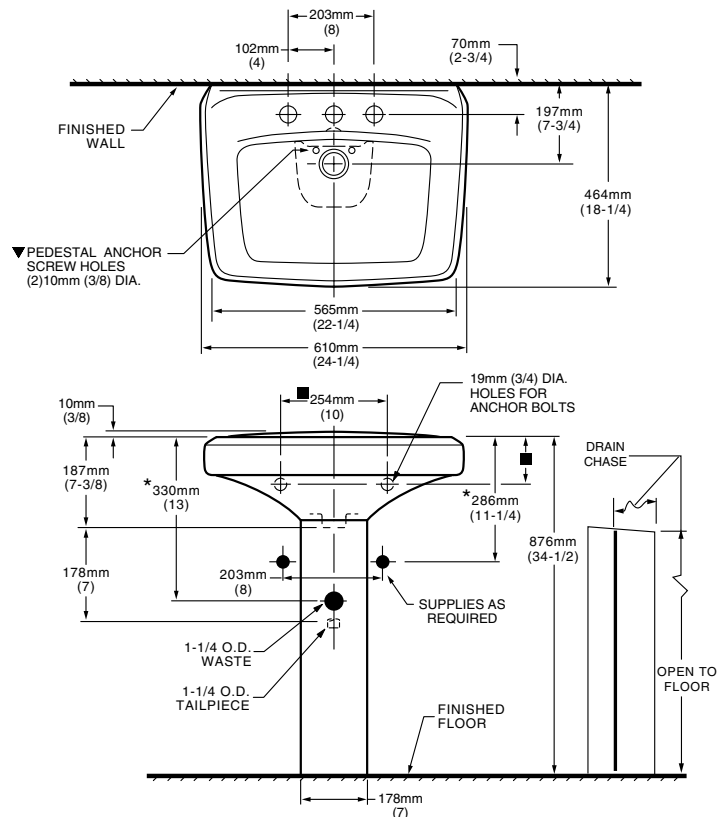

- 0178.514** Faucet holes on 8" (203mm) centers (Illustrated)
- 0178.536** Center Hole only

Nominal Dimensions:

616 x 464 x 867mm
(24-1/4" x 18-1/4" x 34-1/2")

Separate Components:

- 0178.027** Pedestal top-8" (203mm) centers
- 0178.152** Pedestal top-center hole only
- 730500-400** Pedestal only

Bowl sizes:

445mm (17-1/2") wide
276mm (10-7/8") front to back
143mm (5-5/8") deep

Compliance Certifications -

Meets or Exceeds the Following Specifications:

- ASME A112.19.2M for Vitreous China Fixtures

To Be Specified:

- Color: White Bone Linen
 Silver Fawn Beige Black
- Faucet*:
- Faucet Finish:
- Supplies:
- 1-1/4" Trap:

* See faucet section for additional models available

NOTES:

* DIMENSIONS SHOWN FOR LOCATION OF SUPPLIES AND "P" TRAP ARE SUGGESTED.

IMPORTANT: Dimensions of fixtures are nominal and may vary within the range of tolerances established by ANSI Standard A112.19.2. These measurements are subject to change or cancellation. No responsibility is assumed for use of superseded or voided pages.