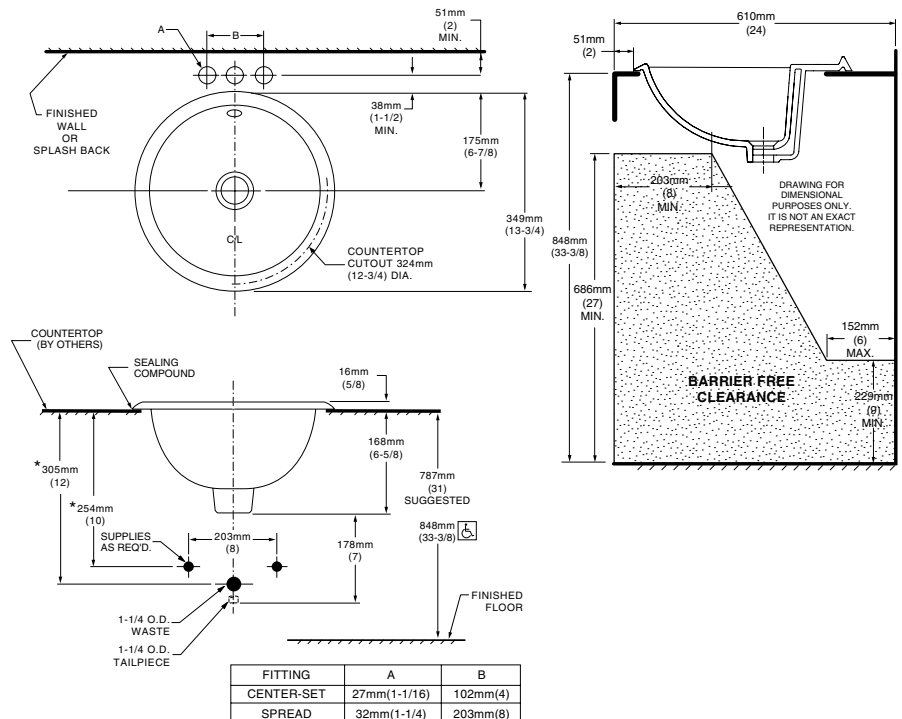

ROYTON™ COUNTERTOP SINK

- Made from vitreous china
- Self-rimming with cutout template supplied
- Center drain outlet
- Front overflow

0571.000 Round sink without faucet deck

Nominal Dimensions:

349mm (13-3/4") Round

Bowl size:

273mm (10-3/4") round

140mm (5-1/2") deep

Compliance Certifications - Meets or Exceeds the Following Specifications:

- ASME A112.19.2M for Vitreous China Fixtures

To Be Specified:

- Color: White Bone
- Linen Silver
- Fawn Beige Black
- Faucet*:
- Faucet Finish:
- Supplies:
- 1-1/4" Trap:

* See faucet section for additional models available

MEETS THE AMERICANS WITH DISABILITIES ACT GUIDELINES AND ANSI A117.1 ACCESSIBLE AND USABLE BUILDINGS AND FACILITIES - CHECK LOCAL CODES.

Install lavatory 864mm (34") from finished floor.
Lavatory installed 51mm (2") minimum from front edge of countertop provides 686mm (27") knee clearance area.

NOTES:

* DIMENSIONS SHOWN FOR LOCATION OF SUPPLIES AND "P" TRAP ARE SUGGESTED. FOR COUNTERTOP CUTOUT AND INSTALLATION INSTRUCTIONS USE TEMPLATE SUPPLIED WITH SINK. FITTINGS NOT INCLUDED WITH FIXTURE AND MUST BE ORDERED SEPARATELY. SEALING COMPOUND SUPPLIED BY OTHERS.