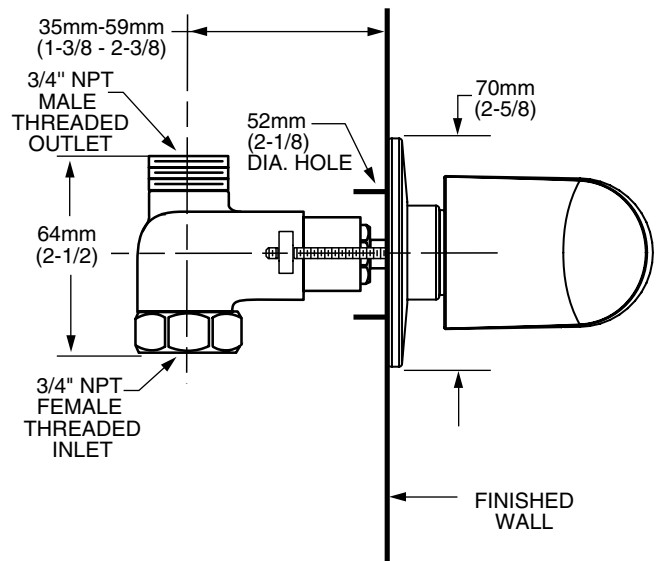

**MODEL NUMBER:**

**TRIM KITS:**

- T203.700 On/Off & Volume Control Valve Trim**  
Valve Trim ONLY. LESS Valve.

**ROUGH VALVE BODIES:**

- R701 On/Off & Volume Control Valve Rough**  
1/2" inlet/outlet. Less handle.
- R711 On/Off & Volume Control Valve Rough**  
3/4" inlet/outlet. Less handle.

**Model R701**  
1/2" NPT

**Model R711**  
3/4" NPT

**GENERAL DESCRIPTION:**

Cast brass valve body. Amaris washerless ceramic disc valve cartridge. Choice of 1/2" or 3/4" NPT inlets and outlets.

**PRODUCT FEATURES:**

In-wall single valve shall feature a cast brass valve body. Model R701 shall feature combination 1/2" NPT threaded and direct sweat inlets. 1/2" NPT female outlet. Model R711 shall feature 3/4" female inlet. 3/4" male outlet. Shall also feature 1/4 turn washerless ceramic disc valve cartridges. Trim shall be constructed of brass. Fitting shall be American Standard Model # T203.700.\_\_\_\_ (Trim) and R7\_1 (Rough Valve Body).

ROUGH VALVE BODIES	Product Number	Description		
			R701	In-wall single valve. 1/2" inlet/outlet. Less handle.
			R711	In-wall single valve. 3/4" inlet/outlet. Less handle.

**\*\* ROUGHS AND TRIMS MUST BE ORDERED SEPARATELY.**