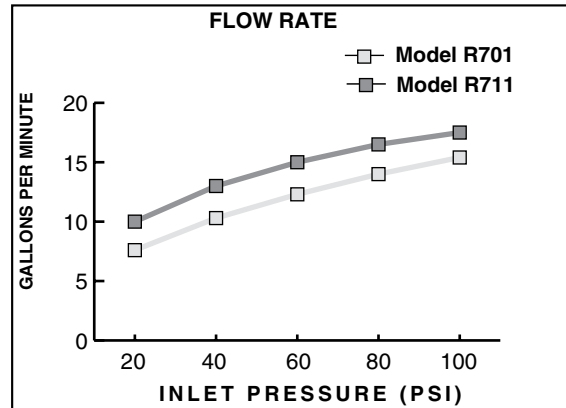

CODES AND STANDARDS

These products meet or exceed the following codes and standards:

- ASME A112.18.1
- CSA B 125

TRIM KITS**	Product Number	Description	Finish Options			
			Polished Chrome	PVD Blackened Bronze	PVD Polished Brass	PVD Satin Nickel
			002	068	099	295
	T200.700	On/Off & Volume Control Valve Trim.				

ROUGH VALVE BODIES	Product Number	Description		
			R701	In-wall single valve. 1/2" inlet/outlet. Less handle.
			R711	In-wall single valve. 3/4" inlet/outlet. Less handle.

** ROUGHS AND TRIMS MUST BE ORDERED SEPARATELY.