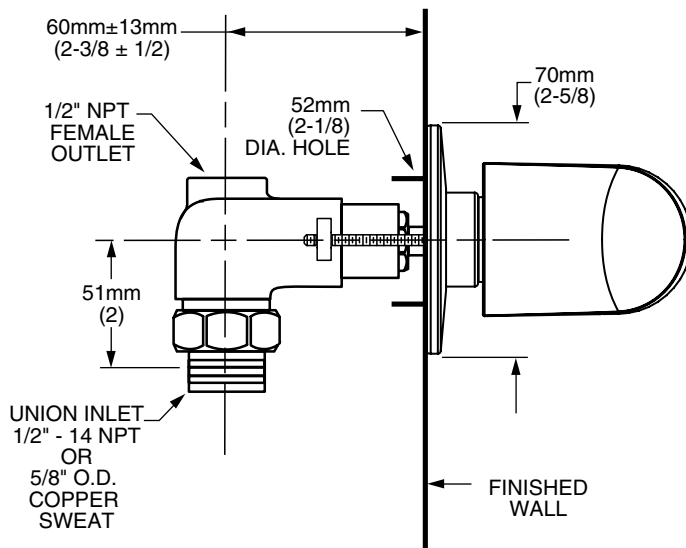

**MODEL NUMBER:**

**TRIM KITS:**

- T203.700 On/Off & Volume Control Valve Trim**  
Valve Trim ONLY. LESS Valve.

**ROUGH VALVE BODIES:**

- R701 On/Off & Volume Control Valve Rough**  
1/2" inlet/outlet. Less handle.
- R711 On/Off & Volume Control Valve Rough**  
3/4" inlet/outlet. Less handle.

**Model R701**  
1/2" NPT

**Model R711**  
3/4" NPT

**GENERAL DESCRIPTION:**

Cast brass valve body. Amaris washerless ceramic disc valve cartridge. Choice of 1/2" or 3/4" NPT inlets and outlets.

**PRODUCT FEATURES:**

In-wall single valve shall feature a cast brass valve body. Model R701 shall feature combination 1/2" NPT threaded and direct sweat inlets. 1/2" NPT female outlet. Model R711 shall feature 3/4" female inlet. 3/4" male outlet. Shall also feature 1/4 turn washerless ceramic disc valve cartridges. Trim shall be constructed of brass. Fitting shall be American Standard Model # T203.700.\_\_\_\_ (Trim) and R7\_1 (Rough Valve Body).

ROUGH VALVE BODIES	Product Number	Description		
			R701	In-wall single valve. 1/2" inlet/outlet. Less handle.
			R711	In-wall single valve. 3/4" inlet/outlet. Less handle.

**\*\* ROUGHS AND TRIMS MUST BE ORDERED SEPARATELY.**