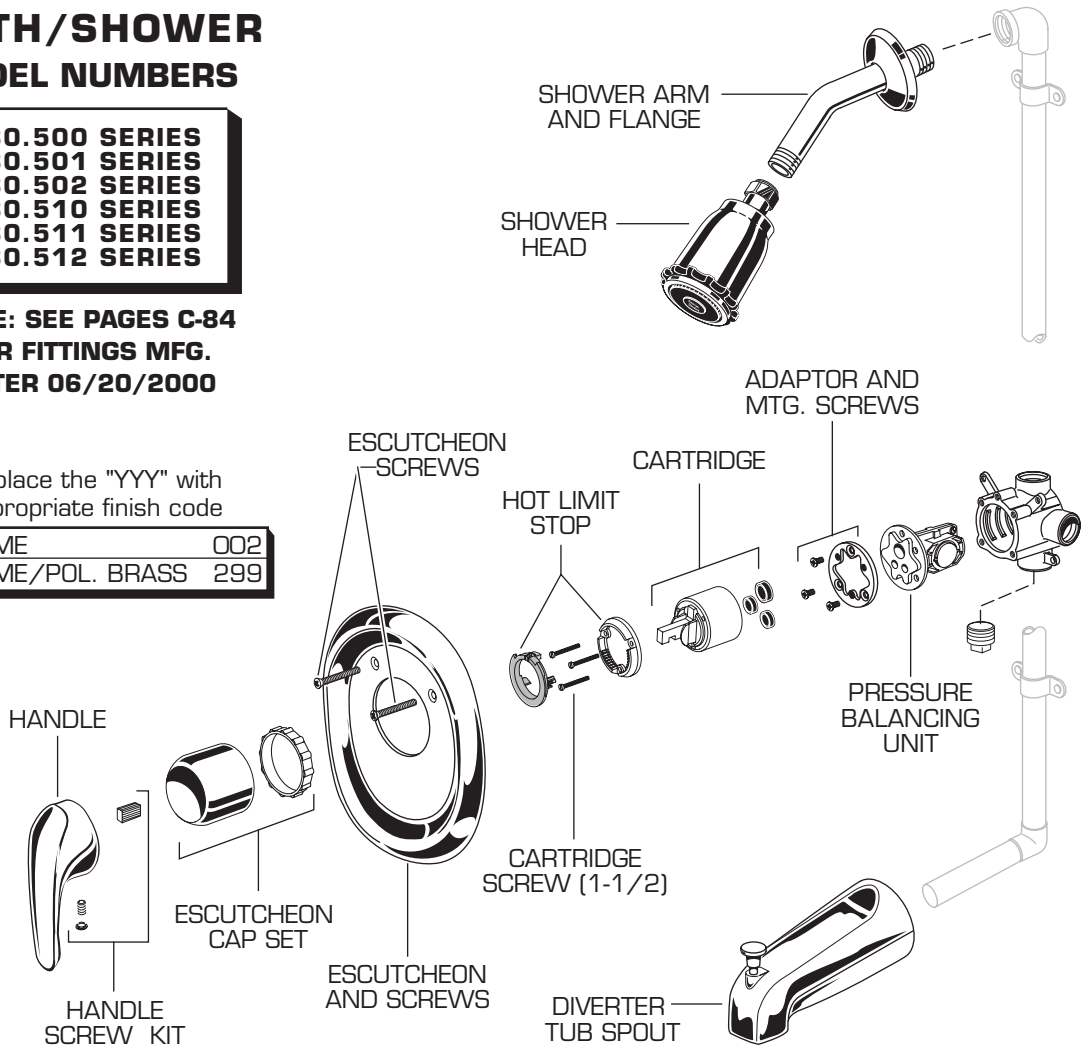

**(DIAPHRAGM STYLE)
PRESSURE BALANCING
BATH/SHOWER
MODEL NUMBERS**

- 1480.500 SERIES**
- 1480.501 SERIES**
- 1480.502 SERIES**
- 1480.510 SERIES**
- 1480.511 SERIES**
- 1480.512 SERIES**

**NOTE: SEE PAGES C-84
FOR FITTINGS MFG.
AFTER 06/20/2000**

★ Replace the "YYY" with appropriate finish code

CHROME	002
CHROME/POL. BRASS	299

REPAIR PARTS	DESCRIPTION	PART NUMBER ★	PKG QTY
Handle Parts	Handle	060327-YYY0A	1
	Handle Screw Kit	030126-0070A	1
Faucet Parts	Hot Limit Stop	023593-0070A	1
	Cartridge	023529-0070A	1
	Cartridge Screws (1-1/2")	023603-0070A	3
	Pressure Balancing Unit	051091-0070A	1
	Adapter and Mtg. Screws	051207-0070A	1
	Escutcheon Cap Set	030243-YYY0A	1
Trim Parts	Escutcheon Screws	078016-YYY0A	2
	Escutcheon and Screws	060328-YYY0A	1
	Shower Arm and Flange	023560-YYY0A	1
	Shower Head	953520-YYY0A	1
	Diverter Tub Spout (Slip-On)	022650-YYY0A	1
	Diverter Tub Spout (I.P.S.)	022635-YYY0A	1