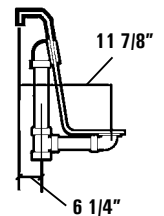

Two Person Bath

CAN BE USED IN AN UNDERMOUNT APPLICATION

Rough-In Plumbing Measurements

SPECIFICATIONS:

GENERAL SPECIFICATIONS:

Tub Size	66" x 42" x 22 3/4"
	168 cm x 107 cm x 60 cm
Bathing Well	42" long
	27" wide
	21 1/2" interior
Shipping Weight	226 lbs. / 102 kg
Tub Weight Filled	1001 lbs. / 454 kg
Gallons to Overflow	97 gal. / 366 L
Gallons to Operate	1 bather: 79 gal. / 299 L
	2 bathers: 60 gal. / 227 L