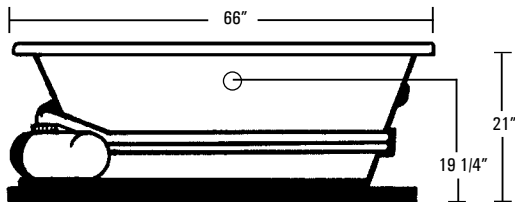

Two Person Bath

CAN BE USED IN AN UNDERMOUNT APPLICATION

Rough-In Plumbing Measurements

SPECIFICATIONS:

GENERAL SPECIFICATIONS:

Tub Size	66" x 42" x 22 3/4"
	168 cm x 107 cm x 60 cm
Bathing Well	42" long
	27" wide
	21 1/2" interior
Shipping Weight	226 lbs. / 102 kg
Tub Weight Filled	1001 lbs. / 454 kg
Gallons to Overflow	97 gal. / 366 L
Gallons to Operate	1 bather: 79 gal. / 299 L
	2 bathers: 60 gal. / 227 L