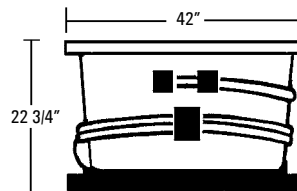

Two Person Bath

CAN BE USED IN AN UNDERMOUNT APPLICATION

Rough-In Plumbing Measurements

SPECIFICATIONS:

GENERAL SPECIFICATIONS:

Tub Size	66" x 42" x 22 3/4"
	168 cm x 107 cm x 60 cm
Bathing Well	42" long
	27" wide
	21 1/2" interior
Shipping Weight	226 lbs. / 102 kg
Tub Weight Filled	1001 lbs. / 454 kg
Gallons to Overflow	97 gal. / 366 L
Gallons to Operate	1 bather: 79 gal. / 299 L
	2 bathers: 60 gal. / 227 L