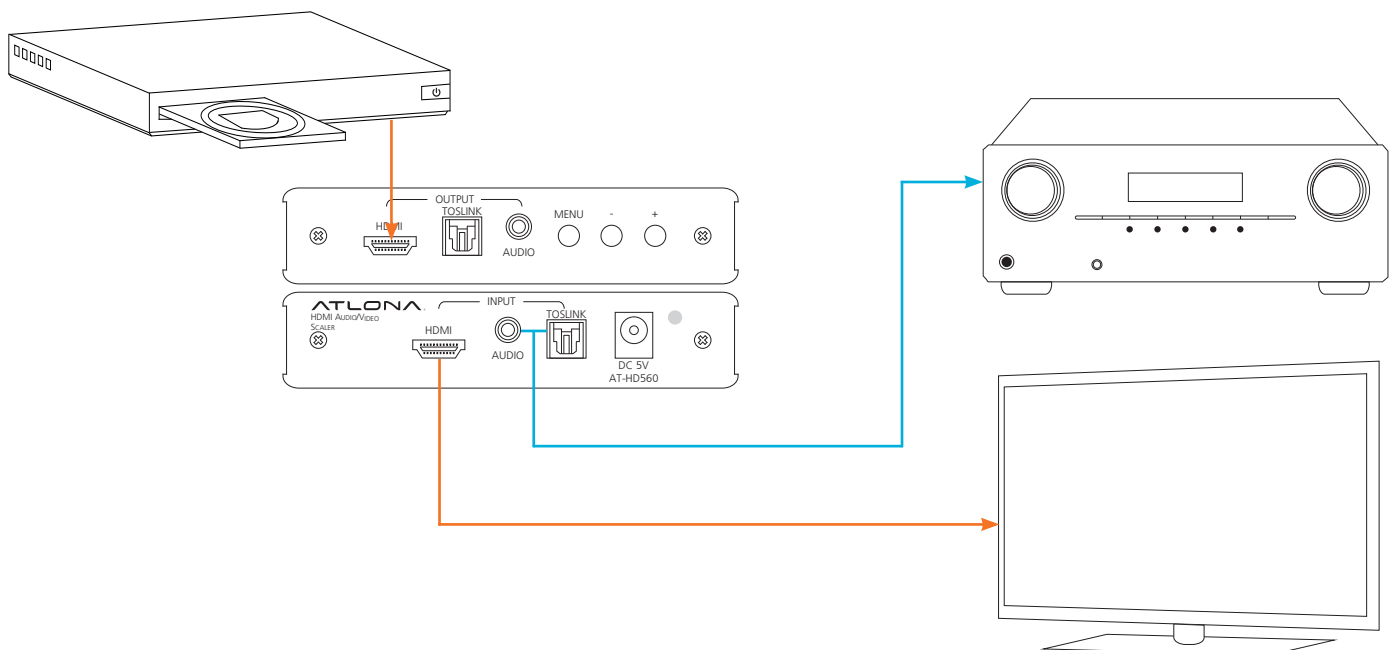

Connection and Installation