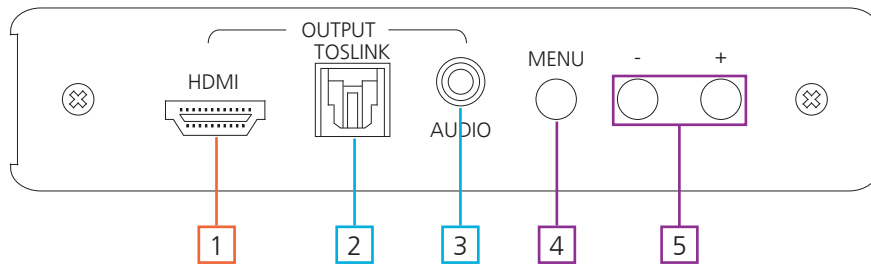

Panel Description

Front Panel