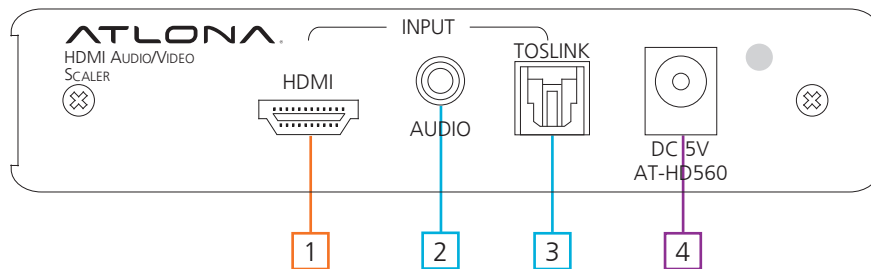

Panel Description

Front Panel

1. HDMI output port: Connect a display here.
2. Toslink output port: Connect digital audio (over fiber optic cable) to an audio receiver
3. 3.5mm audio output port: Connect analog audio to analog equipment
4. Menu button: Press to activate on-screen menu and to confirm selections
5. +/- buttons: Use to navigate the OSD menu

Back Panel

1. HDMI input port: Connect HDMI/DVI source
2. 3.5mm audio input port: Connect analog audio (ex. PC)
3. TOSLINK input port: Connect digital audio (ex. DVD player or STB)
4. 5V DC port: Connect included 5V DC power adapter

Connection and Installation