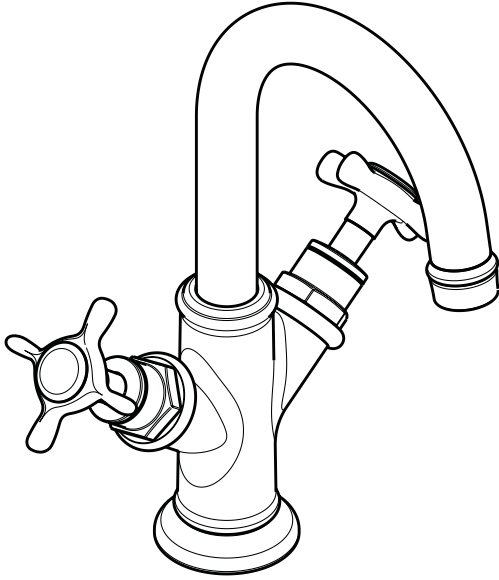

Axor Montreux 2-Handle Lavatory Faucet

16505XX1

Product Features

- Traditional cross handles with 90° ceramic cartridges
- Single hole installation
- Solid brass
- Spout swivels 150°
- Includes pop-up drain
- 2.2 gpm max.

Available Finishes

Chrome	16505001
Brushed Nickel	16505821
Polished Nickel	16505831

Optional Accessories

Cap kit set	16911XX0
-------------	----------

Installation Notes

- 3/8" supply hoses – requires 3/8" compression fittings