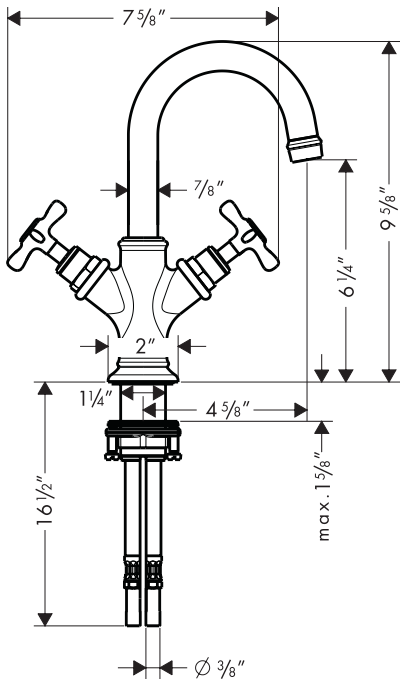

Axor Montreux 2-Handle Lavatory Faucet

16505XX1

Product Features

- Traditional cross handles with 90° ceramic cartridges
- Single hole installation
- Solid brass
- Spout swivels 150°
- Includes pop-up drain
- 2.2 gpm max.

Available Finishes

Chrome	16505001
Brushed Nickel	16505821
Polished Nickel	16505831

Optional Accessories

Cap kit set	16911XX0
-------------	----------

Installation Notes

- 3/8" supply hoses – requires 3/8" compression fittings

The measurements shown are for reference only.

Products and specifications shown are subject to change without notice.

Specification sheet revised 3/2008

AXOR[®]
hansgrohe

Free Manuals Download Website

<http://myh66.com>