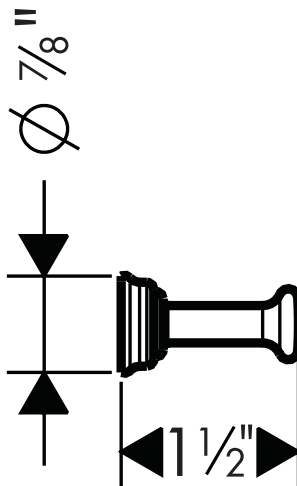

Product Features

- Solid brass

Available Finishes

Chrome	42137000
Brushed Nickel	42137820
Polished Nickel	42137830

The measurements shown are for reference only.

Products and specifications shown are subject to change without notice.