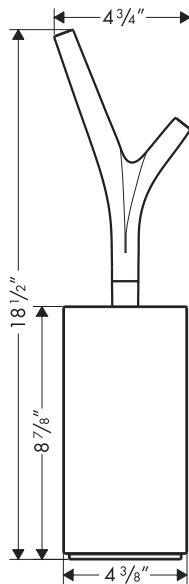

# Axor Massaud Toilet Brush with Holder

42235000

## Product Features

- White porcelain vessel
- Brush with chrome handle, nylon bristles

The measurements shown are for reference only.

Products and specifications shown are subject to change without notice.