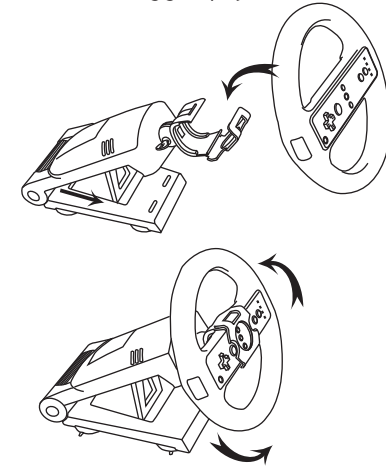

FEATURES

The Racing Wheel adds a comfortable and exciting way to experience driving and racing games on the Nintendo Wii™ game system. With the Racing Wheel, you'll enjoy improved accuracy and control. Load your Wii™ Remote into the Racing Wheel with an easy snap while still having access to all the buttons.

- Must be used with a Wii™ Remote (not included)
- For use with games designed for the Racing Wheel (not included)
- Simple to use and offers intuitive control
- Makes it easy to access the buttons of your Wii™ Remote
- Racing wheel automatically recenters itself for real driving simulation
- Secure suction mount table attachment
- Adjustable steering angle and multi-angle X,Y,Z axis movement
- Customizable angle lock

DIAGRAMS

Racing Wheel for game playing

1. Standard racing gameplay

2. Advanced racing gameplay

3. Multi-axis racing gameplay

(Wii™ Remote not included)

WARRANTY AND TECHNICAL SUPPORT

Every Blockhead branded product comes with a 90 day warranty (U.S. Only). Blockhead will replace, repair or refund any defective products or components at no charge to you within 90 days of the purchase date. This warranty does not apply if the Blockhead branded product has been damaged by misuse, neglect, or reasons unrelated to defective materials or assembly. Blockhead is not responsible or liable for loss of data or loss of equipment use. You must retain a copy of your original receipt for warranty support.