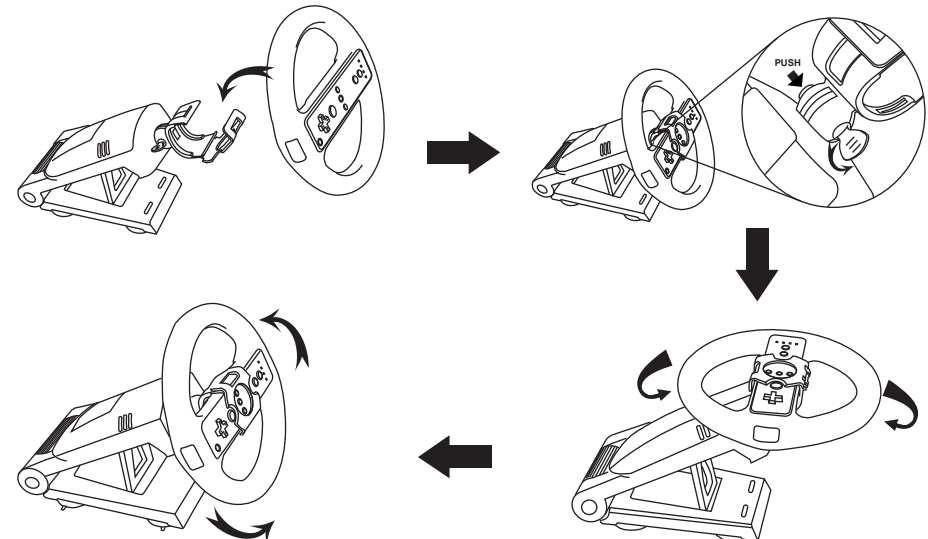

- Must be used with a Wii™ Remote (not included)
- For use with games designed for the Racing Wheel (not included)
- Simple to use and offers intuitive control
- Makes it easy to access the buttons of your Wii™ Remote
- Racing wheel automatically recenters itself for real driving simulation
- Secure suction mount table attachment
- Adjustable steering angle and multi-angle X,Y,Z axis movement
- Customizable angle lock

DIAGRAMS

Racing Wheel for game playing

1. Standard racing gameplay

2. Advanced racing gameplay

3. Multi-axis racing gameplay

(Wii™ Remote not included)

WARRANTY AND TECHNICAL SUPPORT

Every Blockhead branded product comes with a 90 day warranty (U.S. Only). Blockhead will replace, repair or refund any defective products or components at no charge to you within 90 days of the purchase date. This warranty does not apply if the Blockhead branded product has been damaged by misuse, neglect, or reasons unrelated to defective materials or assembly. Blockhead is not responsible or liable for loss of data or loss of equipment use. You must retain a copy of your original receipt for warranty support.