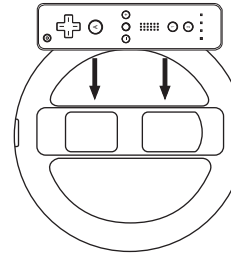

DIAGRAMS

Racing Wheel for game playing

1. Standard racing gameplay