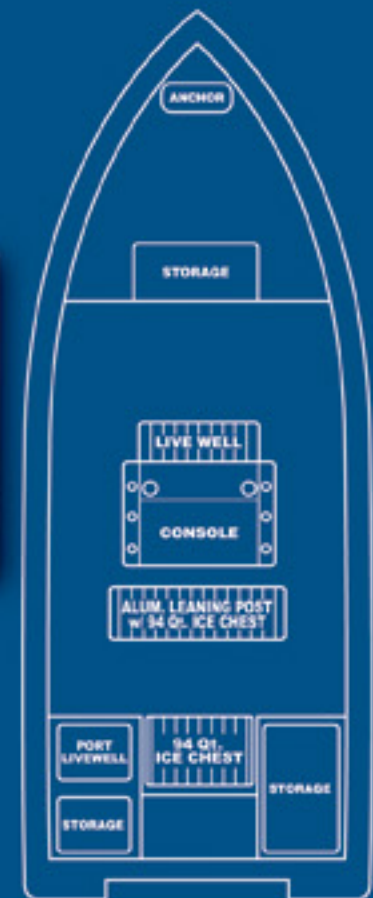

220 V-Bay LC

Powered by
EVINRUDE

220 V-BAY LC SPECIFICATIONS

- 7 persons or 1375 lbs.
- 1610 lbs. – persons, motor and gear
- 150 horsepower maximum
- Hull weight – Approx. 1350 lbs
- Length – 22'2"
- Beam – 96" (8')
- Draft – 12" (approx.)

The 220 V-Bay was designed for having big family fun or getting serious with fishing. A large rear casting deck with fiberglass lids, walk around gunnel, and Alum Leaning post with 94qt ice chest, provide plenty of space and comfort for as long as you want to spend on the water. In addition, its lined cap adds a unique look that sets it apart.

Walk Around Gunnel

Extra Ice Chest in Back

Port Livewell

Free Manuals Download Website

<http://myh66.com>

<http://usermanuals.us>

<http://www.somanuals.com>

<http://www.4manuals.cc>