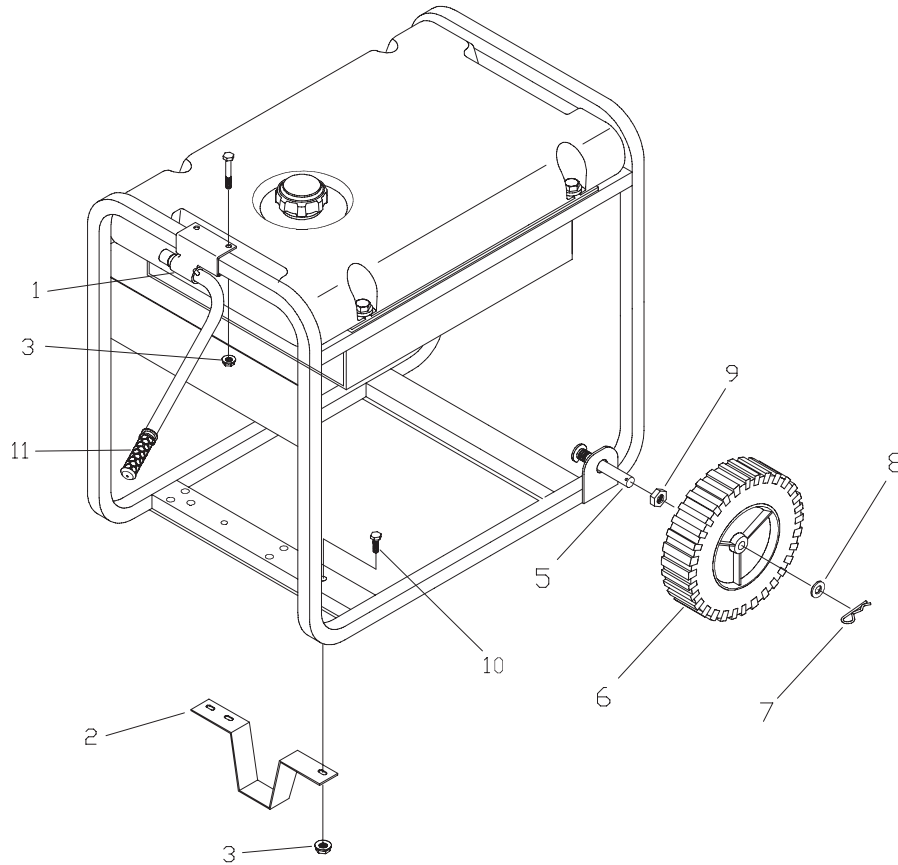

§ - Contact Engine Manufacturer

* - Items without part numbers are common fasteners and are available at your local hardware store.

EXPLODED VIEW AND PARTS LIST - ALTERNATOR

Item	Part #	Description
1	186059GS	ADAPTER, Mounting, Alternator
2	191685GS	ROTOR (Includes Item 14)
3	191686AGS	STATOR
4	186060GS	RBC, with O-Ring (p/n 189197GS)
5	86308GS	HHCS, M6 - 1.0 x 115 SEMS
6	91825GS	ASSY, Holder, Rectifier/Brush
7	66849GS	TAPTITE, M5 - 0.8 x 16
8	22694GS	RECEPTACLE, 6 pin
9	81917GS	PIN, Roll, 4mm x 10
10	193428AGS	ASSY, Wire, Ground
13	194274GS	HARNESS, Wire, Power
14	65791GS	BEARING

EXPLODED VIEW AND PARTS LIST - CONTROL PANEL

Item	Part #	Description
1	195112GS	KIT, Cover Control Panel
2	188889AGS	CONTROL PANEL, Compact
6	68759GS	OUTLET, 120V, 20A, Duplex
7	*	NUT, Palnut, Pushnut, 5/32
8	84198GS	CAP, Breaker, Circuit
9	75207DGS	BREAKER, Circuit
10	68867GS	OUTLET, 120/240V Locking, 20A
11	*	NUT, Palnut, Pushnut, 3/16
12	*	PPPHS, M3 - 0.5 x 18
13	93857GS	BAR, Retaining
14	188890GS	COVER, Back, Control Panel
15	*	SCREW, 3 x 18, Tapping
16	22694GS	HOUSING, Receptacle
17	*	SCREW, 3.5 x 14, Tapping

* - Items without part numbers are common fasteners and are available at your local hardware store.

EXPLODED VIEW AND PARTS LIST - WHEEL KIT

Item	Part #	Description
1	189715GS	ASSY, Handle (Includes Item 11)
2	94034GS	LEG, Mounting
3	52858GS	NUT, Locking Hex M8 - 1.25
4	*	HHCS, M8 - 1.25 x 45
5	93728GS	AXLE
6	197061GS	WHEEL
7	87005AGS	PIN
8	*	WASHER, Flat M12
9	94222QGS	NUT, 5/8 - 18 Jam Lock
10	*	HHCS, M8 - 1.25 x 20
11	189718GS	GRIP, Handle