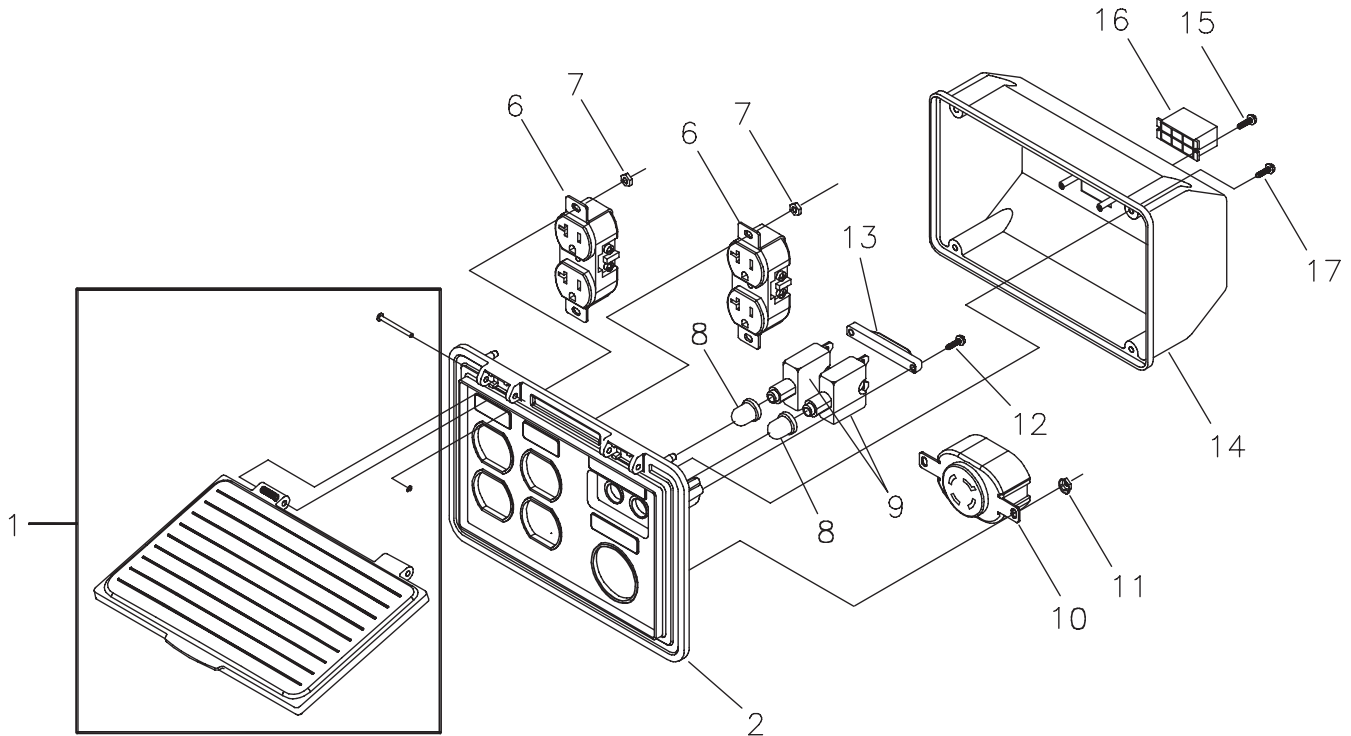

§ - Contact Engine Manufacturer

* - Items without part numbers are common fasteners and are available at your local hardware store.

EXPLODED VIEW AND PARTS LIST - ALTERNATOR

Item	Part #	Description
1	186059GS	ADAPTER, Mounting, Alternator
2	191685GS	ROTOR (Includes Item 14)
3	191686AGS	STATOR
4	186060GS	RBC, with O-Ring (p/n 189197GS)
5	86308GS	HHCS, M6 - 1.0 x 115 SEMS
6	91825GS	ASSY, Holder, Rectifier/Brush
7	66849GS	TAPTITE, M5 - 0.8 x 16
8	22694GS	RECEPTACLE, 6 pin
9	81917GS	PIN, Roll, 4mm x 10
10	193428AGS	ASSY, Wire, Ground
13	194274GS	HARNESS, Wire, Power
14	65791GS	BEARING

EXPLODED VIEW AND PARTS LIST - CONTROL PANEL

Item	Part #	Description
1	195112GS	KIT, Cover Control Panel
2	188889AGS	CONTROL PANEL, Compact
6	68759GS	OUTLET, 120V, 20A, Duplex
7	*	NUT, Palnut, Pushnut, 5/32
8	84198GS	CAP, Breaker, Circuit
9	75207DGS	BREAKER, Circuit
10	68867GS	OUTLET, 120/240V Locking, 20A
11	*	NUT, Palnut, Pushnut, 3/16
12	*	PPPHS, M3 - 0.5 x 18
13	93857GS	BAR, Retaining
14	188890GS	COVER, Back, Control Panel
15	*	SCREW, 3 x 18, Tapping
16	22694GS	HOUSING, Receptacle
17	*	SCREW, 3.5 x 14, Tapping

* - Items without part numbers are common fasteners and are available at your local hardware store.

EXPLODED VIEW AND PARTS LIST - WHEEL KIT

Item	Part #	Description
1	189715GS	ASSY, Handle (Includes Item 11)
2	94034GS	LEG, Mounting
3	52858GS	NUT, Locking Hex M8 - 1.25
4	*	HHCS, M8 - 1.25 x 45
5	93728GS	AXLE
6	197061GS	WHEEL
7	87005AGS	PIN
8	*	WASHER, Flat M12
9	94222QGS	NUT, 5/8 - 18 Jam Lock
10	*	HHCS, M8 - 1.25 x 20
11	189718GS	GRIP, Handle