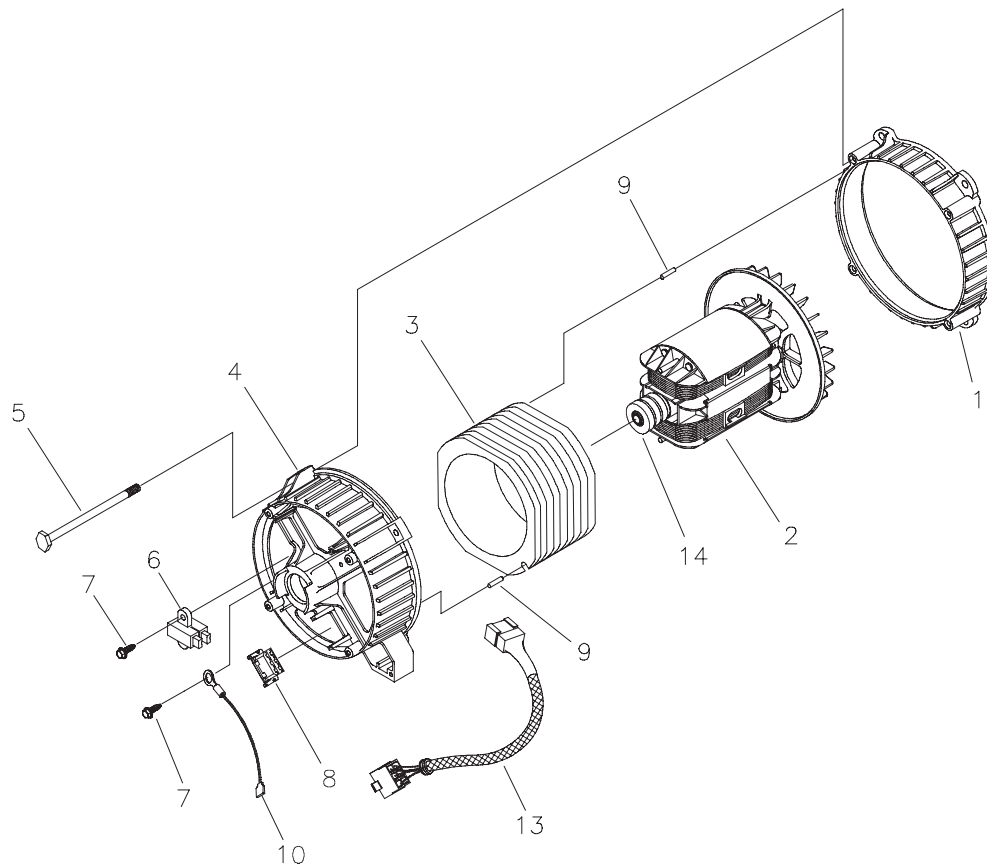

§ - Contact Engine Manufacturer

* - Items without part numbers are common fasteners and are available at your local hardware store.

EXPLODED VIEW AND PARTS LIST - ALTERNATOR

Item	Part #	Description
1	186059GS	ADAPTER, Mounting, Alternator
2	191685GS	ROTOR (Includes Item 14)
3	191686AGS	STATOR
4	186060GS	RBC, with O-Ring (p/n 189197GS)
5	86308GS	HHCS, M6 - 1.0 x 115 SEMS
6	91825GS	ASSY, Holder, Rectifier/Brush
7	66849GS	TAPTITE, M5 - 0.8 x 16
8	22694GS	RECEPTACLE, 6 pin
9	81917GS	PIN, Roll, 4mm x 10
10	193428AGS	ASSY, Wire, Ground
13	194274GS	HARNESS, Wire, Power
14	65791GS	BEARING

EXPLODED VIEW AND PARTS LIST - CONTROL PANEL

Item	Part #	Description
1	195112GS	KIT, Cover Control Panel
2	188889AGS	CONTROL PANEL, Compact
6	68759GS	OUTLET, 120V, 20A, Duplex
7	*	NUT, Palnut, Pushnut, 5/32
8	84198GS	CAP, Breaker, Circuit
9	75207DGS	BREAKER, Circuit
10	68867GS	OUTLET, 120/240V Locking, 20A
11	*	NUT, Palnut, Pushnut, 3/16
12	*	PPPHS, M3 - 0.5 x 18
13	93857GS	BAR, Retaining
14	188890GS	COVER, Back, Control Panel
15	*	SCREW, 3 x 18, Tapping
16	22694GS	HOUSING, Receptacle
17	*	SCREW, 3.5 x 14, Tapping

* - Items without part numbers are common fasteners and are available at your local hardware store.

EXPLODED VIEW AND PARTS LIST - WHEEL KIT

Item	Part #	Description
1	189715GS	ASSY, Handle (Includes Item 11)
2	94034GS	LEG, Mounting
3	52858GS	NUT, Locking Hex M8 - 1.25
4	*	HHCS, M8 - 1.25 x 45
5	93728GS	AXLE
6	197061GS	WHEEL
7	87005AGS	PIN
8	*	WASHER, Flat M12
9	94222QGS	NUT, 5/8 - 18 Jam Lock
10	*	HHCS, M8 - 1.25 x 20
11	189718GS	GRIP, Handle