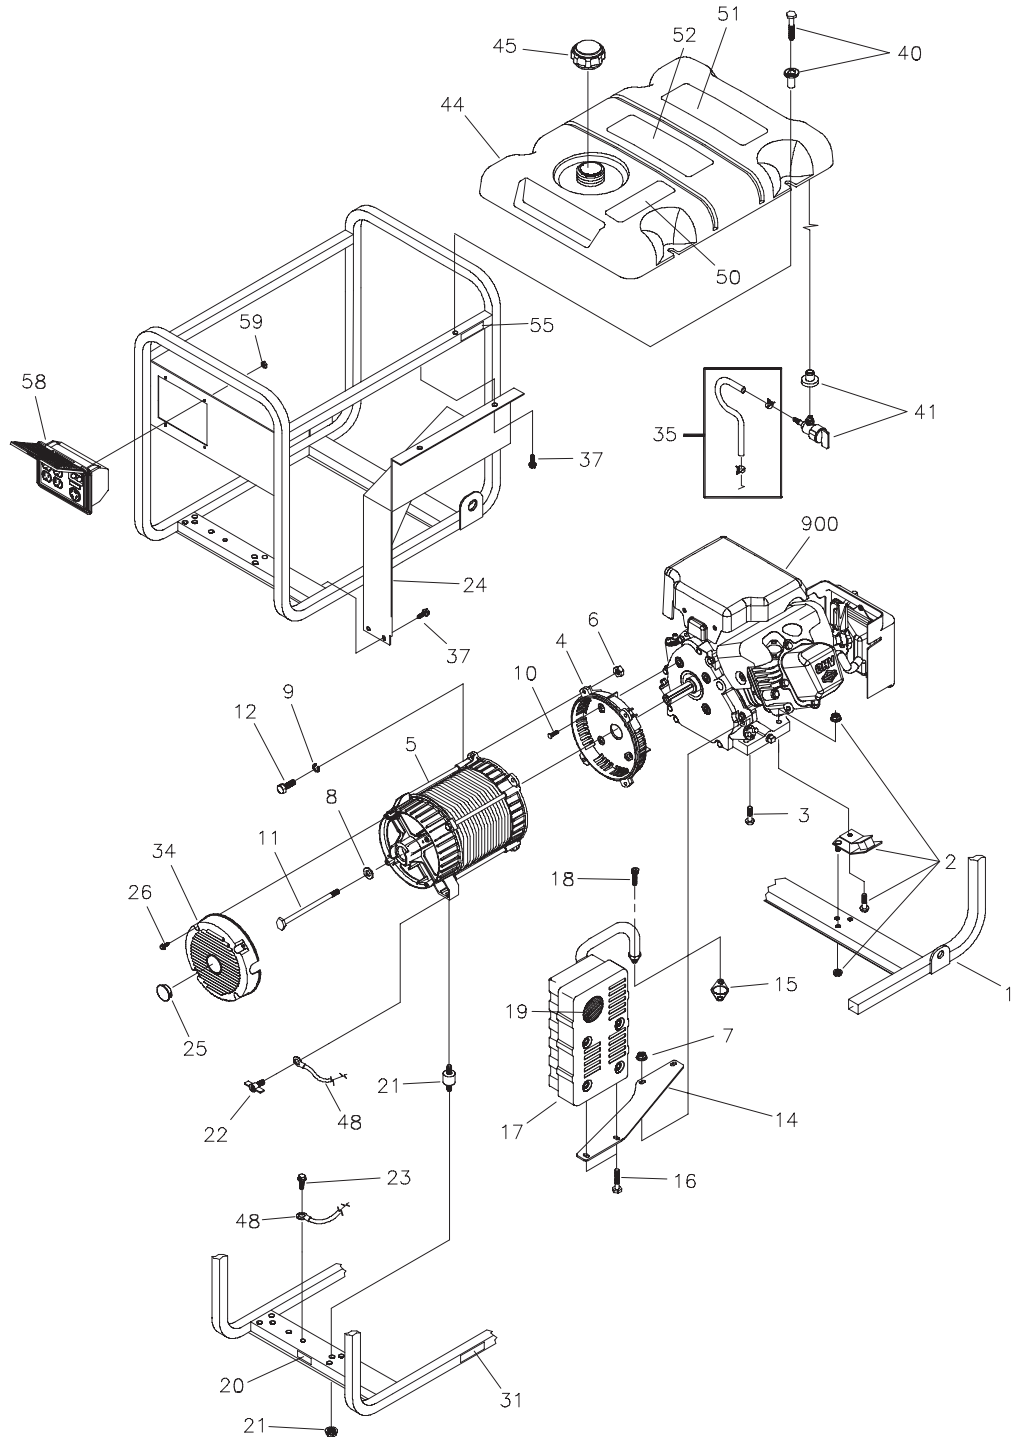

EXPLODED VIEW - MAIN UNIT

EXPLODED VIEW - PARTS LIST

Item	Part #	Description	Item	Part #	Description
1	M194779GS	CRADLE	40	194398GS	KIT, Fuel Tank Hardware (Includes Qty of 4)
2	194150GS	KIT, Vibration Mount	41	192980GS	KIT, Valve, Tank
3	*	TPHMS, M8 1.25 x 35	44	193645GS	ASSY, Tank, Fuel (Includes Items 41, 50, 51 & 52)
4	186058AGS	HOUSING, Engine Adapter	45	200095GS	CAP, Fuel
5	NSP	ASSY, Alternator (see page 4)	48	195373GS	WIRE, Ground
6	*	NUT, Hex, M8 - 1.25	50	188333GS	DECAL, Fuel Level
7	67989GS	NUT, M8 Flange Serrated	51	194799GS	DECAL, Danger
8	96796GS	WASHER, M8 Flat	52	189235GS	DECAL, Operating Instructions
9	*	WASHER, Lock M8	55	197798GS	DECAL, Fuel Shut Off
10	86307GS	HHCS, 5/16-24 x 3/4, SEMS	58	191743AGS	ASSY, Control Panel (see page 5)
11	24823GS	HHCS, 5/16-24 x 7-7/8" Lg	59	*	NUT, Nut, 3/16"
12	*	HHCS, M8 - 1.25 x 25	900	§	ENGINE
14	191785GS	BRACKET, Muffler			
15	697815	GASKET, Exhaust			
16	*	HHCS, M6 1.0 x 12 with LW			
17	188301GS	MUFFLER			
18	*	SHCS, M6 - 1.0 x 20			
19	83083GS	SCREEN, Spark Arrest			
20	B4986GS	DECAL, Ground			
22	86494GS	SCREW, Wing M6 - 1.0 x 16			
21	194153GS	KIT, Vibration Mount			
23	86292GS	SCREW, 10 - 16 x 3/4, Self Drill			
24	191790GS	SHIELD, Heat			
25	191190GS	CAP			
26	74908GS	TAPTITE, M5-0.8 x 10 Lg.			
31	196830GS	DECAL, Caution Hot Muffler			
34	195422GS	COVER, RBC with Cap			
35	195207GS	KIT, Fuel Hose with Clamp			
37	B2153GS	HHCS, 12 - 14 x 7/8" Self Driller			

Parts Not Illustrated

199051GS	MANUAL, Operator's
MS3430	MANUAL, Engine
BB3061GS	OIL BOTTLE
195576GS	KIT, Decals, Service
199384GS	DECAL, Family, CA EVP, 2006

Optional Accessories

100031	STABILIZER, Fuel

§ - Contact Engine Manufacturer

* - Items without part numbers are common fasteners and are available at your local hardware store.