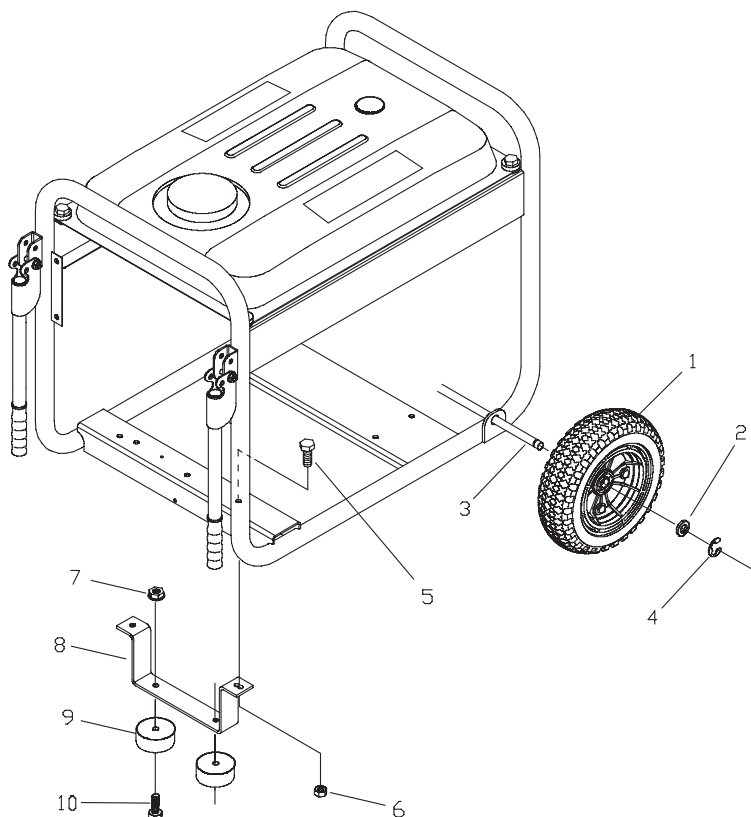

EXPLODED VIEW AND PARTS LIST

EXPLODED VIEW AND PARTS LIST - WHEEL KIT

Item	Part #	Description
1	196517GS	WHEEL
2	*	WASHER, 5/8"
3	191267RGS	AXLE, 5/8"
4	191265GS	E-RING
5	*	HHCS, M8 1.25 x 20
6	67989GS	NUT, M8, Flange Serrated
7	194005GS	NUT, 1/4 - 20 Flange, Nylok
8	B186927GS	SUPPORT, Wheel Kit
9	191413GS	MOUNT, Vibration
10	*	HHCS, 1/4 - 20 x 1

* - Items without part numbers are common fasteners and are available at your local hardware store.