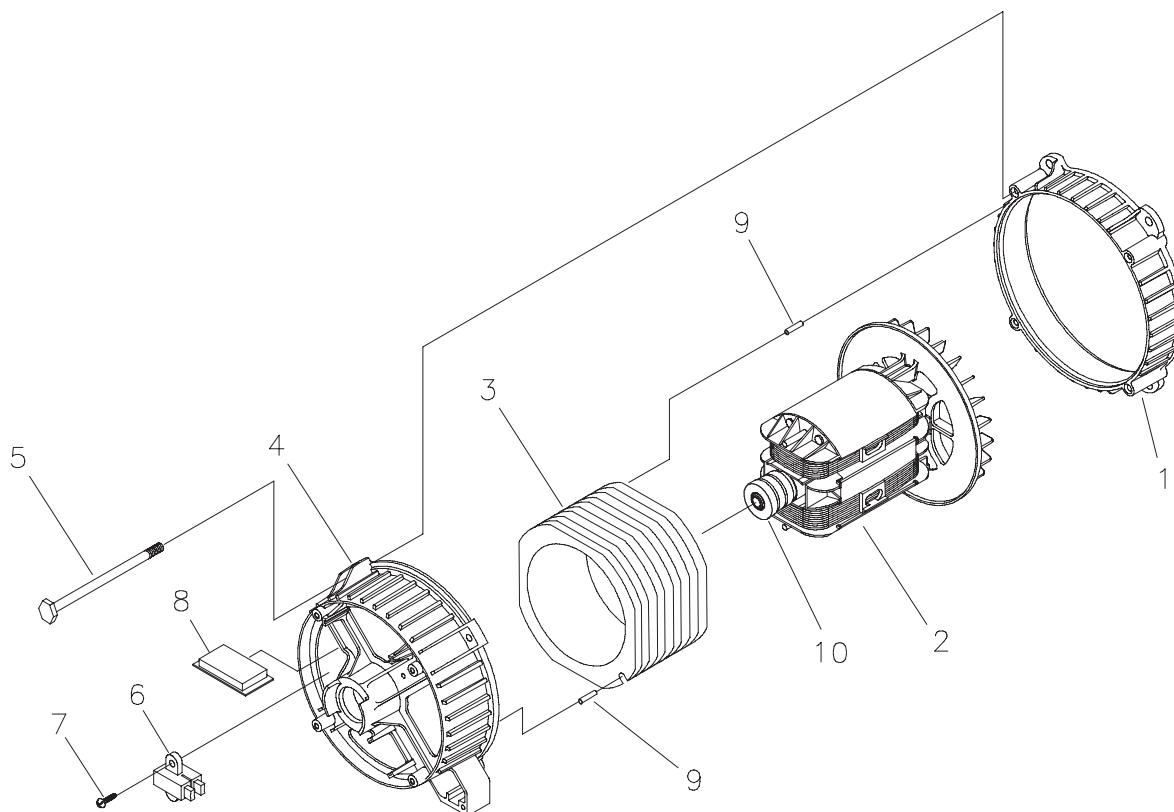

EXPLODED VIEW AND PARTS LIST

EXPLODED VIEW AND PARTS LIST - ALTERNATOR

Item	Part #	Description
1	186059GS	ADAPTER, Mounting, Alternator
2	194773GS	ASSY, Rotor (Includes Item 10)
3	198498AGS	STATOR
4	193336GS	RBC, (with O-Ring p/n 189197GS)
5	86308KGS	HHCS, M6 - 1.0 x 175 SEMS
6	66386GS	ASSY, Holder, Brush
7	66849GS	TAPTITE, M5 - 0.8 x 16
8	189769GS	BOARD, Circuit, System Control
9	81917GS	PIN, Roll, 4mm x 10
10	65791GS	BEARING