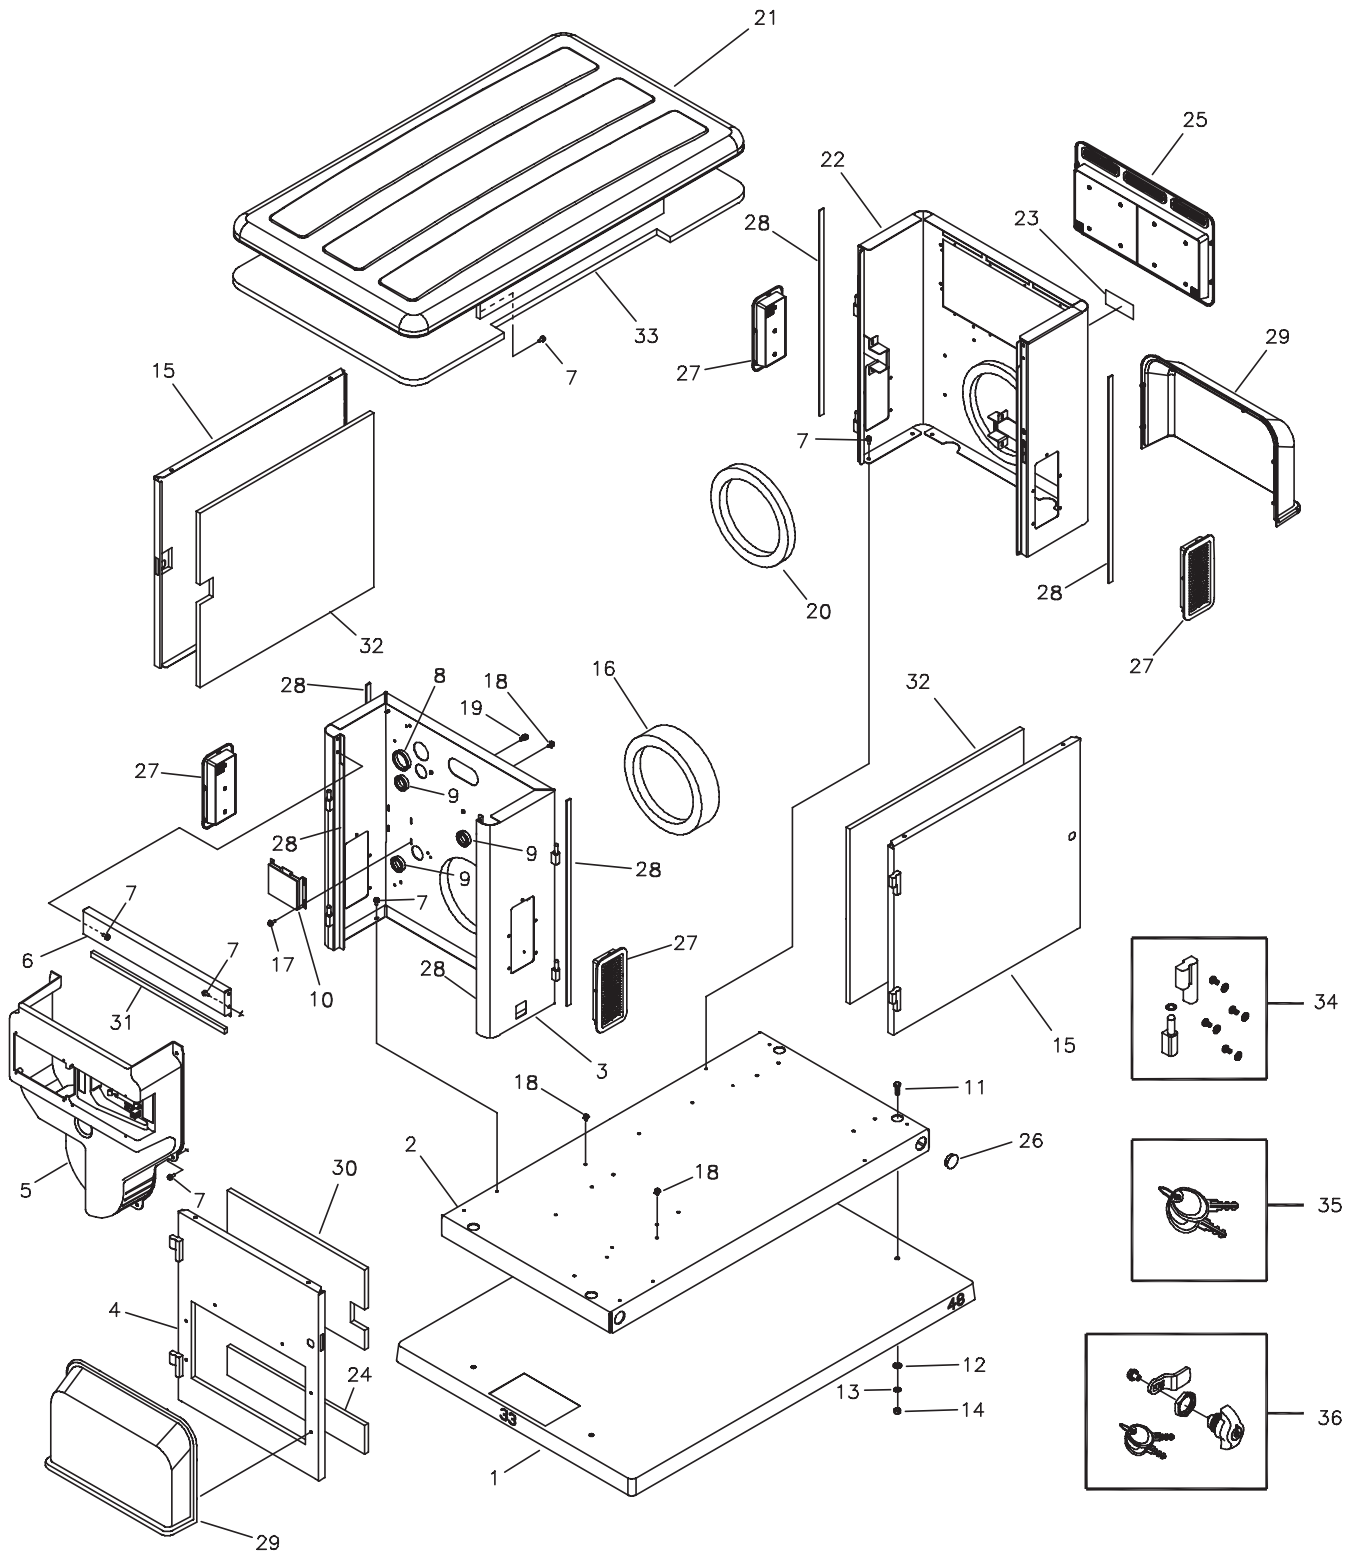

Illustrated Parts List - Main Unit

Item	Part #	Description	Item	Part #	Description
1	U203030GS	BASE, Mounting	49	194699GS	PLATE, Switch Oil Temp
2	187594GS	MOUNT, Vibration	50	809743	SCREW
3	24910GS	HHS, Trilobular 5/16 - 18 x 1/2	51	NSP	ASSY, Alternator (see page 7)
4	194683GS	SOLENOID, Gas Fuel	52	692062	SCREW
5	194829GS	FITTING, Coupling	53	193506GS	DECAL, Caution Hot Surface
6	194830GS	REGULATOR	54	809872	GASKET
7	195936GS	BRACKET, Mounting Solenoid	55	202885GS	MUFFLER
8	202382GS	FITTING, 3/4 Flare to 3/8 NPT	56	202884GS	BASE, Muffler Box
9	*	HHCS, M6 - 1.0 x 16	57	203533GS	KIT, Insulation, Muffler Box Base
10	*	HHCS, M6 - 1.0 x 30	58	56893GS	CRIMPTITE, 10 - 24 x 1/2
11	*	WASHER, 1/4 Lock	59	202988GS	ASSY, Bulkhead, Alternator End w/Insulation
12	*	NUT, M6 - 1.0	60	203534GS	KIT, Insulation, Muffler Box Top
13	B4300GS	HHS, Trilobular, 1/4 - 20 x 1/2	61	194682GS	COLLECTOR, Muffler Box
14	194818GS	BATTERY	62	202883GS	BOX, Muffler Top
15	185939UGS	WIRE-A, Black	63	192445GS	SCREW, 10 - 32 x 5/8
16	198913GS	KIT, Battery Hardware	64	*	WASHER, M6 Shakeproof
17	198593DGS	WIRE-A, Red	70	205397GS	DECAL, Requirements, Fuel ENGINE
18	202958GS	TUBE, Air Cleaner	900	§	FUEL HOSE
19	B4995GS	HHS, Trilobular, 1/4-20 x 7/8	901	843644	CLAMP
20	*	WASHER, Flat 5/16 - M8	902	843438	
23	1723165SM	HOSE, Oil Drain	Items Not Illustrated		
24	186649GS	DECAL, Oil Drain	202826GS		MANUAL, Install
25	*	HHCS, 5/16 - 18 x 2.5 Full Thread	202827GS		MANUAL, Operator's
26	*	NUT, 5/16 - 18	MS3483		MANUAL, Engine
27	*	WASHER, Lock 5/16 - M8	202944GS		KIT, Manual/Accessory, HGS
28	186790CGS	WIRE	198810GS		PAINT, Touchup, HGS, Gray
29	*	HHCS, 5/16 - 18 x 2"	198811GS		PAINT, Touchup, Metallic Silver 1/2 oz Bottle
30	*	HHCS, M12 - 1.75 x 35	B3518GS		CAP, Funnel Oil Bottle
31	*	WASHER, M12	202295GS		HOSE, Flex
32	B194685GS	SUPPORT, Engine/Alternator, Black	198866GS		KIT, Led Remote
33	202922GS	SCREEN	203438GS		KIT, Decals, Service
34	*	WASHER, Shakeproof Ext. M6-1/4	Optional Accessories		
35	185939WGS	WIRE, Ground	199475GS		PAINT, Touchup, Spray, Silver, 12oz
36	*	WASHER, 3/8 Lock	199474GS		PAINT, Touchup, Spray, Gray, 12oz
37	*	WASHER, Flat, 3/8 - M10	6030		KIT, Cold Weather (Includes Battery and Oil Warmers)
38	*	HHCS, 3/8 - 16 x 1	* - Items without part numbers are common fasteners and are available at local hardware stores.		
39	B198896GS	BRACKET, Mounting Alt, Black	§ - Contact Engine Manufacturer		
40	202761GS	DUCT, Air			
41	*	SCREW, M5.8 x 10, Taptite			
42	*	WASHER, Lock 3/8			
43	*	SHCS, 3/8 - 16 x 1-1/4			
44	*	HHCS, 5/16 - 18 x 3/4			
45	B4300GS	HHS, Trilobular, 1/4 - 20 x 1/2			
46	*	PPHMS, 4-40 x 0.19			
47	*	WASHER, Lock #4			
48	186205GS	SWITCH, Oil Temp			

Exploded View - Enclosure