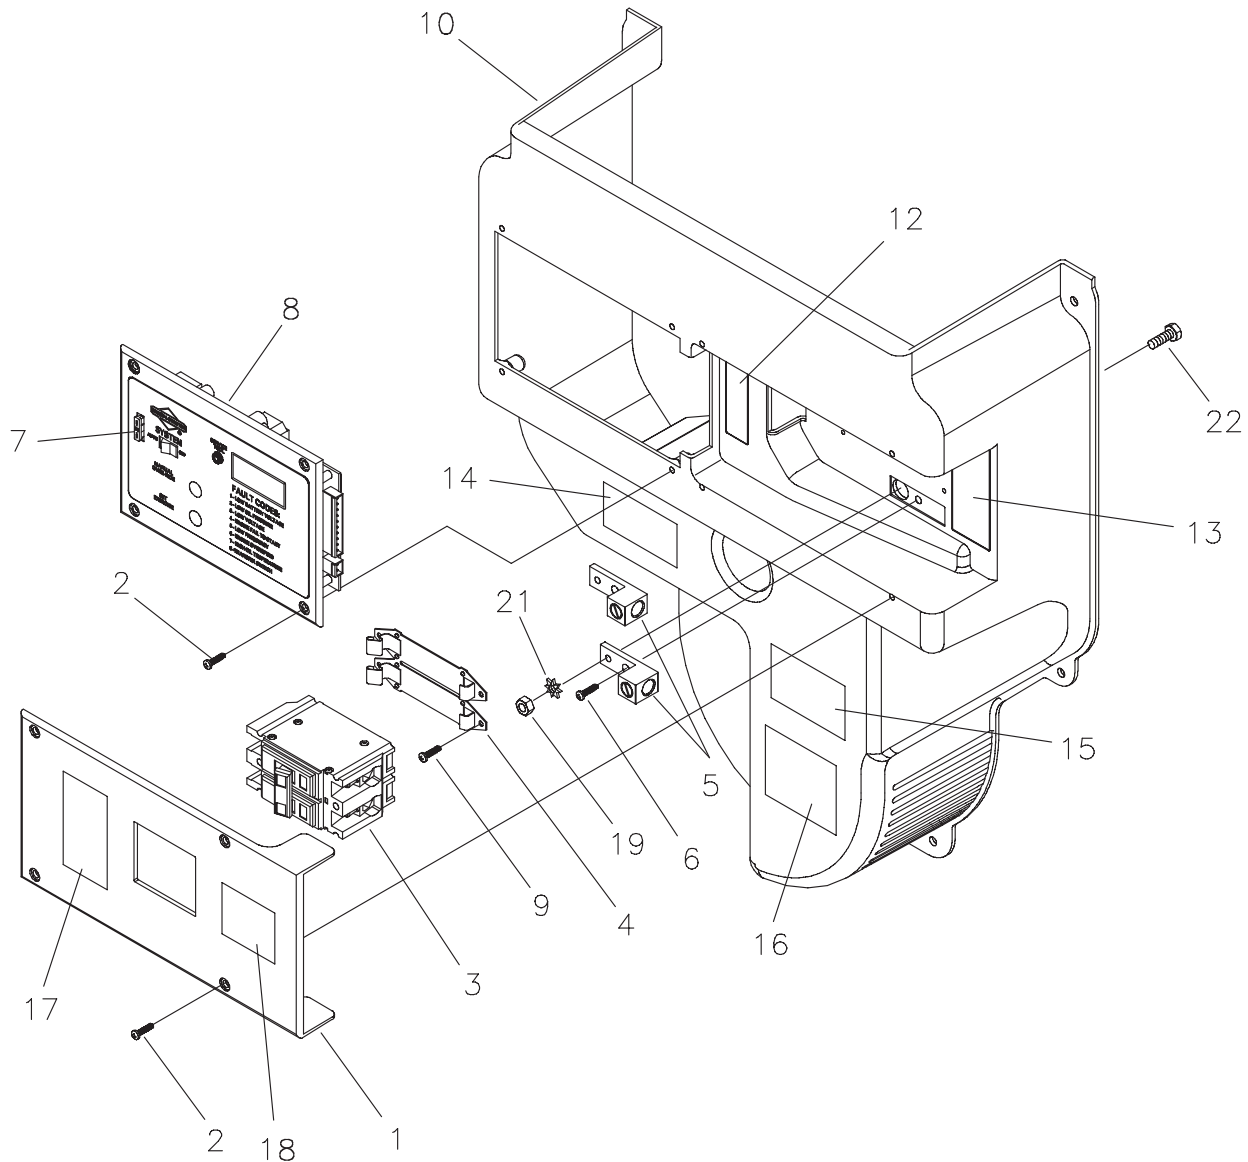

Exploded View & Illustrated Parts List - Control Panel

Item	Part #	Description
1	198911GS	ASSY., Cover, Circuit Breaker w/ Decals
2	*	SCREW, 10 x 0.62, Plastite
3	202593GS	BREAKER, Circuit 100A, 2P
4	192770GS	BRACKET, Mounting Breaker
5	199011GS	LUG, Ground Connect
6	191991GS	BOLT, 1/4-10 x 1, Plastite
7	198573GS	FUSE, Auto Type 15 Amp
8	196655GS	ASSY., Control Panel
9	197492GS	SCREW, PT, M4 - 1.79 x 16.0
10	198910GS	ASSY., Duct, Engine Air w/ Decals
12	198549GS	DECAL, Terminal Block
13	198550GS	DECAL, Ground, Neutral
14	205393GS	DECAL, Warning, Outdoor Install
15	193297GS	DECAL, Caution, Standby
16	205392GS	DECAL, Warning, Auto Start

Item	Part #	Description
17	205394GS	DECAL, Caution, Electric Shock
18	205395GS	DECAL, Warning Shock
19	*	NUT, 1/4 - 20
21	*	WASHER, Shakeproof, Ext. M6 1/4
22	*	HHCS, 1/4 - 20 x 3/4

Items Not Illustrated

202882GS	HARNESS, Wire, CTL Board to Engine/Alternator
198517GS	HARNESS, Wire, E1 & E2 Sensing
203020GS	HARNESS, AVR
198515GS	CONNECTOR, Terminal, 2 Pin
198516GS	CONNECTOR, Terminal, 10 Pin

* - Items without part numbers are common fasteners and are available at local hardware stores.