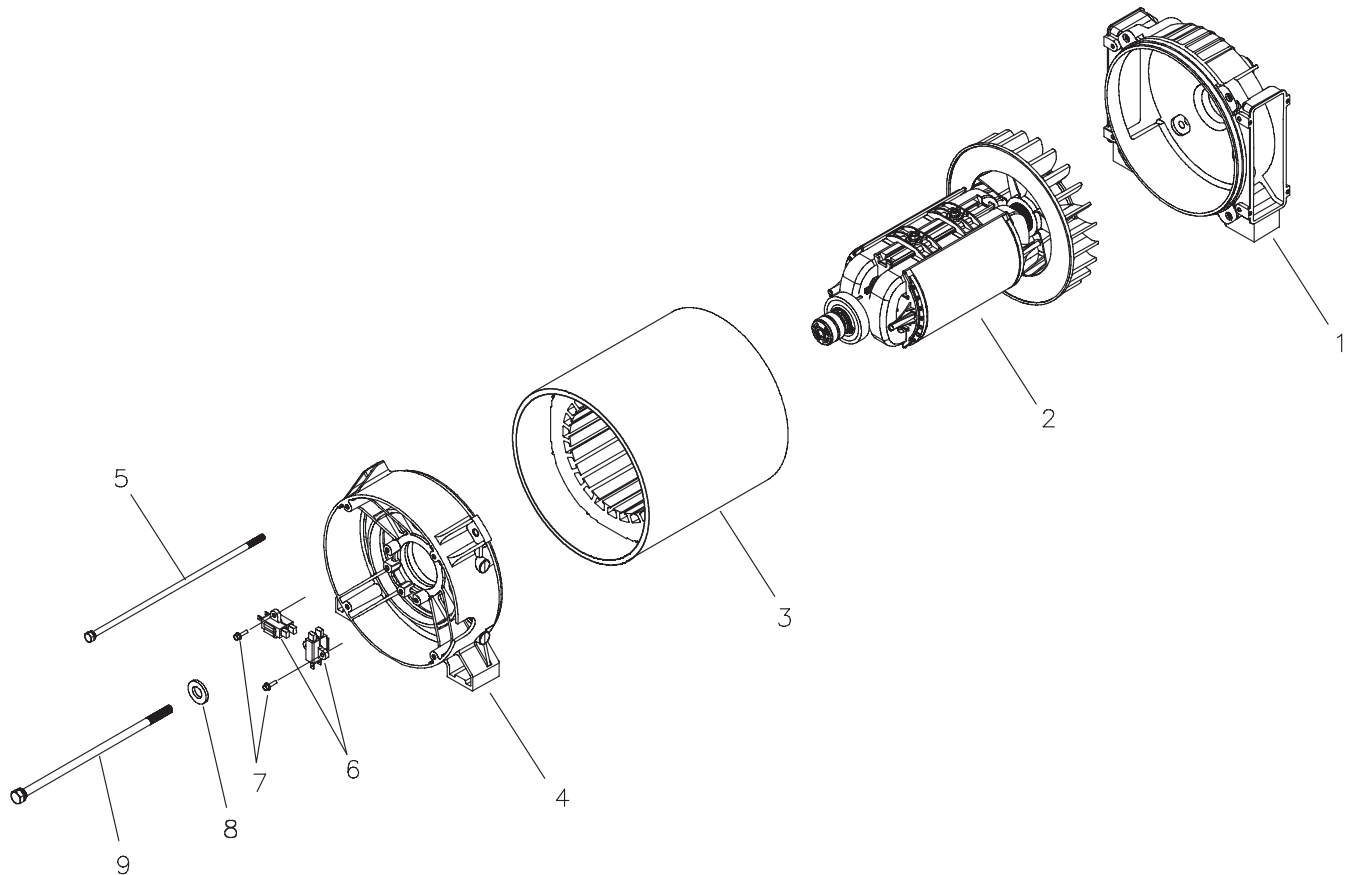

# Exploded View & Illustrated Parts List - Control Panel

Item	Part #	Description
1	198911GS	ASSY., Cover, Circuit Breaker w/ Decals
2	*	SCREW, 10 x 0.62, Plastite
3	202593GS	BREAKER, Circuit 100A, 2P
4	192770GS	BRACKET, Mounting Breaker
5	199011GS	LUG, Ground Connect
6	191991GS	BOLT, 1/4-10 x 1, Plastite
7	198573GS	FUSE, Auto Type 15 Amp
8	196655GS	ASSY., Control Panel
9	197492GS	SCREW, PT, M4 - 1.79 x 16.0
10	198910GS	ASSY., Duct, Engine Air w/ Decals
12	198549GS	DECAL, Terminal Block
13	198550GS	DECAL, Ground, Neutral
14	205393GS	DECAL, Warning, Outdoor Install
15	193297GS	DECAL, Caution, Standby
16	205392GS	DECAL, Warning, Auto Start

# Exploded View & Illustrated Parts List - Alternator

Item	Part #	Description
1	195235GS	ADAPTER, Mounting, Alternator
2	199252GS	ASSY, Rotor
3	199254GS	STATOR
4	195234GS	RBC
5	197177GS	HEX HEAD, SEM Screw
6	66386GS	ASSY, Holder, Brush
7	66849GS	TAPTITE, M5 - 0.8 x 16
8	203200GS	WASHER, 3/8" SAE
9	200442GS	BOLT, 3/8 - 24 x 15.20"