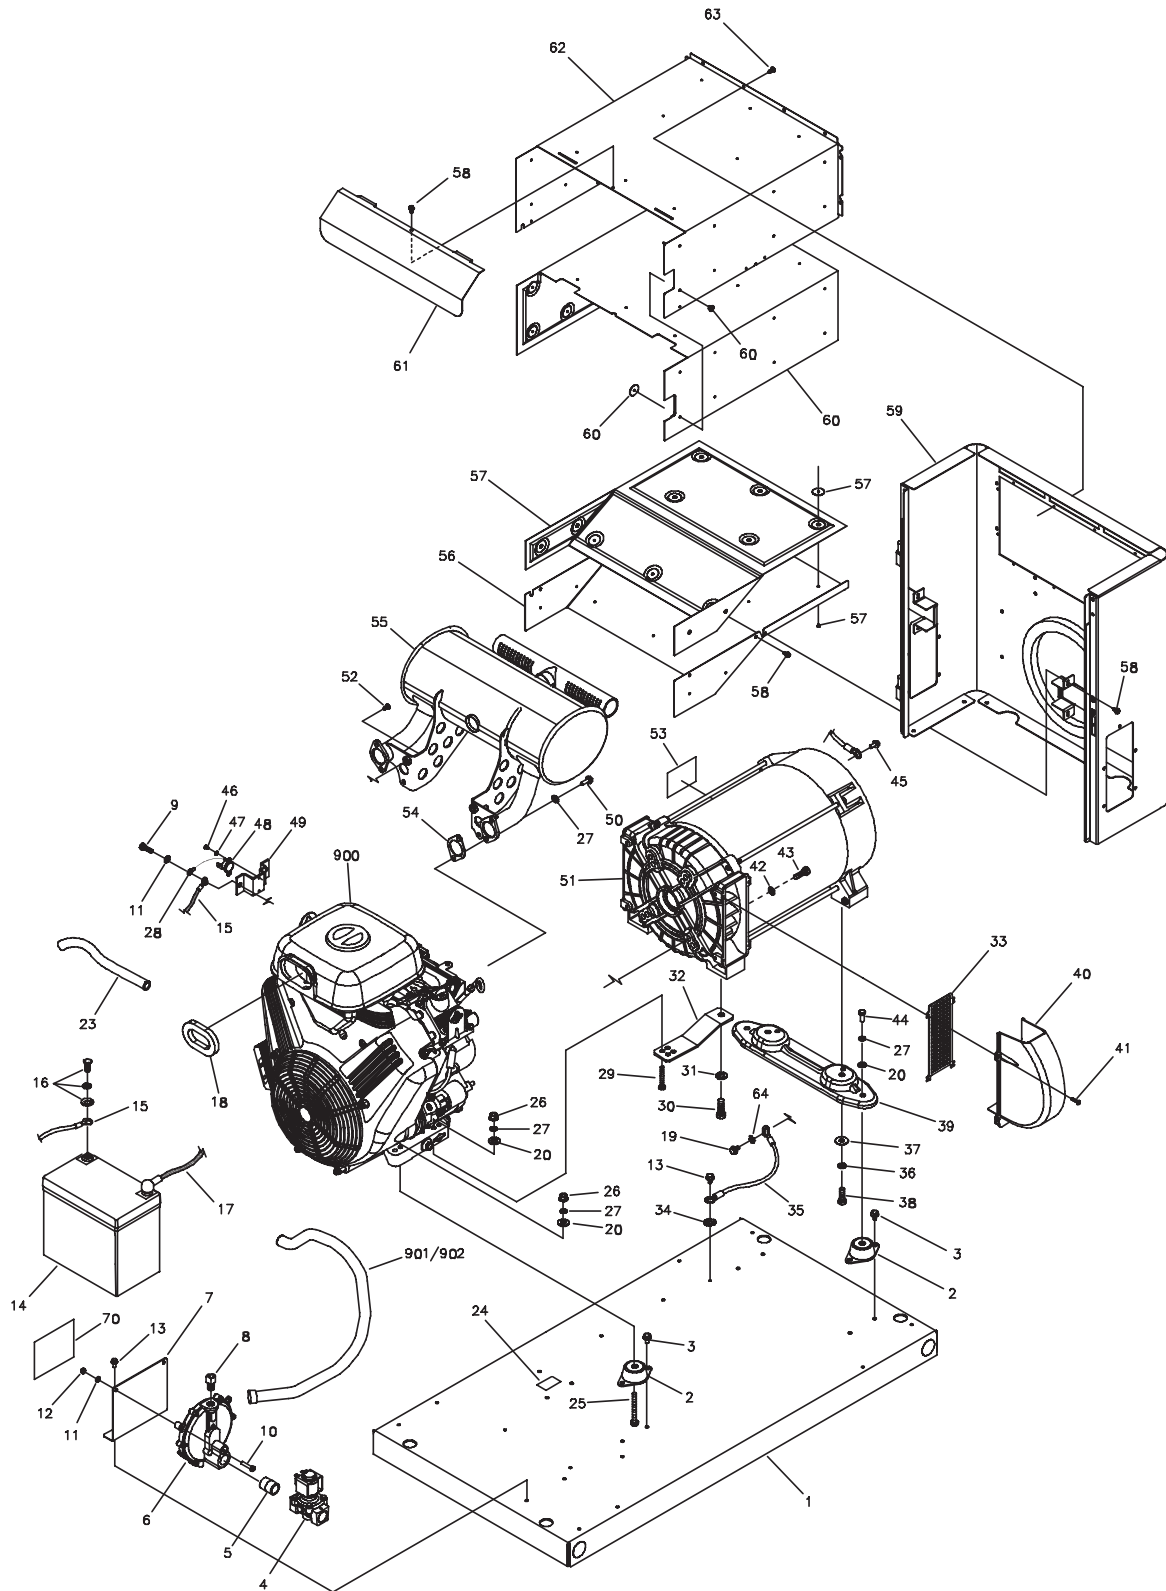

Exploded View - Main Unit

Copyright © 2008 Briggs & Stratton Power Products Group, LLC. All rights reserved. No part of this material may be reproduced or transmitted in any form by any means without the express written permission of Briggs & Stratton Power Products Group, LLC.

Illustrated Parts List - Main Unit

Item	Part #	Description	Item	Part #	Description
1	U203030GS	BASE, Mounting	49	194699GS	PLATE, Switch Oil Temp
2	187594GS	MOUNT, Vibration	50	809743	SCREW
3	24910GS	HHS, Trilobular 5/16 - 18 x 1/2	51	NSP	ASSY, Alternator (see page 7)
4	194683GS	SOLENOID, Gas Fuel	52	692062	SCREW
5	194829GS	FITTING, Coupling	53	193506GS	DECAL, Caution Hot Surface
6	194830GS	REGULATOR	54	809872	GASKET
7	195936GS	BRACKET, Mounting Solenoid	55	202885GS	MUFFLER
8	202382GS	FITTING, 3/4 Flare to 3/8 NPT	56	202884GS	BASE, Muffler Box
9	*	HHCS, M6 - 1.0 x 16	57	203533GS	KIT, Insulation, Muffler Box Base
10	*	HHCS, M6 - 1.0 x 30	58	56893GS	CRIMPTITE, 10 - 24 x 1/2
11	*	WASHER, 1/4 Lock	59	202988GS	ASSY, Bulkhead, Alternator End w/Insulation
12	*	NUT, M6 - 1.0	60	203534GS	KIT, Insulation, Muffler Box Top
13	B4300GS	HHS, Trilobular, 1/4 - 20 x 1/2	61	194682GS	COLLECTOR, Muffler Box
14	194818GS	BATTERY	62	202883GS	BOX, Muffler Top
15	185939UGS	WIRE-A, Black	63	192445GS	SCREW, 10 - 32 x 5/8
16	198913GS	KIT, Battery Hardware	64	*	WASHER, M6 Shakeproof
17	198593DGS	WIRE-A, Red	70	205397GS	DECAL, Requirements, Fuel ENGINE
18	202958GS	TUBE, Air Cleaner	900	§	FUEL HOSE
19	B4995GS	HHS, Trilobular, 1/4-20 x 7/8	901	843644	CLAMP
20	*	WASHER, Flat 5/16 - M8	902	843438	
23	1723165SM	HOSE, Oil Drain	Items Not Illustrated		
24	186649GS	DECAL, Oil Drain	202826GS		MANUAL, Install
25	*	HHCS, 5/16 - 18 x 2.5 Full Thread	202827GS		MANUAL, Operator's
26	*	NUT, 5/16 - 18	MS3483		MANUAL, Engine
27	*	WASHER, Lock 5/16 - M8	202944GS		KIT, Manual/Accessory, HGS
28	186790CGS	WIRE	198810GS		PAINT, Touchup, HGS, Gray
29	*	HHCS, 5/16 - 18 x 2"	198811GS		PAINT, Touchup, Metallic Silver 1/2 oz Bottle
30	*	HHCS, M12 - 1.75 x 35	B3518GS		CAP, Funnel Oil Bottle
31	*	WASHER, M12	202295GS		HOSE, Flex
32	B194685GS	SUPPORT, Engine/Alternator, Black	198866GS		KIT, Led Remote
33	202922GS	SCREEN	203438GS		KIT, Decals, Service
34	*	WASHER, Shakeproof Ext. M6-1/4	Optional Accessories		
35	185939WGS	WIRE, Ground	199475GS		PAINT, Touchup, Spray, Silver, 12oz
36	*	WASHER, 3/8 Lock	199474GS		PAINT, Touchup, Spray, Gray, 12oz
37	*	WASHER, Flat, 3/8 - M10	6030		KIT, Cold Weather (Includes Battery and Oil Warmers)
38	*	HHCS, 3/8 - 16 x 1	* - Items without part numbers are common fasteners and are available at local hardware stores.		
39	B198896GS	BRACKET, Mounting Alt, Black	§ - Contact Engine Manufacturer		
40	202761GS	DUCT, Air			
41	*	SCREW, M5.8 x 10, Taptite			
42	*	WASHER, Lock 3/8			
43	*	SHCS, 3/8 - 16 x 1-1/4			
44	*	HHCS, 5/16 - 18 x 3/4			
45	B4300GS	HHS, Trilobular, 1/4 - 20 x 1/2			
46	*	PPHMS, 4-40 x 0.19			
47	*	WASHER, Lock #4			
48	186205GS	SWITCH, Oil Temp