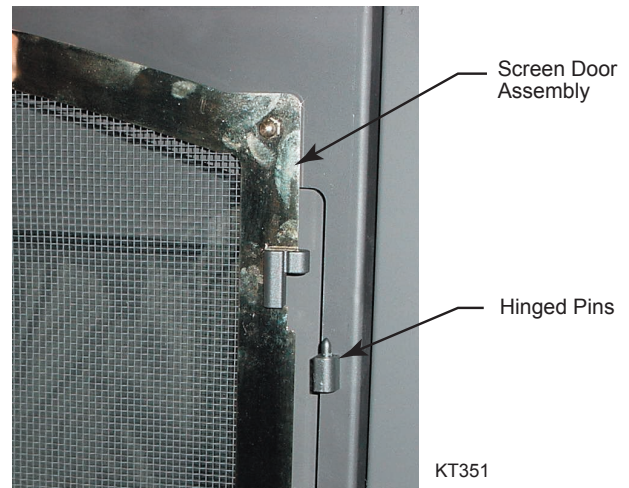

Installation Instructions

NOTE: Remove all plastic from packaging.

1. Remove existing top louvre from fireplace by lifting up and pulling out (Refer to top louvre instruction manual for details).
2. Hang arch frame over top of the existing glass frame.
3. Mount folding door assembly onto arch frame by hanging doors over top of the hinged pins located on both sides of the arch frame. (Fig. 1)

Ensure the left door is installed on the left and right door is installed on the right.

4. Re-install top louvre assembly.

Figure 1