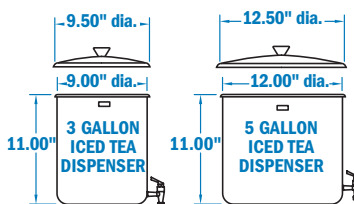

## Models & Dimensions

**TB-3 Brewer with Dispenser**

**TB-5 Brewer with Dispenser**

**TB-3P Pour-Over Brewer with Dispenser**

**B-1/3 & B-1/5 Dispensers with Base**

**B-1/3T & B-1/5T Dispensers**

**SU3P & SU5P Dispensers with Base**

## Specifications

Model	Capacity	Brew Time	Dimensions W x D x H	Electrical	Ship Weight
TB-3 Brewer with B-1/3T	3 Gal.	5 min.	9¼" x 22⅝" x 29½"	120V, 1.8KW, 15A	43 lbs.
TB-5 Brewer with B-1/5T	5 Gal.	10 min.	12" x 25⅝" x 29½"	120V, 1.8KW, 15A	50 lbs.
TB-3P Pour-Over Brewer with B-1/3T	3 Gal.	6 min.	9¾" x 22⅝" x 29½"	120V, 1.8KW, 15A	43 lbs.
B-1/3 Dispenser & Base	3 Gal.	-	9½" x 13¾" x 20"	-	11 lbs.
B-1/5 Dispenser & Base	5 Gal.	-	12½" x 16¾" x 20"	-	18 lbs.
B-1/3T Dispenser	3 Gal.	-	9½" x 9½" x 11"	-	6 lbs.
B-1/5T Dispenser	5 Gal.	-	12½" x 12½" x 11"	-	11 lbs.
SU3P Dispenser & Base	3 Gal.	-	9¼" x 9¼" x 18¾"	-	9 lbs.
SU5P Dispenser & Base	5 Gal.	-	12" x 12" x 18¾"	-	15 lbs.