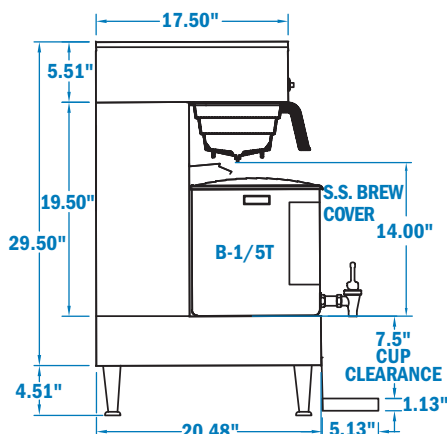

B-1/3T & B-1/5T Dispensers

SU3P & SU5P Dispensers with Base

TB-5 Brewer with Dispenser