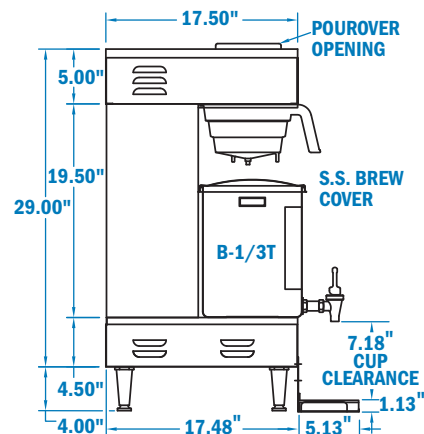

## Models & Dimensions

**TB-3 Brewer with Dispenser**

**TB-5 Brewer with Dispenser**

**TB-3P Pour-Over Brewer with Dispenser**

**B-1/3 & B-1/5 Dispensers with Base**

**B-1/3T & B-1/5T Dispensers**

**SU3P & SU5P Dispensers with Base**

## Specifications

Model	Capacity	Brew Time	Dimensions W x D x H	Electrical	Ship Weight
TB-3 Brewer with B-1/3T	3 Gal.	5 min.	9¼" x 22⅝" x 29½"	120V, 1.8KW, 15A	43 lbs.
TB-5 Brewer with B-1/5T	5 Gal.	10 min.	12" x 25⅝" x 29½"	120V, 1.8KW, 15A	50 lbs.
TB-3P Pour-Over Brewer with B-1/3T	3 Gal.	6 min.	9¾" x 22⅝" x 29½"	120V, 1.8KW, 15A	43 lbs.
B-1/3 Dispenser & Base	3 Gal.	-	9½" x 13¾" x 20"	-	11 lbs.
B-1/5 Dispenser & Base	5 Gal.	-	12½" x 16¾" x 20"	-	18 lbs.
B-1/3T Dispenser	3 Gal.	-	9½" x 9½" x 11"	-	6 lbs.
B-1/5T Dispenser	5 Gal.	-	12½" x 12½" x 11"	-	11 lbs.
SU3P Dispenser & Base	3 Gal.	-	9¼" x 9¼" x 18¾"	-	9 lbs.
SU5P Dispenser & Base	5 Gal.	-	12" x 12" x 18¾"	-	15 lbs.