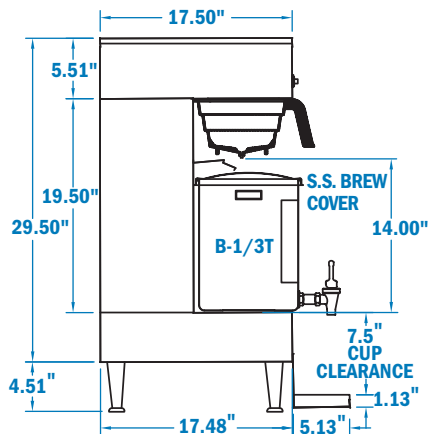

B-1/3 & B-1/5 Dispensers with Base

Iced Tea Brewers & Dispensers

Models & Dimensions

TB-3 Brewer with Dispenser