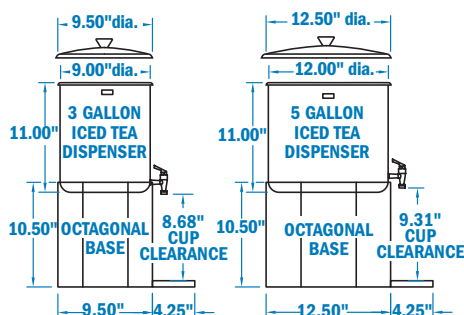

## Models & Dimensions

**TB-3 Brewer with Dispenser**

**TB-5 Brewer with Dispenser**

**TB-3P Pour-Over Brewer with Dispenser**

**B-1/3 & B-1/5 Dispensers with Base**

**B-1/3T & B-1/5T Dispensers**

**SU3P & SU5P Dispensers with Base**

## Specifications

Model	Capacity	Brew Time	Dimensions W x D x H	Electrical	Ship Weight
TB-3 Brewer with B-1/3T	3 Gal.	5 min.	9¼" x 22⅝" x 29½"	120V, 1.8KW, 15A	43 lbs.
TB-5 Brewer with B-1/5T	5 Gal.	10 min.	12" x 25⅝" x 29½"	120V, 1.8KW, 15A	50 lbs.
TB-3P Pour-Over Brewer with B-1/3T	3 Gal.	6 min.	9¾" x 22⅝" x 29½"	120V, 1.8KW, 15A	43 lbs.
B-1/3 Dispenser & Base	3 Gal.	-	9½" x 13¾" x 20"	-	11 lbs.
B-1/5 Dispenser & Base	5 Gal.	-	12½" x 16¾" x 20"	-	18 lbs.
B-1/3T Dispenser	3 Gal.	-	9½" x 9½" x 11"	-	6 lbs.
B-1/5T Dispenser	5 Gal.	-	12½" x 12½" x 11"	-	11 lbs.
SU3P Dispenser & Base	3 Gal.	-	9¼" x 9¼" x 18¾"	-	9 lbs.
SU5P Dispenser & Base	5 Gal.	-	12" x 12" x 18¾"	-	15 lbs.