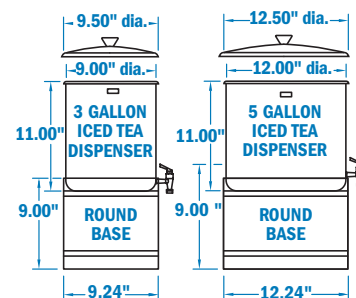

## Models & Dimensions

**TB-3 Brewer with Dispenser**

**TB-5 Brewer with Dispenser**

**TB-3P Pour-Over Brewer with Dispenser**

**B-1/3 & B-1/5 Dispensers with Base**

**B-1/3T & B-1/5T Dispensers**

**SU3P & SU5P Dispensers with Base**

## Specifications

Model	Capacity	Brew Time	Dimensions W x D x H	Electrical	Ship Weight
TB-3 Brewer with B-1/3T	3 Gal.	5 min.	9¼" x 22⅝" x 29½"	120V, 1.8KW, 15A	43 lbs.
TB-5 Brewer with B-1/5T	5 Gal.	10 min.	12" x 25⅝" x 29½"	120V, 1.8KW, 15A	50 lbs.
TB-3P Pour-Over Brewer with B-1/3T	3 Gal.	6 min.	9¾" x 22⅝" x 29½"	120V, 1.8KW, 15A	43 lbs.
B-1/3 Dispenser & Base	3 Gal.	-	9½" x 13¾" x 20"	-	11 lbs.
B-1/5 Dispenser & Base	5 Gal.	-	12½" x 16¾" x 20"	-	18 lbs.
B-1/3T Dispenser	3 Gal.	-	9½" x 9½" x 11"	-	6 lbs.
B-1/5T Dispenser	5 Gal.	-	12½" x 12½" x 11"	-	11 lbs.
SU3P Dispenser & Base	3 Gal.	-	9¼" x 9¼" x 18¾"	-	9 lbs.
SU5P Dispenser & Base	5 Gal.	-	12" x 12" x 18¾"	-	15 lbs.