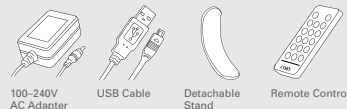

Accessories Included

100-240V
AC Adapter

USB Cable

Detachable
Stand

Remote Control