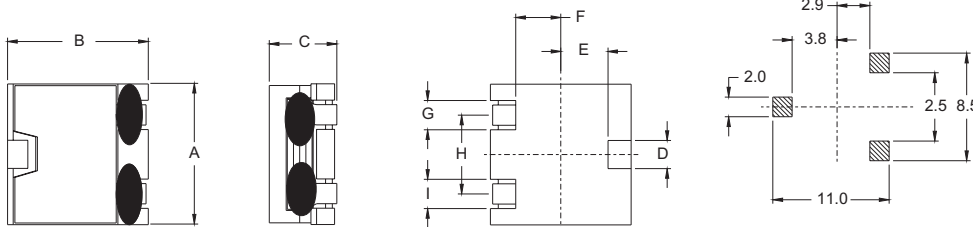

### Mechanical Dimension :

### RECOMMENDED PAD PATTERNS

UNIT : mm/inch  
 A = 10.40 / 0.409 Max.  
 B = 10.40 / 0.409 Max.  
 C = 5.60 / 0.220 Max.  
 D = 1.40 / 0.055  
 E = 3.80 / 0.150  
 F = 2.90 / 0.114  
 G = 2.60 / 0.102  
 H = 5.50 / 0.217  
 I = 2.60 / 0.102