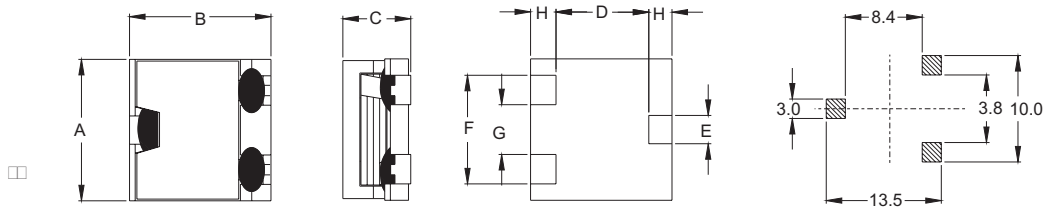

SMT Power Inductor

HMU1342 Type

Features

- RoHS compliant.
- Low profile, SMD type.
- High current.
- Magnetic shielded.
- High energy storage and low DCR.
- Provided with embossed carrier tape packing.
- Ideal for power source circuits, DC-DC converter, DC-AC inverters inductor applications.
- In addition to the standard versions shown here, customized inductors are available to meet your exact requirements.

Mechanical Dimension :

RECOMMENDED PAD PATTERNS

UNIT : mm/inch
 A = 12.60±0.4 / 0.496±0.016
 B = 12.70±0.3 / 0.500±0.012
 C = 4.20/ 0.165 Max.
 D = 8.95/ 0.352
 E = 2.50/ 0.098
 F = 9.50/ 0.374
 G = 4.30/ 0.169
 H = 1.90/ 0.075

Electrical Characteristics : 25°C, 100KHz, 1V

PART NO.	L ¹ (uH)	DCR (mΩ) MAX	I _{sat} ² (A _{dc})	I _{rms} ³ (A _{dc})
HMU1342-R35	0.35	1.5	32.0	24.0
HMU1342-0R5	0.50	1.5	24.0	24.0
HMU1342-0R8	0.80	4.5	22.0	18.0
HMU1342-1R1	1.10	4.5	15.0	18.0
HMU1342-1R4	1.40	4.5	12.8	18.0
HMU1342-1R9	1.90	4.5	9.0	18.0
HMU1342-2R2	2.20	11.0	12.3	10.0
HMU1342-3R0	3.00	11.0	9.8	10.0
HMU1342-4R7	4.70	21.0	8.2	7.0
HMU1342-5R6	5.60	21.0	7.6	7.0
HMU1342-6R8	6.80	21.0	5.8	7.0
HMU1342-7R7	7.70	21.0	4.8	7.0