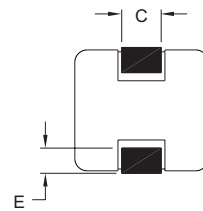

SMT Power Inductor (MOLDING TYPE)

MPL10X Type

Features

- RoHS compliant.
- Low profile, high current SMD type.
- Frequency range up to 1MHz.
- Lowest DCR/ μ H, in this package size.
- Low buzz noise due to its gap-less structure.

Mechanical Dimension:

RECOMMENDED PAD PATTERNS

UNIT : mm/inch
 A = 11.50 / 0.452 Max.
 B = 10.00 \pm 0.30 / 0.394 \pm 0.012
 E = 2.30 / 0.091

Electrical Characteristics: At 25°C: 100KHz, 0.25V

PART NO.	Lo ¹ (μ H)	DCR (m Ω) TYP.	DCR (m Ω) MAX.	Isat ¹ (A dc)	Ir ² (A dc)	Dimension "C" mm / inch \pm 0.5 / \pm 0.02	Dimension "D" mm / inch MAX
MPL104-0R2	0.20 \pm 20%	0.75	0.90	40	32	3.5 / 0.138	4.0 / 0.157
MPL104-R33	0.33 \pm 20%	1.00	1.20	35	30	3.5 / 0.138	4.0 / 0.157
MPL104-0R4	0.40 \pm 20%	1.05	1.20	32	30	3.5 / 0.138	4.0 / 0.157
MPL104-0R5	0.50 \pm 20%	1.50	1.70	32	28	3.5 / 0.138	4.0 / 0.157
MPL104-0R6	0.60 \pm 20%	1.50	1.70	30	28	3.5 / 0.138	4.0 / 0.157
MPL104-0R9	0.90 \pm 20%	2.30	2.50	27	25	3.0 / 0.118	4.0 / 0.157
MPL105-1R0	1.00 \pm 20%	2.30	2.50	35	25	3.0 / 0.118	5.0 / 0.197