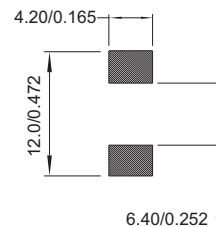

Mechanical Dimension:

RECOMMENDED PAD PATTERNS

UNIT : mm/inch
 A = 11.50 / 0.452 Max.
 B = 10.00 \pm 0.30 / 0.394 \pm 0.012
 E = 2.30 / 0.091

Electrical Characteristics: At 25°C: 100KHz, 0.25V

PART NO.	Lo ¹ (μ H)	DCR (m Ω) TYP.	DCR (m Ω) MAX.	Isat ¹ (A dc)	Ir ² (A dc)	Dimension "C" mm / inch \pm 0.5 / \pm 0.02	Dimension "D" mm / inch MAX
MPL104-0R2	0.20 \pm 20%	0.75	0.90	40	32	3.5 / 0.138	4.0 / 0.157
MPL104-R33	0.33 \pm 20%	1.00	1.20	35	30	3.5 / 0.138	4.0 / 0.157
MPL104-0R4	0.40 \pm 20%	1.05	1.20	32	30	3.5 / 0.138	4.0 / 0.157
MPL104-0R5	0.50 \pm 20%	1.50	1.70	32	28	3.5 / 0.138	4.0 / 0.157
MPL104-0R6	0.60 \pm 20%	1.50	1.70	30	28	3.5 / 0.138	4.0 / 0.157
MPL104-0R9	0.90 \pm 20%	2.30	2.50	27	25	3.0 / 0.118	4.0 / 0.157
MPL105-1R0	1.00 \pm 20%	2.30	2.50	35	25	3.0 / 0.118	5.0 / 0.197

1. Isat is the DC current which cause the inductance drop approximately 30% of its nominal inductance without current.
2. Ir is the DC current which cause the surface temperature of the part increase approximately than 40°C.