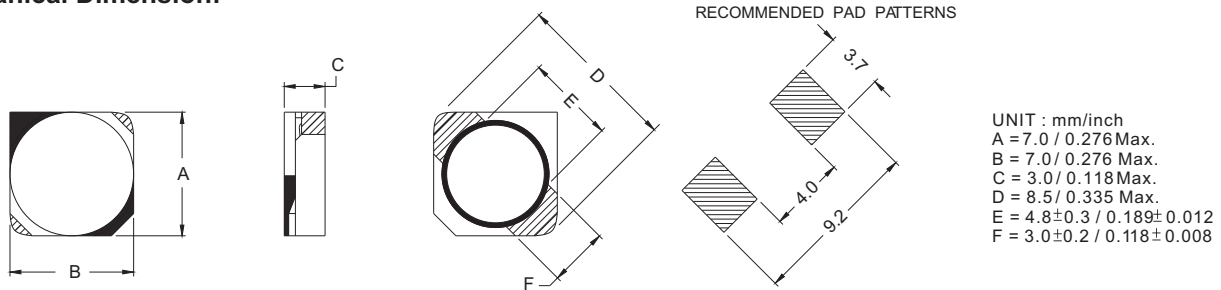

SMT Power Inductor

SILM730 Type

Features

- RoHS compliant.
- Low profile (3.0mm max. height) SMD type.
- Magnetically shielded, suitable for high density mounting.
- Self-leads, suitable for high density mounting.
- High energy storage and low DCR.
- Provided with embossed carrier tape packing.
- Ideal for power source circuits, DC-DC converter, DC-AC inverters inductor applications.
- In addition to the standard versions shown here, customized inductors are available to meet your exact requirements.

Mechanical Dimension:

Electrical Characteristics: 25°C: 100KHz, 0.1V

PART NO.	L ¹ (uH)	DCR (mΩ) MAX	I _{rated} ² (Adc)
SILM730 -3R0	3.0	0.024	3.00
SILM730 -3R9	3.9	0.027	2.60
SILM730 -5R0	5.0	0.031	2.40
SILM730 -6R0	6.0	0.035	2.25
SILM730 -7R3	7.3	0.054	2.10
SILM730 -8R6	8.6	0.058	1.85
SILM730 -100	10.0	0.065	1.70
SILM730 -120	12.0	0.070	1.55
SILM730 -150	15.0	0.084	1.40
SILM730 -180	18.0	0.095	1.32
SILM730 -220	22.0	0.128	1.20
SILM730 -270	27.0	0.142	1.05
SILM730 -330	33.0	0.165	0.97
SILM730 -390	39.0	0.210	0.86
SILM730 -470	47.0	0.238	0.80
SILM730 -560	56.0	0.277	0.73
SILM730 -680	68.0	0.304	0.65
SILM730 -820	82.0	0.390	0.60
SILM730 -101	100.0	0.535	0.54