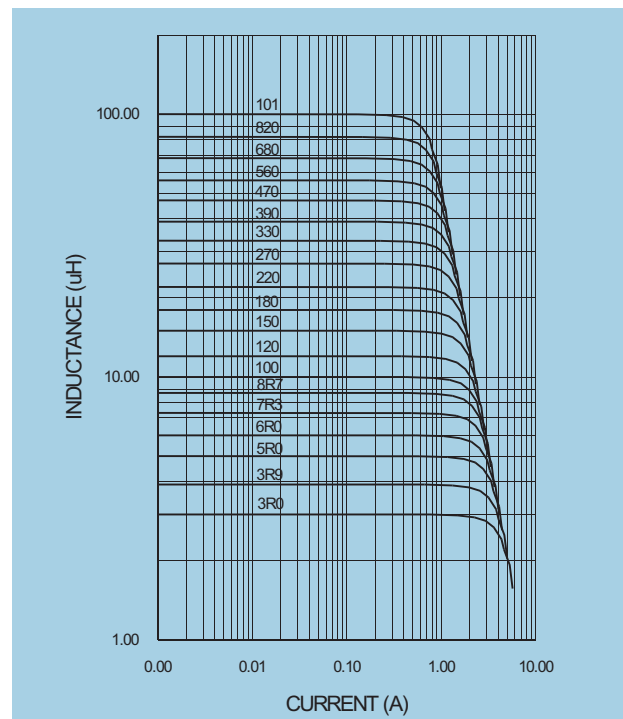

SMT Power Inductor

SILM730 Type

Features

- RoHS compliant.
- Low profile (3.0mm max. height) SMD type.
- Magnetically shielded, suitable for high density mounting.
- Self-leads, suitable for high density mounting.
- High energy storage and low DCR.
- Provided with embossed carrier tape packing.
- Ideal for power source circuits, DC-DC converter, DC-AC inverters inductor applications.
- In addition to the standard versions shown here, customized inductors are available to meet your exact requirements.

Mechanical Dimension:

Electrical Characteristics: 25°C: 100KHz, 0.1V

PART NO.	L ¹ (uH)	DCR (mΩ) MAX	I _{rated} ² (Adc)
SILM730 -3R0	3.0	0.024	3.00
SILM730 -3R9	3.9	0.027	2.60
SILM730 -5R0	5.0	0.031	2.40
SILM730 -6R0	6.0	0.035	2.25
SILM730 -7R3	7.3	0.054	2.10
SILM730 -8R6	8.6	0.058	1.85
SILM730 -100	10.0	0.065	1.70
SILM730 -120	12.0	0.070	1.55
SILM730 -150	15.0	0.084	1.40
SILM730 -180	18.0	0.095	1.32
SILM730 -220	22.0	0.128	1.20
SILM730 -270	27.0	0.142	1.05
SILM730 -330	33.0	0.165	0.97
SILM730 -390	39.0	0.210	0.86
SILM730 -470	47.0	0.238	0.80
SILM730 -560	56.0	0.277	0.73
SILM730 -680	68.0	0.304	0.65
SILM730 -820	82.0	0.390	0.60
SILM730 -101	100.0	0.535	0.54