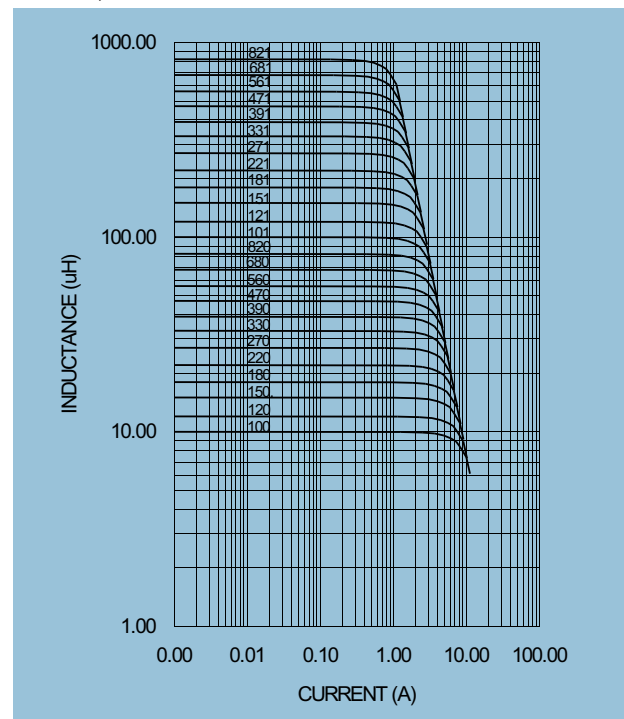

SMT Power Inductor

SIR136 Type

Features

- RoHS compliant.
- Low profile (5.9mm max. height) SMD type.
- Magnetically shielded.
- Self-leads, suitable for high density mounting.
- High energy storage and low DCR.
- Provided with embossed carrier tape packing.
- Ideal for power source circuits, DC-DC converter, DC-AC inverters inductor applications.
- In addition to the standard versions shown here, customized inductors are available to meet your exact requirements.

Mechanical Dimension:

UNIT:mm/inch
 A = 12.6 ± 0.5 / 0.496 ± 0.020
 B = 11.6 ± 0.5 / 0.457 ± 0.020
 C = 5.4 ± 0.5 / 0.213 ± 0.020
 D = 1.5 ± 0.2 / 0.059 ± 0.008

Electrical Characteristics: 25°C, 10~18uH 100KHz, 0.1V. 100~820uH 1KHz, 1V.

PART NO.	L ¹ (uH)	DCR (Ω) MAX	I _{rated} ² (Adc)
SIR136 - 100	10	0.05	2.65
SIR136 - 120	12	0.05	2.50
SIR136 - 150	15	0.06	2.45
SIR136 - 180	18	0.06	2.40
SIR136 - 220	22	0.07	2.20
SIR136 - 270	27	0.08	2.00
SIR136 - 330	33	0.10	1.80
SIR136 - 390	39	0.11	1.65
SIR136 - 470	47	0.12	1.50
SIR136 - 560	56	0.15	1.38
SIR136 - 680	68	0.17	1.26
SIR136 - 820	82	0.20	1.14
SIR136 - 101	100	0.25	1.05
SIR136 - 121	120	0.28	0.95
SIR136 - 151	150	0.40	0.85
SIR136 - 181	180	0.48	0.77
SIR136 - 221	220	0.52	0.70
SIR136 - 271	270	0.70	0.63
SIR136 - 331	330	0.80	0.57
SIR136 - 391	390	1.08	0.52
SIR136 - 471	470	1.20	0.48
SIR136 - 561	560	1.34	0.44
SIR136 - 681	680	1.78	0.40
SIR136 - 821	820	2.00	0.36

1. Tolerance of inductance: ±20% for 10~18uH, ±15% for 22~820uH.
2. I_{rated} is the DC current which cause the inductance drop less than 25% of its nominal inductance without current for 10~18uH and drop less than 20% of its nominal inductance for 22~820uH and the surface temperature of the part increase less than 45°C.
3. Operating temperature : -20°C to 105°C (including self-temperature rise).