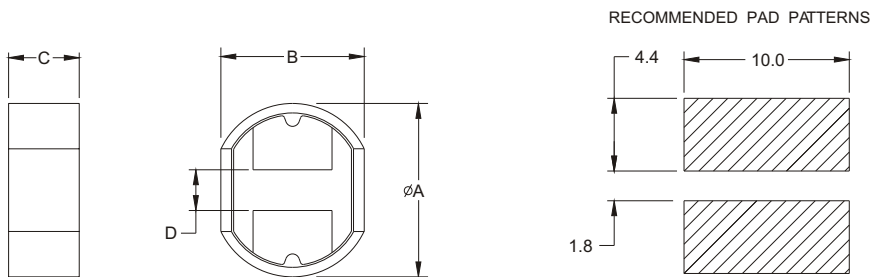

SMT Power Inductor

SIR136 Type

Features

- RoHS compliant.
- Low profile (5.9mm max. height) SMD type.
- Magnetically shielded.
- Self-leads, suitable for high density mounting.
- High energy storage and low DCR.
- Provided with embossed carrier tape packing.
- Ideal for power source circuits, DC-DC converter, DC-AC inverters inductor applications.
- In addition to the standard versions shown here, customized inductors are available to meet your exact requirements.

Mechanical Dimension:

UNIT:mm/inch
 A = 12.6 ± 0.5 / 0.496 ± 0.020
 B = 11.6 ± 0.5 / 0.457 ± 0.020
 C = 5.4 ± 0.5 / 0.213 ± 0.020
 D = 1.5 ± 0.2 / 0.059 ± 0.008

Electrical Characteristics: 25°C, 10~18uH 100KHz, 0.1V. 100~820uH 1KHz, 1V.

PART NO.	L ¹ (uH)	DCR (Ω) MAX	I _{rated} ² (Adc)
SIR136 - 100	10	0.05	2.65
SIR136 - 120	12	0.05	2.50
SIR136 - 150	15	0.06	2.45
SIR136 - 180	18	0.06	2.40
SIR136 - 220	22	0.07	2.20
SIR136 - 270	27	0.08	2.00
SIR136 - 330	33	0.10	1.80
SIR136 - 390	39	0.11	1.65
SIR136 - 470	47	0.12	1.50
SIR136 - 560	56	0.15	1.38
SIR136 - 680	68	0.17	1.26
SIR136 - 820	82	0.20	1.14
SIR136 - 101	100	0.25	1.05
SIR136 - 121	120	0.28	0.95
SIR136 - 151	150	0.40	0.85
SIR136 - 181	180	0.48	0.77
SIR136 - 221	220	0.52	0.70
SIR136 - 271	270	0.70	0.63
SIR136 - 331	330	0.80	0.57
SIR136 - 391	390	1.08	0.52
SIR136 - 471	470	1.20	0.48
SIR136 - 561	560	1.34	0.44
SIR136 - 681	680	1.78	0.40
SIR136 - 821	820	2.00	0.36