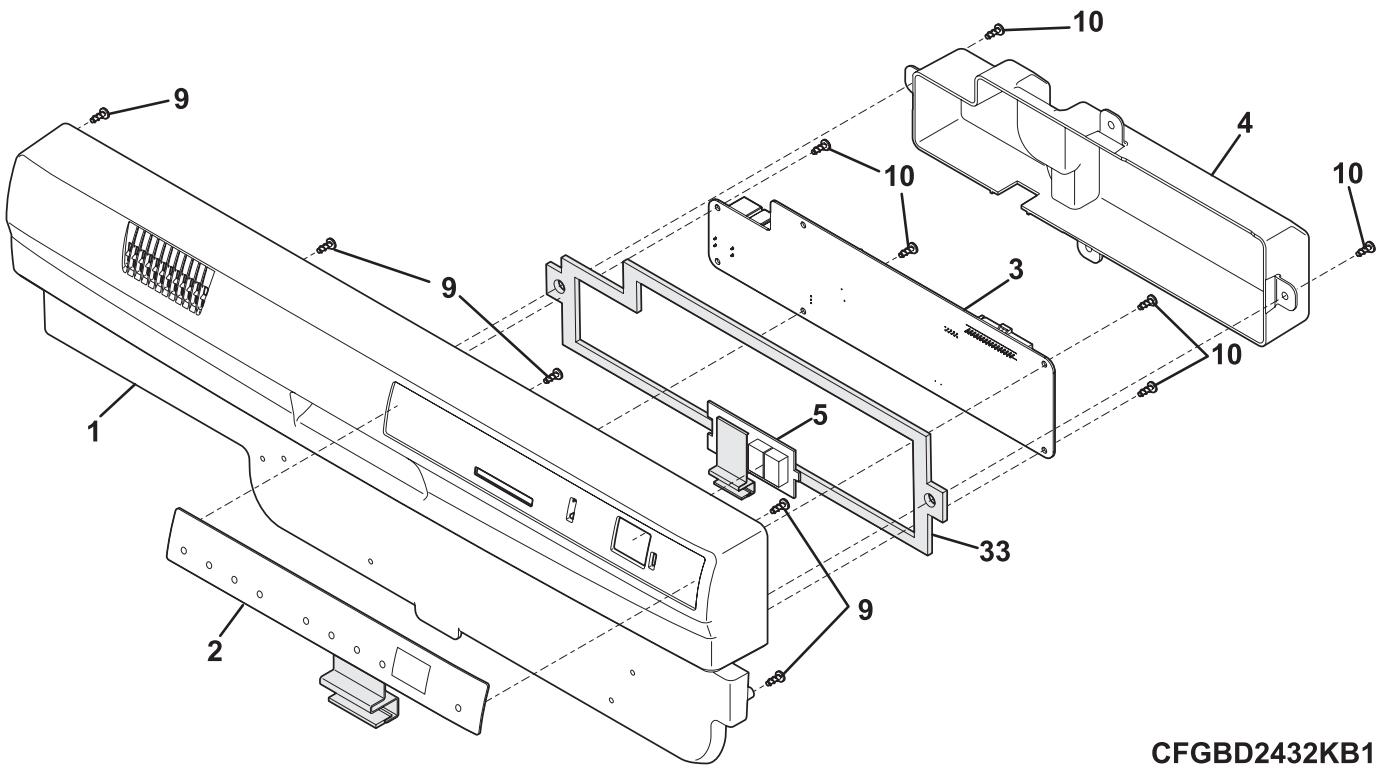

CONTROL PANEL

CFGBD2432KB1