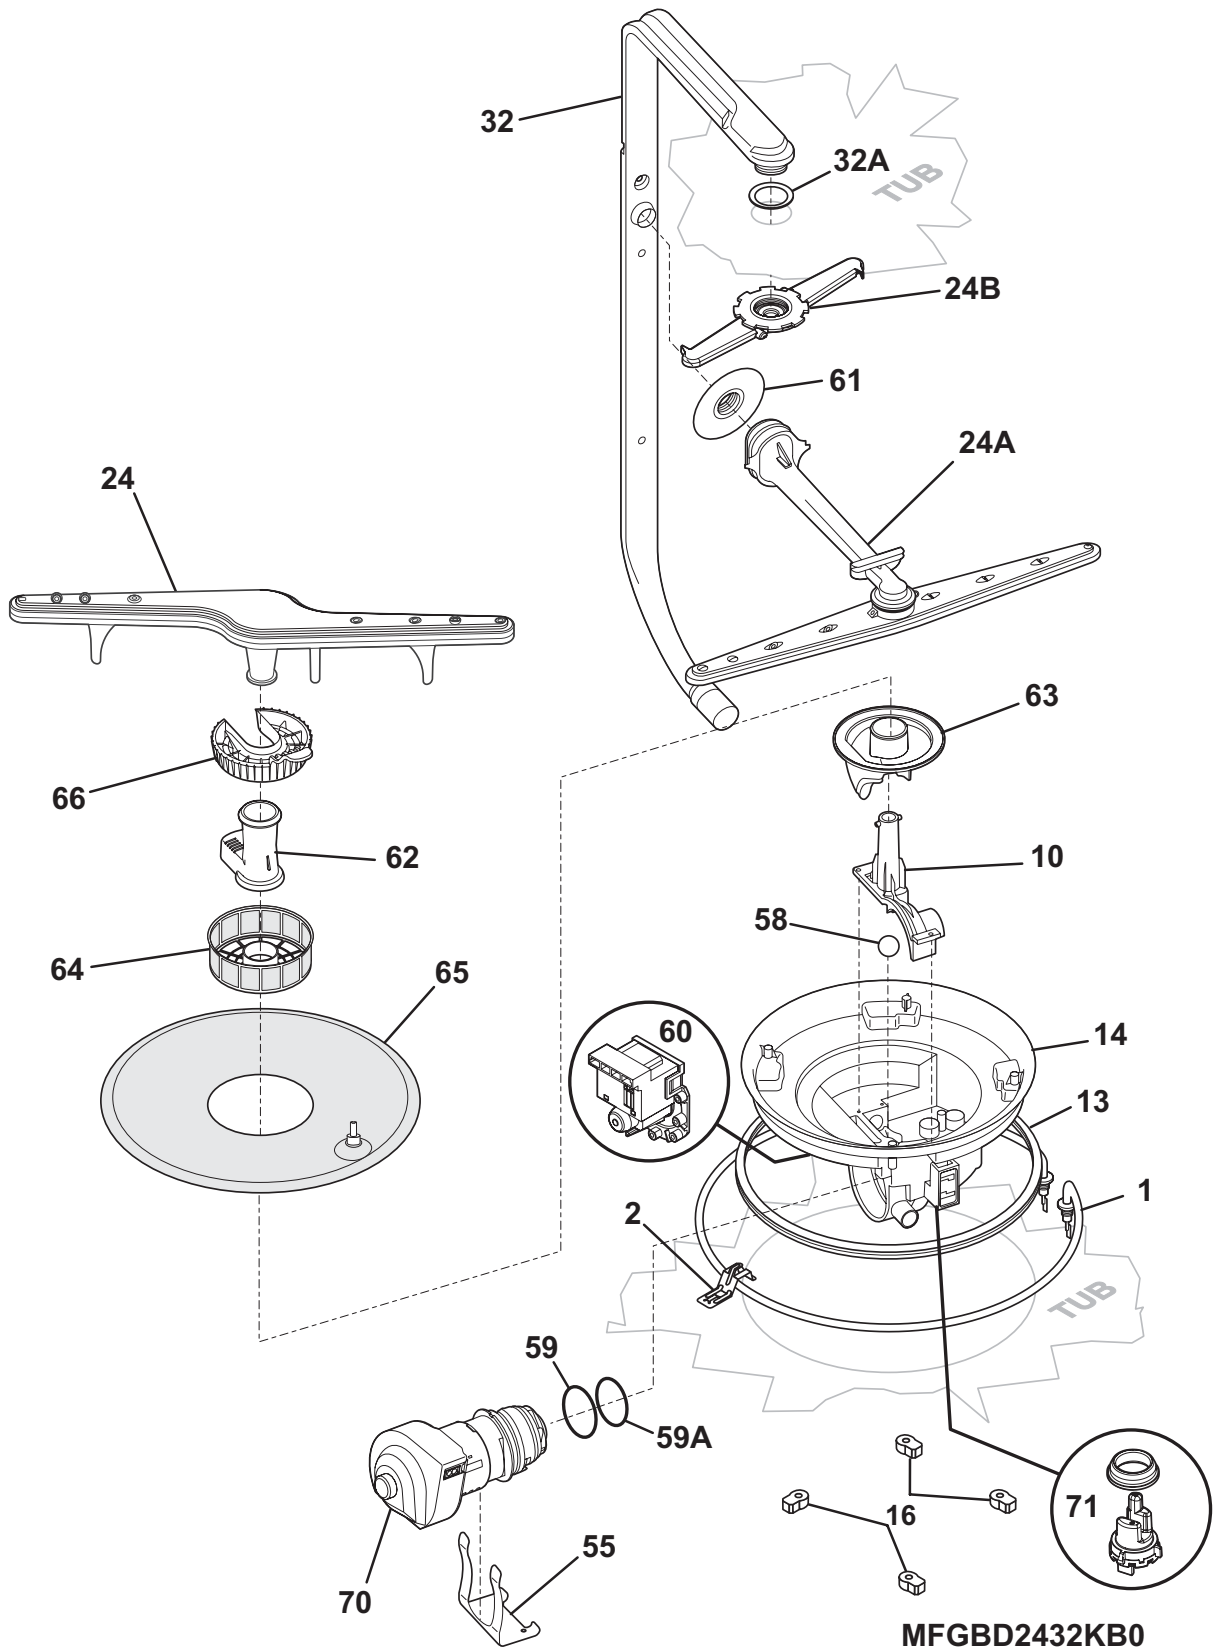

MOTOR & PUMP

MOTOR & PUMP

Model Index: A FGBD2432K (FGBD2432KB1)
B FGBD2432K (FGBD2432KF1)
C FGBD2432K (FGBD2432KW1)

POS. NO	PART NO.		DESCRIPTION
1 #	154663801	A B C	Heater, round
1*	154106202	A B C	Nut, heater, (2)
1*	154289801	A B C	Shield, heater terminal
2	154465101	A B C	Bracket, heater, (2)
10	154724001	A B C	Cover, volute
13	154246801	A B C	Gasket, sump
14	154723801	A B C	Sump Assembly
16	154246502	A B C	Retainer, sump
16*	154754901	A B C	Screw, sump mtg, 8-16, (4)
24	154568002	A B C	Spray arm, grey, lower, w/heat shield
24A	154792602	A B C	Spray arm, center
24B	154607802	A B C	Spray arm, assembly, upper
32	154464101	A B C	Tube, delivery
32*	154106801	A B C	Clamp, hose, 1.29" open, worm gear, (2)
32*	154491101	A B C	Screw, delivery tube
32A	154406401	A B C	Gasket, delivery tube
55	154595901	A B C	Bracket, motor
55*	5303316032	A B C	Screw, truss ss, 8 .625, (7)
58	154246402	A B C	Check ball
59	154246901	A B C	O-ring, rear
59A	154247001	A B C	O-ring, front
60 #	154736201	A B C	Pump Assembly, drain, w/seal-impeller
60*	154617301	A B C	Flapper, valve, drain pump
60*	154741501	A B C	Screw, drain motor mtg, (3)
61	154463402	A B C	Grommet, delivery tube
62	154294102	A B C	Support, spray arm, grey, lower
63	154776101	A B C	Base, soil director
64	154252302	A B C	Filter, soil director, grey
65	154283005	A B C	Filter Assy, grey
66	154252702	A B C	Trap, glass, grey
70 #	154594201	A B C	Motor & Pump Assy
71 #	154762601	A B C	Sensor, turbidity, snap-in, w/seal
*	154200601	A B C	Screw, #10-16 x 3/8
*	154297701	A B C	Screw, retainer-thermo