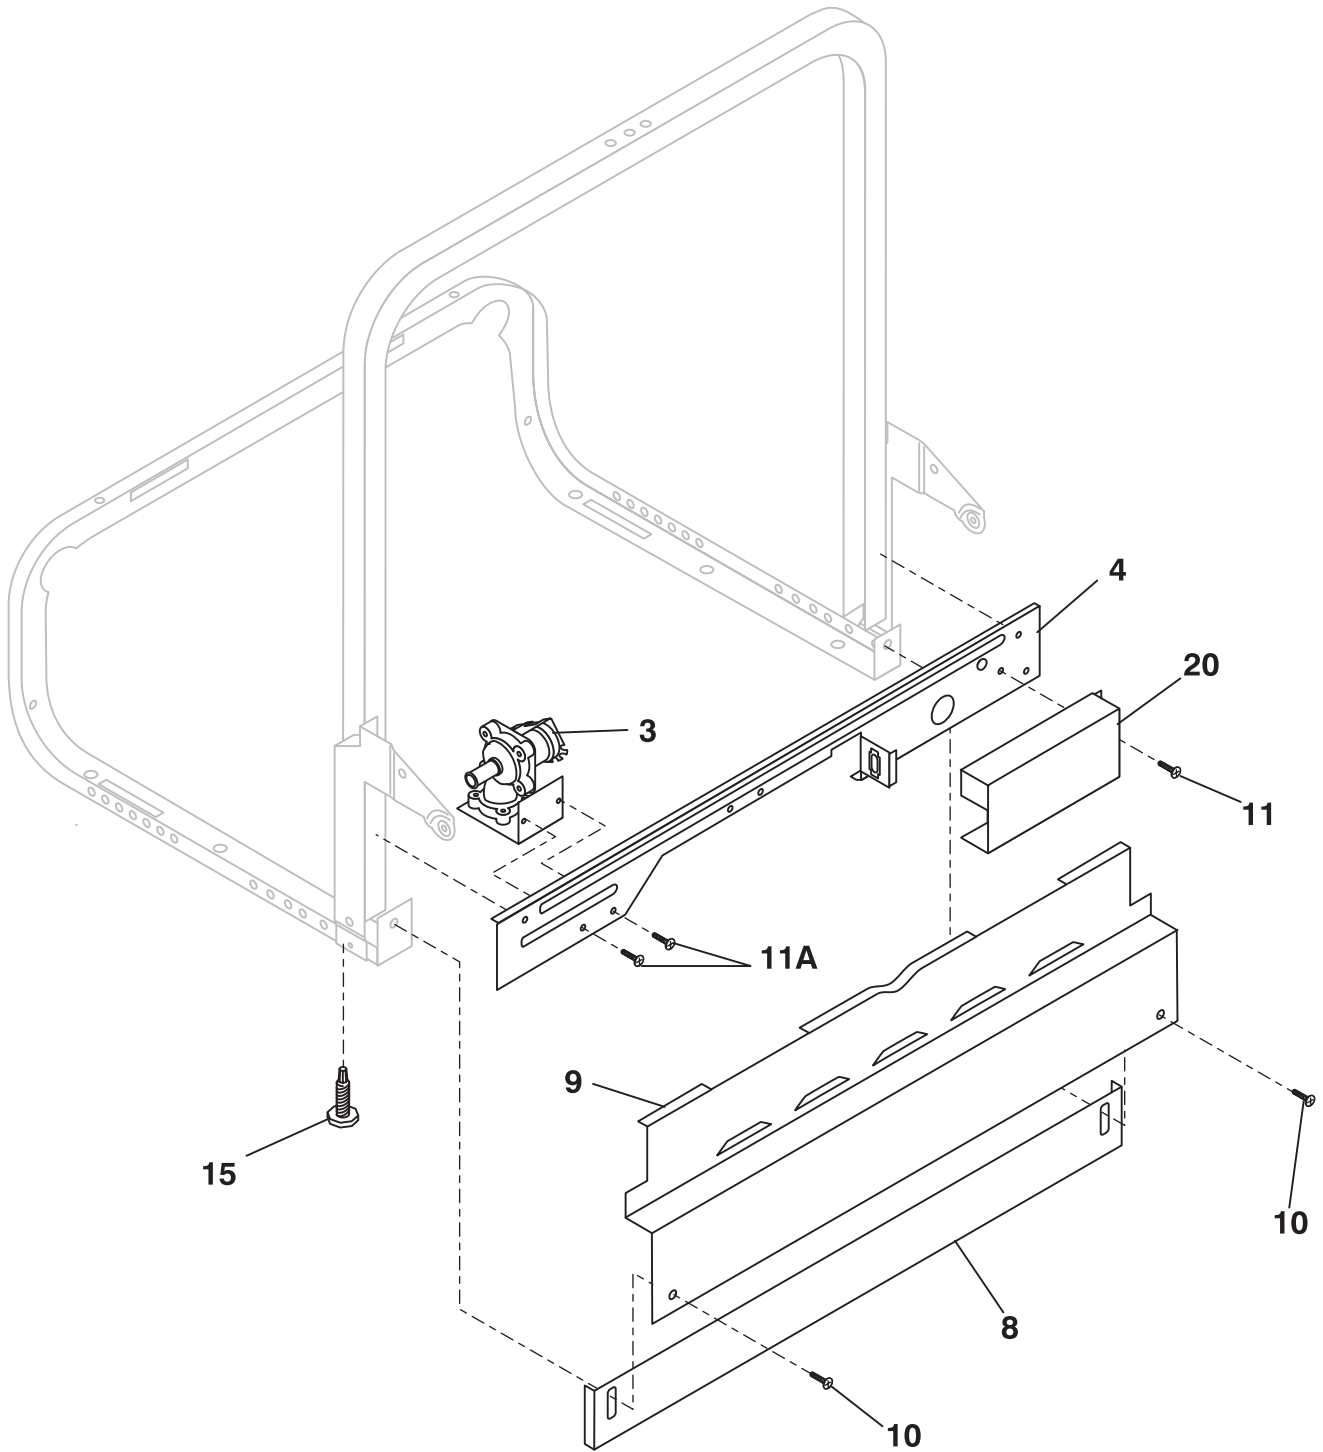

## TUB

---

*Model Index:*    A FGBD2432K (FGBD2432KB1)  
                           B FGBD2432K (FGBD2432KF1)  
                           C FGBD2432K (FGBD2432KW1)

POS. NO	PART NO.		DESCRIPTION
1	154729401	A B C	Tub assy, w/frame parts, white, DF
*	154685101	A B C	Gasket, tub, corner, (2)
2	154544601	A B C	Strike, door
3 #	154561001	A B C	Gasket, tub
4	154200602	A B C	Screw, 10-16 x 3/8, hex
5	5304456938	A B C	Roller, tub, grey, (8), w/screw+washer
6	5303943103	A B C	Screw, w/washer, (8)
22	154446002	A B C	Tubing, water inlet
23	5303318539	A B C	Clamp, tubing, (2)
24 #	154753201	A B C	Hose, drain
*	154380601	A B C	Clamp, hose, 1.5" open, worm gear, (5)
25 #	154767802	A B C	Float
28	154408701	A B C	Switch Assy, float
29 #	154290204	A B C	Thermostat, re-settable
30	154241101	A B C	Retainer, thermostat
30*	154297701	A B C	Screw, retainer-thermo
*	154456901	A B C	Insulation, blanket
*	5300807270	A B C	Screw, (2), countertop mtg.
*	154041001	A B C	Screw, plask #1, 10-10 x 9/16
*	154200601	A B C	Screw, #10-16 x 3/8
*	154200701	A B C	Screw, #10-32 x 3/8

**FRAME**

**P30F0022**

**FRAME**

*Model Index:*    **A** FGBD2432K (FGBD2432KB1)  
                           **B** FGBD2432K (FGBD2432KF1)  
                           **C** FGBD2432K (FGBD2432KW1)

POS. NO	PART NO.		DESCRIPTION
3 #	154637401	A B C	Valve, water
4	154669301	A B C	Brace, front frame
8	154589403	A B -	Toeplate, adjustable, black
8	154589401	- - C	Toeplate, adjustable, white
9	154589503	A B -	Kickplate Assy, black
9	154589501	- - C	Kickplate Assy, white
10	154754801	A B -	Screw, toeplate mtg, 8-18 AB hex hd, black, (2)
10	154371301	- - C	Screw, Phillips head, white
11	154200701	A B C	Screw, #10-32 x 3/8
11A	154200601	A B C	Screw, #10-16 x 3/8
15	154571101	A B C	Leg, leveling, (4)
20	154758501	A B C	Cover, junction box, w/label
*	154041001	A B C	Screw, plask #1, 10-10 x 9/16
*	154200602	A B C	Screw, 10-16 x 3/8, hex
*	154409401	A B C	Screw, ground, #8-18 x .375