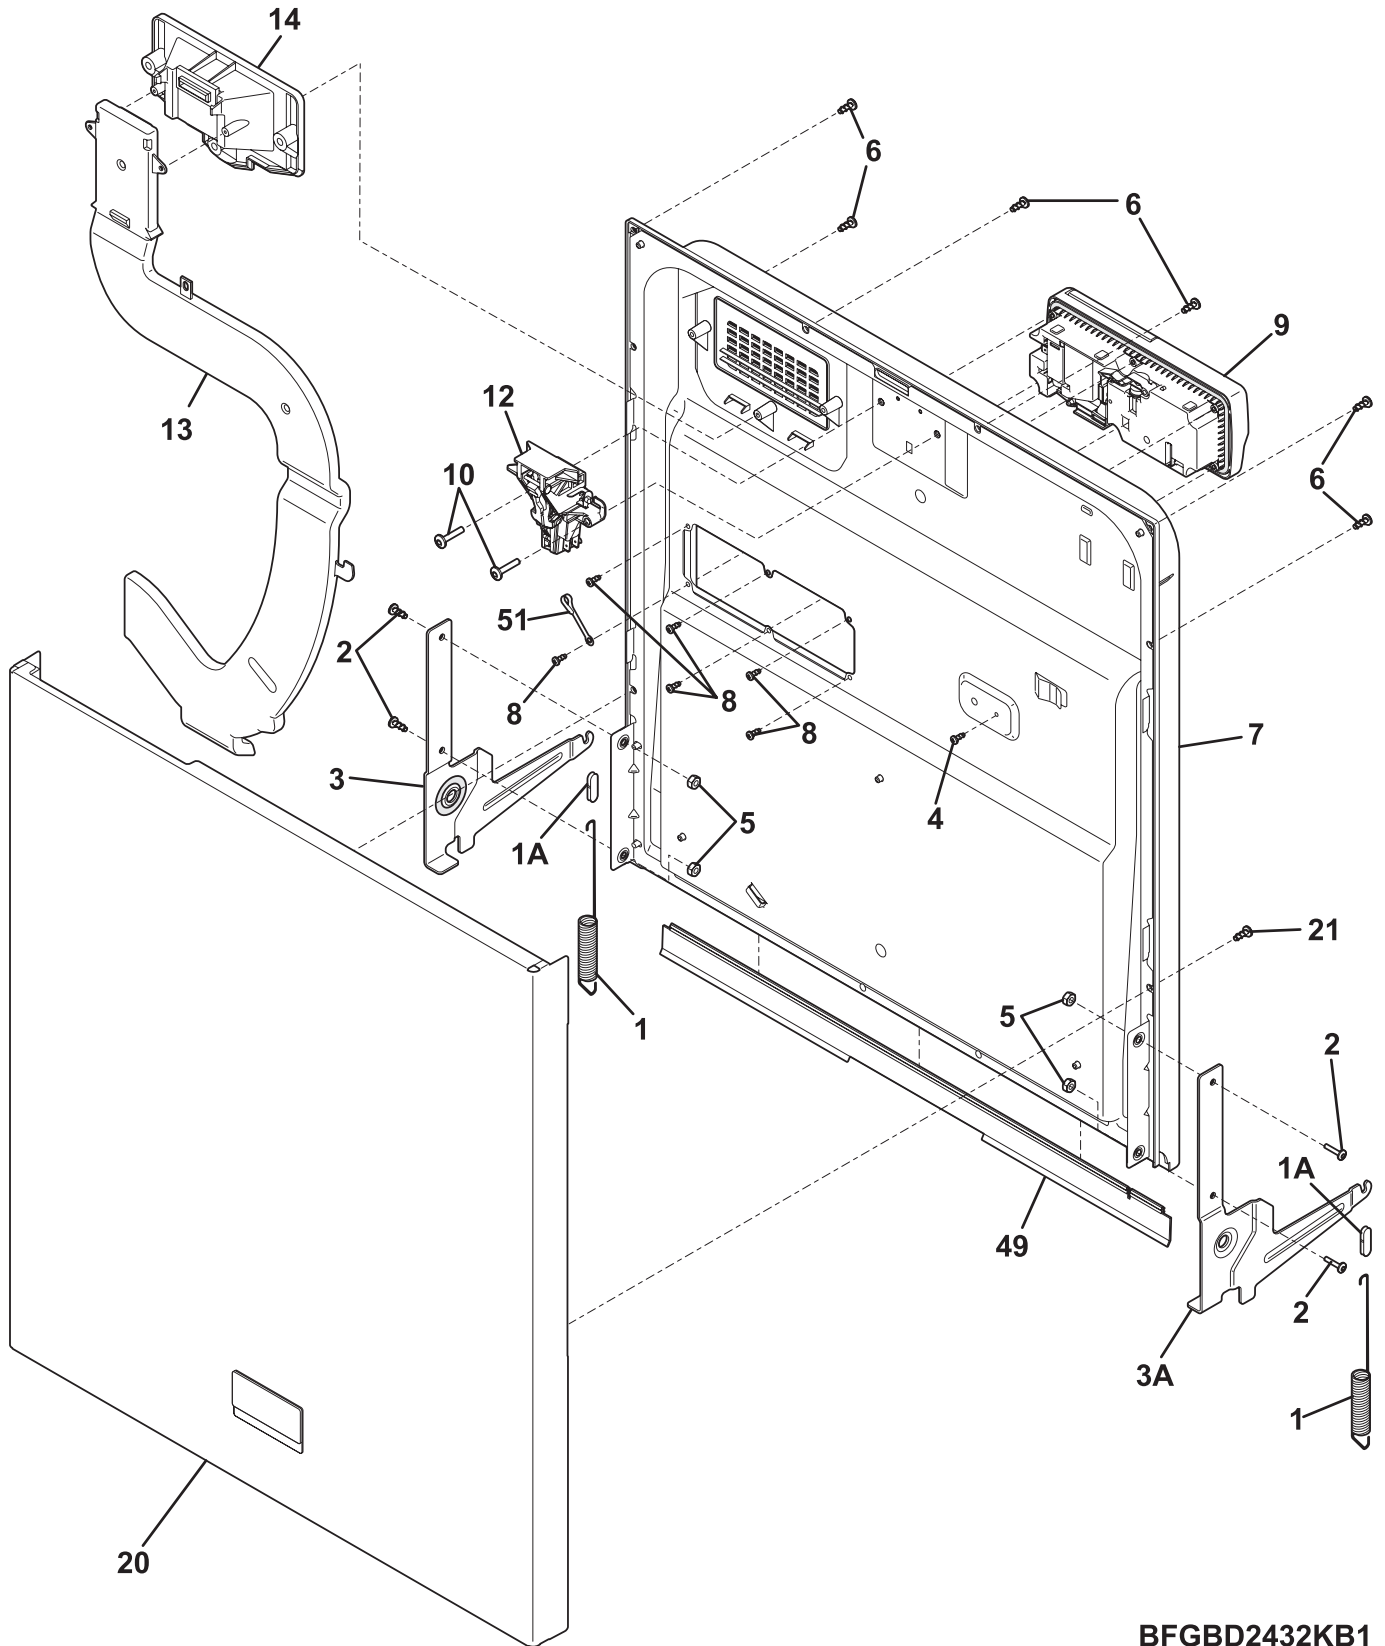

DOOR

BFGBD2432KB1

DOOR

Model Index: A FGBD2432K (FGBD2432KB1)
B FGBD2432K (FGBD2432KF1)
C FGBD2432K (FGBD2432KW1)

POS. NO	PART NO.		DESCRIPTION
1	154430501	A B C	Spring, door, (2)
1A	154325201	A B C	Linkage, door spring, (2)
2	154093301	A B C	Screw, arm assy, (4)
3	154691201	A B C	Arm Assy, LH
3A	154691101	A B C	Arm Assy, RH
*	154647101	A B C	Hinge Pin, arm assy
*	154686401	A B C	Bearing, hinge pin
4	154409401	A B C	Screw, ground, #8-18 x .375
5	154079601	A B C	Nut, arm assy, and handle mtg.
6	154282901	A B C	Screw, Phillips, 8-10 x .7
7	154494603	A B C	Liner, door assy., grey
8	154294701	A B C	Screw, #7 plas .375, (6), disp. assy.
9 #	154542107	A B C	Dispenser, det/rinse aid, w/read switch
9*	154719301	A B C	Shield, dispenser assy
9*	154388801	A B C	Cap, Rinse aid
10	154103702	A B C	Screw, latch mtg, (2)
12 #	154758101	A B C	Latch Assembly, door
13	154755801	A B C	Duct Assembly, vent, w/tape
14	154733701	A B C	Vent assy, dry, w/gaskets
14*	154436201	A B C	Screw, dry duct, (3)
20	154741003	A - -	Door Assembly, w/insullation, black, w/badge
20	154729605	- B -	Door Assembly, w/insullation, stainless, w/badge
20	154741001	- - C	Door Assembly, w/insullation, white, w/badge
20*	154253201	A B C	Insulation, door
21	154754701	A B C	Screw, truss hd, 8-18 type AB, (2)
49	154576501	A B C	Gasket, door, bottom
51	154320301	A B C	Clamp, drip loop, wire