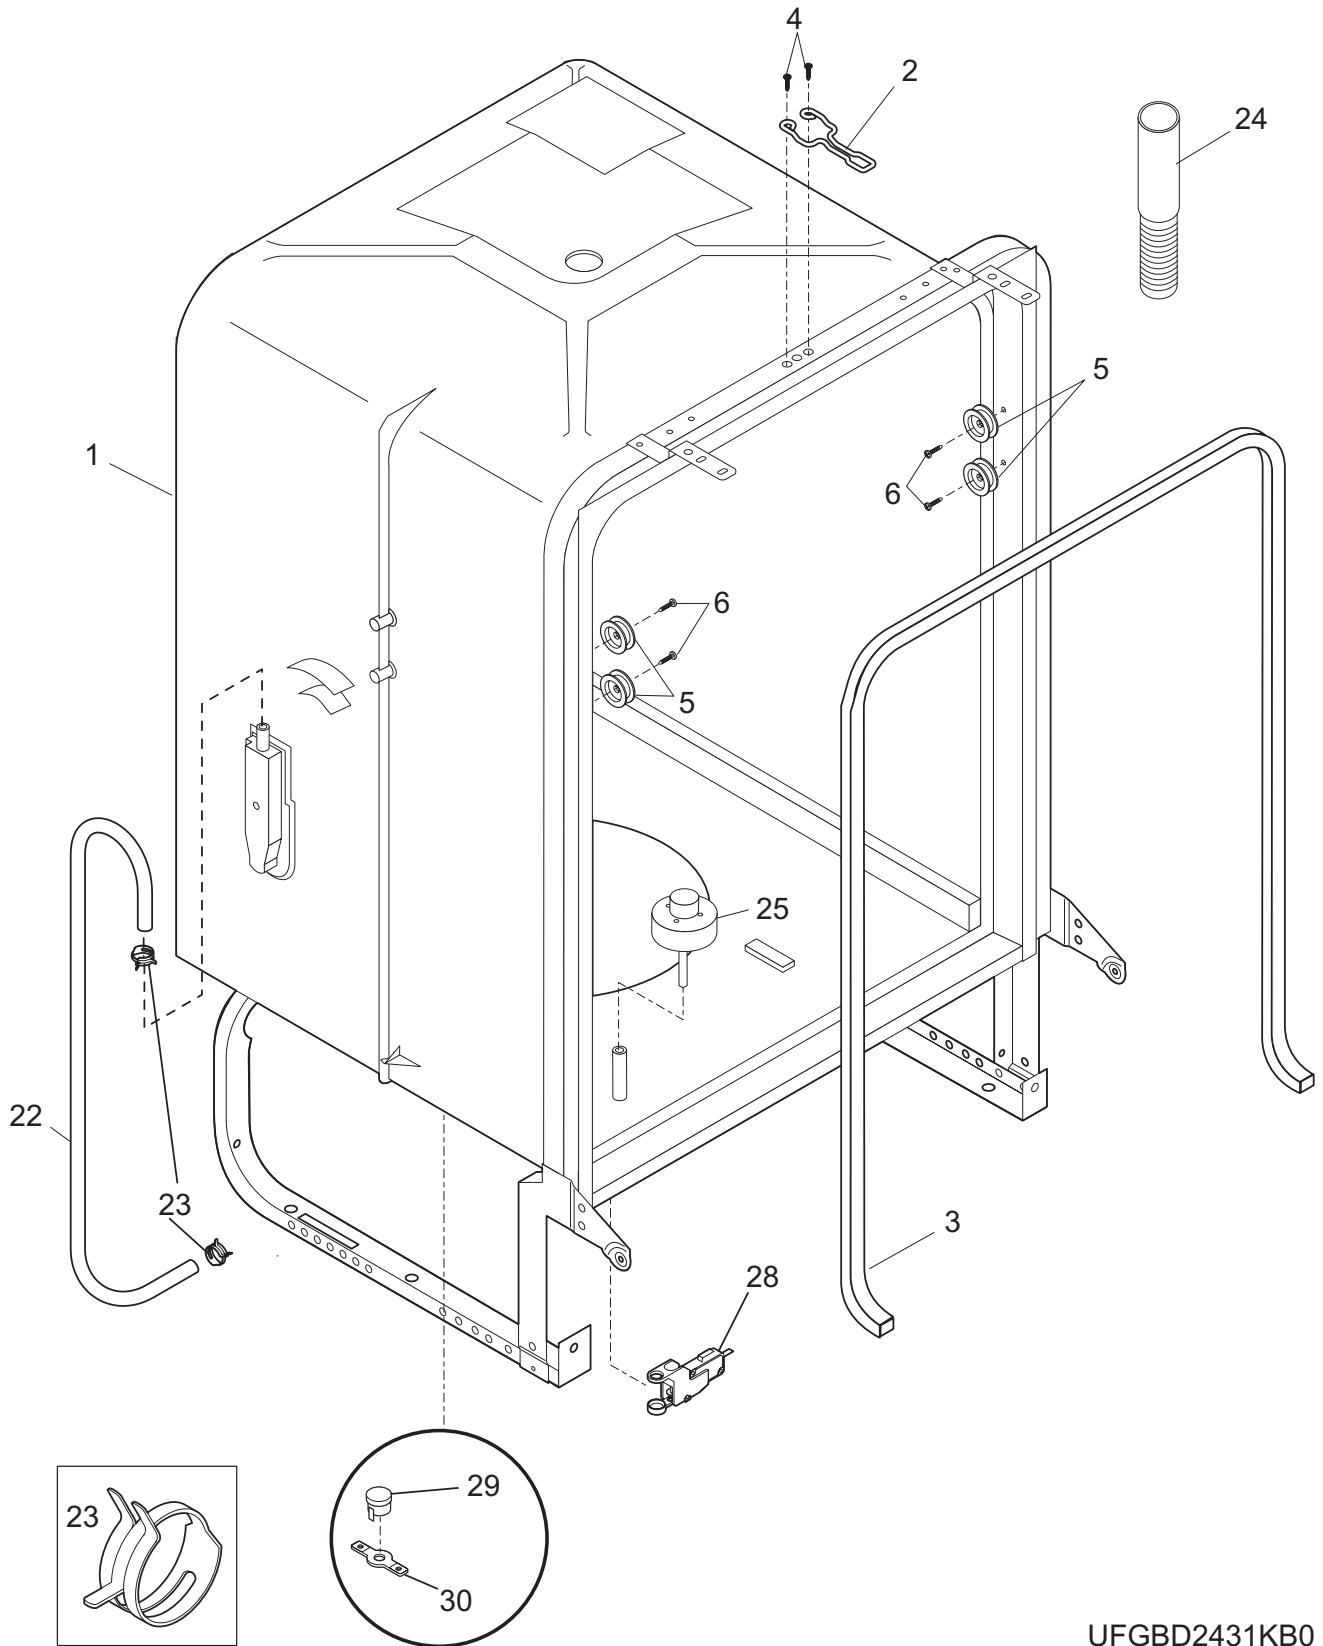

DOOR

Model Index: A FGBD2432K (FGBD2432KB1)
B FGBD2432K (FGBD2432KF1)
C FGBD2432K (FGBD2432KW1)

POS. NO	PART NO.		DESCRIPTION
1	154430501	A B C	Spring, door, (2)
1A	154325201	A B C	Linkage, door spring, (2)
2	154093301	A B C	Screw, arm assy, (4)
3	154691201	A B C	Arm Assy, LH
3A	154691101	A B C	Arm Assy, RH
*	154647101	A B C	Hinge Pin, arm assy
*	154686401	A B C	Bearing, hinge pin
4	154409401	A B C	Screw, ground, #8-18 x .375
5	154079601	A B C	Nut, arm assy, and handle mtg.
6	154282901	A B C	Screw, Phillips, 8-10 x .7
7	154494603	A B C	Liner, door assy., grey
8	154294701	A B C	Screw, #7 plas .375, (6), disp. assy.
9 #	154542107	A B C	Dispenser, det/rinse aid, w/read switch
9*	154719301	A B C	Shield, dispenser assy
9*	154388801	A B C	Cap, Rinse aid
10	154103702	A B C	Screw, latch mtg, (2)
12 #	154758101	A B C	Latch Assembly, door
13	154755801	A B C	Duct Assembly, vent, w/tape
14	154733701	A B C	Vent assy, dry, w/gaskets
14*	154436201	A B C	Screw, dry duct, (3)
20	154741003	A - -	Door Assembly, w/insullation, black, w/badge
20	154729605	- B -	Door Assembly, w/insullation, stainless, w/badge
20	154741001	- - C	Door Assembly, w/insullation, white, w/badge
20*	154253201	A B C	Insulation, door
21	154754701	A B C	Screw, truss hd, 8-18 type AB, (2)
49	154576501	A B C	Gasket, door, bottom
51	154320301	A B C	Clamp, drip loop, wire

TUB

UFGBD2431KB0