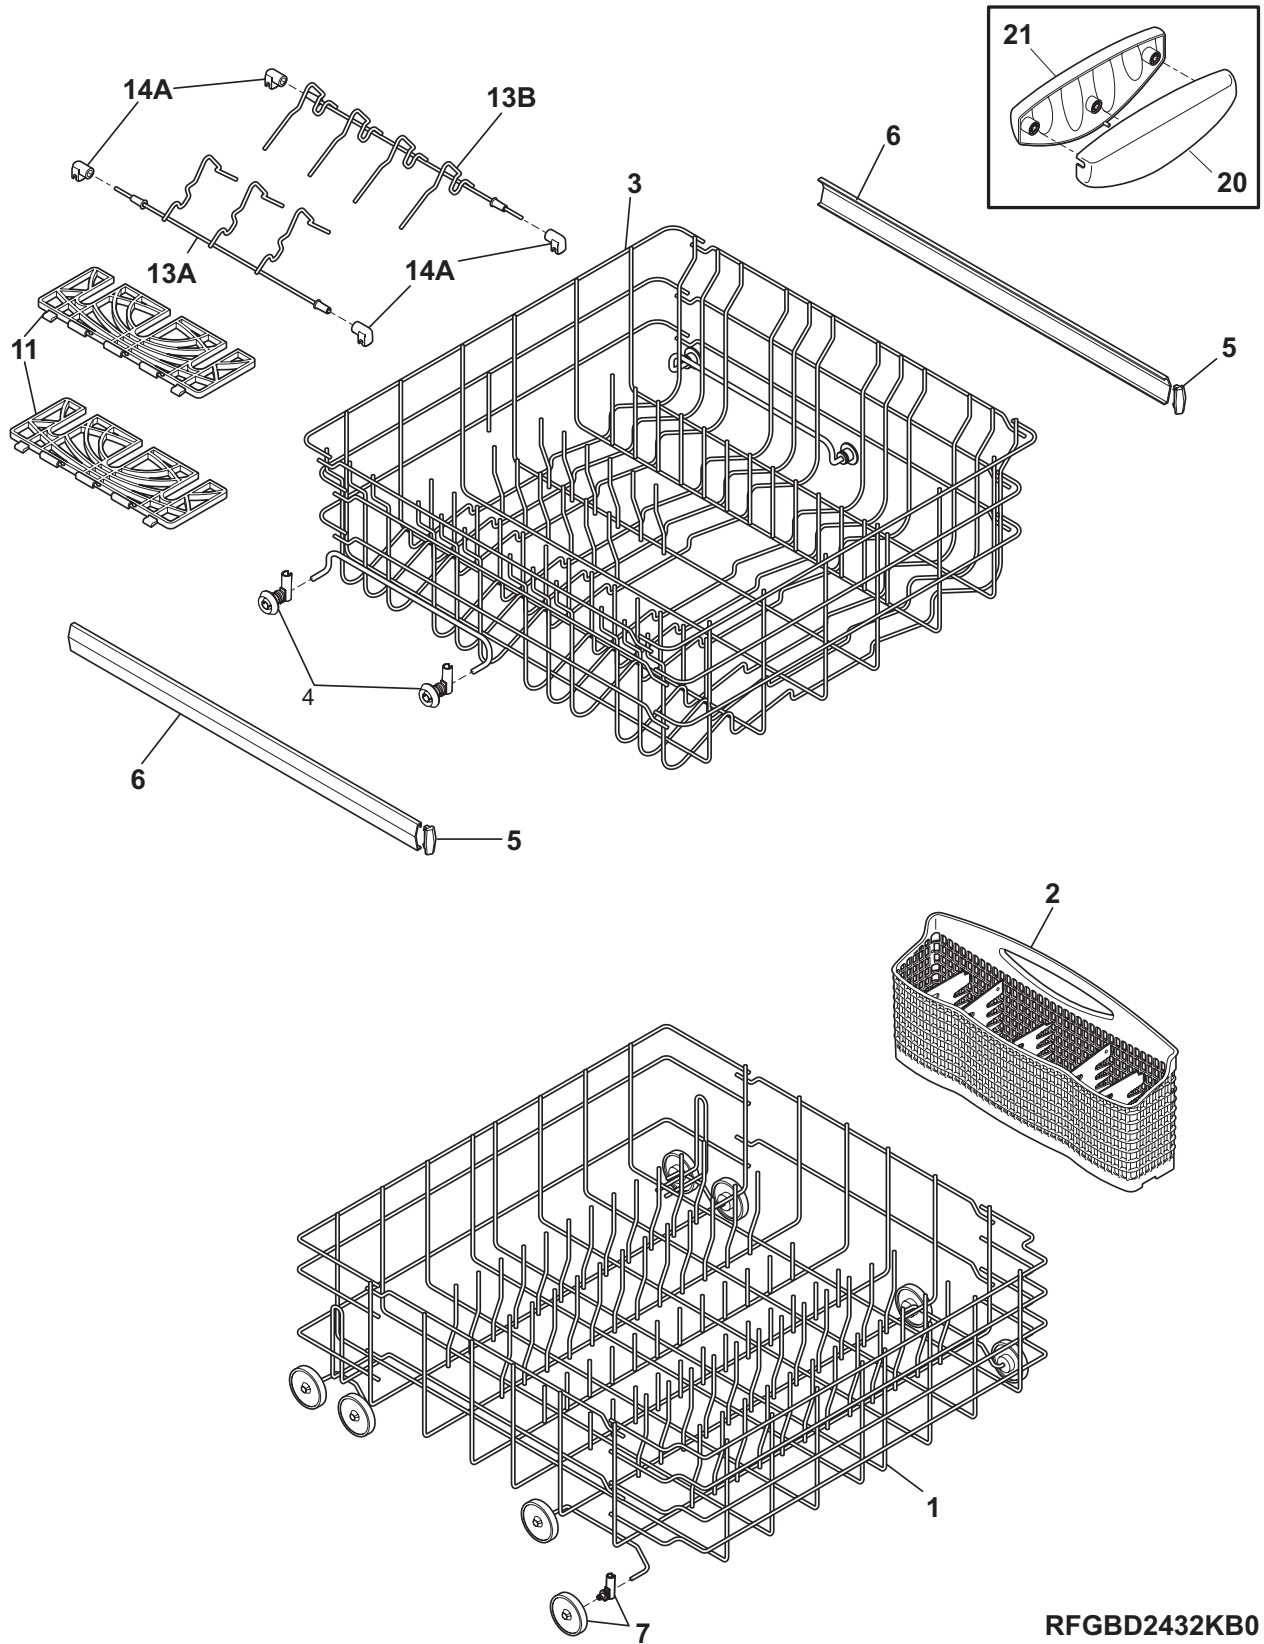

RACKS

RFGBD2432KB0

RACKS

Model Index: A FGBD2432K (FGBD2432KB1)
                      B FGBD2432K (FGBD2432KF1)
                      C FGBD2432K (FGBD2432KW1)

POS. NO	PART NO.		DESCRIPTION
1	154524504	A B C	Rack assy, lower
2	154556102	A B C	Basket, silverware, grey
3	154319526	A B C	Rack assy, upper
4	154522902	A B C	Wheel & bushing assy, grey, upper rack, (8)
5	5304440996	A B C	Cap, slide, grey, (4)
6	154597801	A B C	Slide, rack, upper, (2)
7	154174503	A B C	Wheel & bracket assy, grey, lower rack, (8)
11	154436104	A B C	Shelf, cup, half width, grey
13A	154740302	A B C	Fence, multi, 3 wire, LH, upper rack
13B	154740402	A B C	Fence, multi, 4 wire, RH, upper rack
14A	154242003	A B C	Bracket, multi fence, grey, upper rack, (4)
14A*	154242102	A B C	Bushing, multi fence, upper rack, (4)
20	154732602	A B C	Handle, pull, front, upper rack
21	154530902	A B C	Handle, pull, grey, rear, upper rack