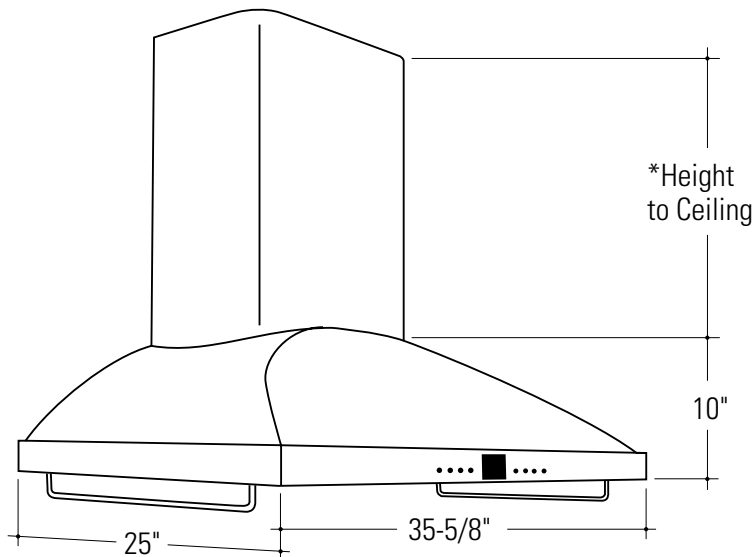

## ZV950SDSS—GE Monogram 36" Stainless Steel Wall-Mounted Vent Hood

### Dimensions and Specifications (in inches)

Note: Reference pub. no. 49-80095 for 36" ZV950 model, GE Monogram 36" Vent Hood Installation Instructions, before installing for current dimensional data.