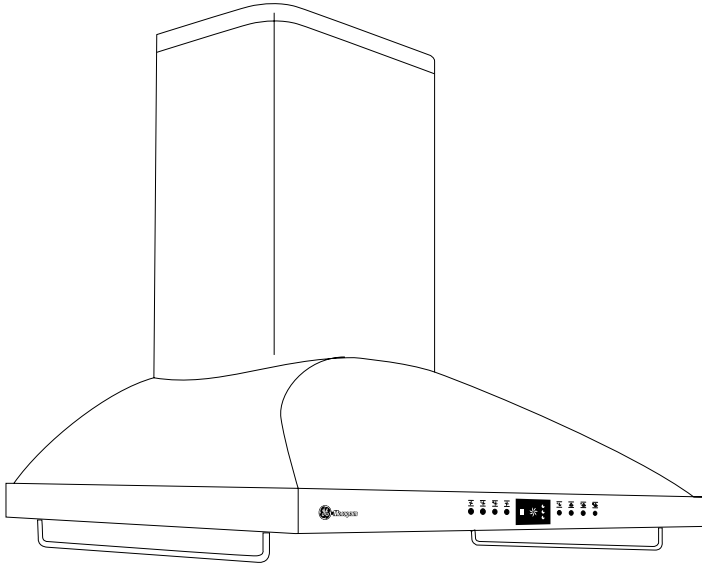

## ZV950SDSS—GE Monogram 36" Stainless Steel Wall-Mounted Vent Hood

Blower outlet: 8" round

Note: The supplied duct cover is adjustable to fit 8 ft. to 10 ft. ceilings.

For ceiling heights greater than 10 ft. and up to 14 ft., order ZX14SDSS

stainless steel duct cover accessory.

### Features and Benefits

- For 36" Cooktop Surfaces
- 700 CFM Vertical Exhaust Blower Rating
- Electronic Touchpad Controls
- 4 Halogen Lamps with 6 Levels of Intensity
- Low-Light / Night-Light Setting
- 3 Removable Filters with Filter Cleaning Reminder
- Automatic Delayed Fan Shut-Off (5/10/20 Mins.)
- 8" Round Duct
- 4 Speed Dual Blower Fan
- 10' to 14' Ceiling Extension Duct Cover
- Model ZV950SDSS—Stainless Steel