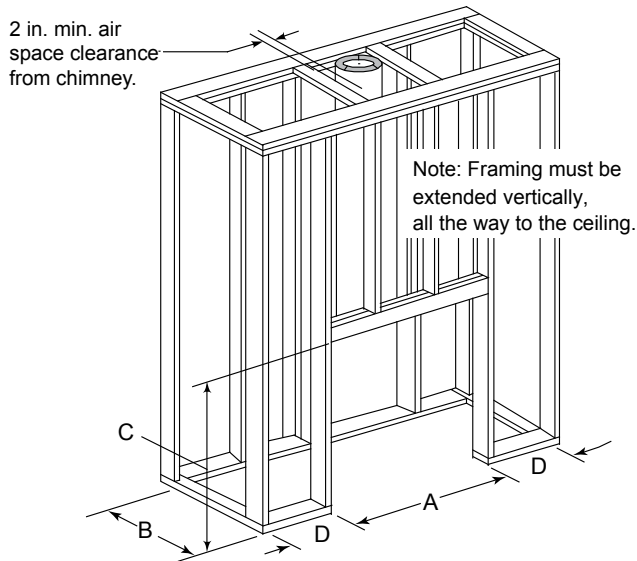

Product Dimensions

Model	A	B	C	D
BIR42	42"	52-7/8"	37-1/8"	97-1/2"*
BIR50	50"	60-7/8"	45-1/8"	N/A

*Transition collar included on BIR42 only

Product Framing Dimensions

Model	A	B	C	D
BIR42	53-7/8"	28-3/8"	74-1/2"	12"
BIR50	61-7/8"	28-3/8"	74-1/2"	12"

Appliance Location

NOTE: Both outside air kits **MUST** be installed.

Model	A	B	C	D	E	F	G	H
BIR42	77-7/8"	53-7/8"	95-1/4"	47-5/8"	22-1/2"	67-3/8"	28-3/8"	84"
BIR50	85-7/8"	61-7/8"	103-1/4"	51-5/8"	25-1/4"	73"	29-3/8"	92"