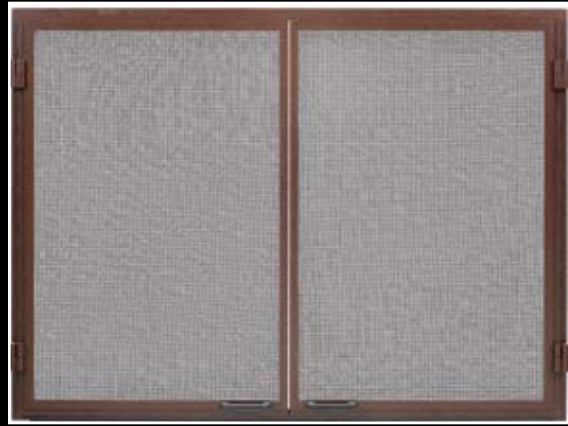

Operable Mesh Screen Doors
DFS4042/DFS4050(BK/BZ)

Finishes

Finish options shown here available for the Birmingham glass and mesh screen doors

Venting

BIR42 SL1100 Series

BIR50 Requires 14" Dura-Vent
DuraChimney II