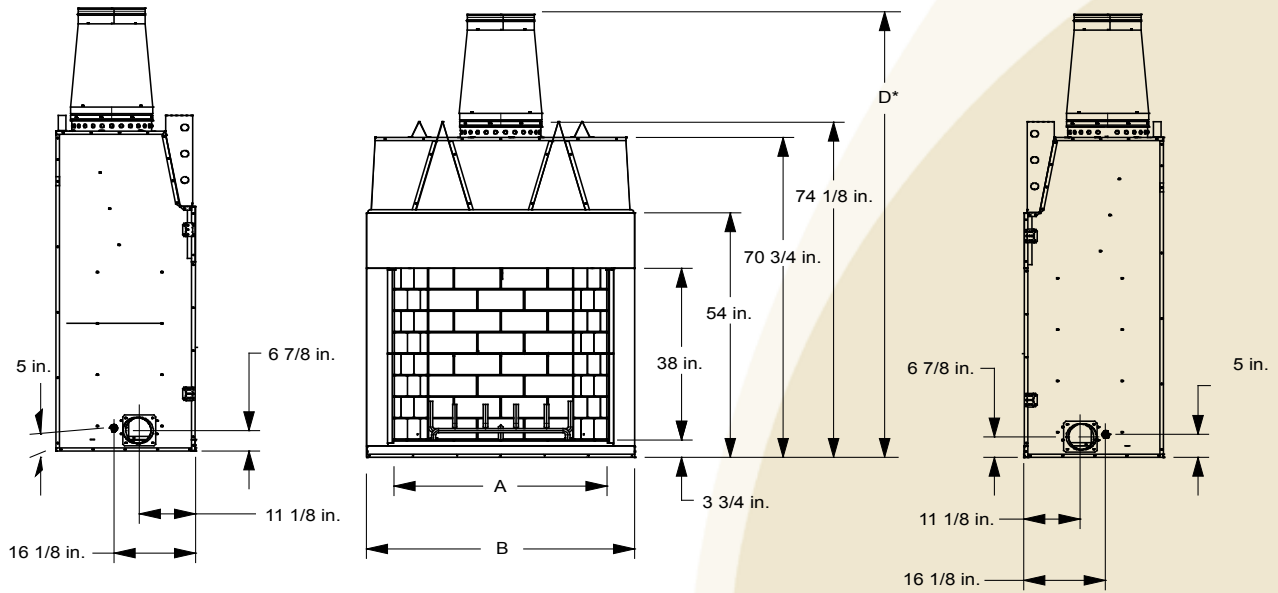

Product Dimensions

Model	A	B	C	D
BIR42	42"	52-7/8"	37-1/8"	97-1/2"*
BIR50	50"	60-7/8"	45-1/8"	N/A

*Transition collar included on BIR42 only

Product Framing Dimensions

Model	A	B	C	D
BIR42	53-7/8"	28-3/8"	74-1/2"	12"
BIR50	61-7/8"	28-3/8"	74-1/2"	12"