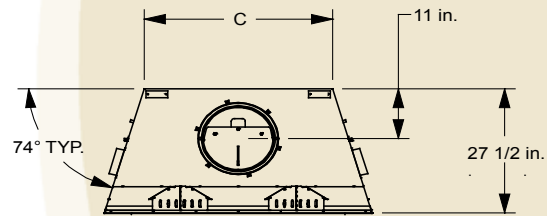

Herringbone Molded Brick Panel

Models

Fireplaces	BIR42	42" masonry-style woodburning fireplace
	BIR50	50" masonry-style woodburning fireplace

Molded Brick Panels	MMTB42	42" Traditional molded brick panels, mortar included
	MMTH42	42" Herringbone molded brick panels, mortar included
	MMTB50	50" Traditional molded brick panels, mortar included
	MMTH50	50" Herringbone molded brick panels, mortar included

Product Dimensions

Model	A	B	C	D
BIR42	42"	52-7/8"	37-1/8"	97-1/2"*
BIR50	50"	60-7/8"	45-1/8"	N/A

*Transition collar included on BIR42 only

Product Framing Dimensions

Model	A	B	C	D
BIR42	53-7/8"	28-3/8"	74-1/2"	12"
BIR50	61-7/8"	28-3/8"	74-1/2"	12"