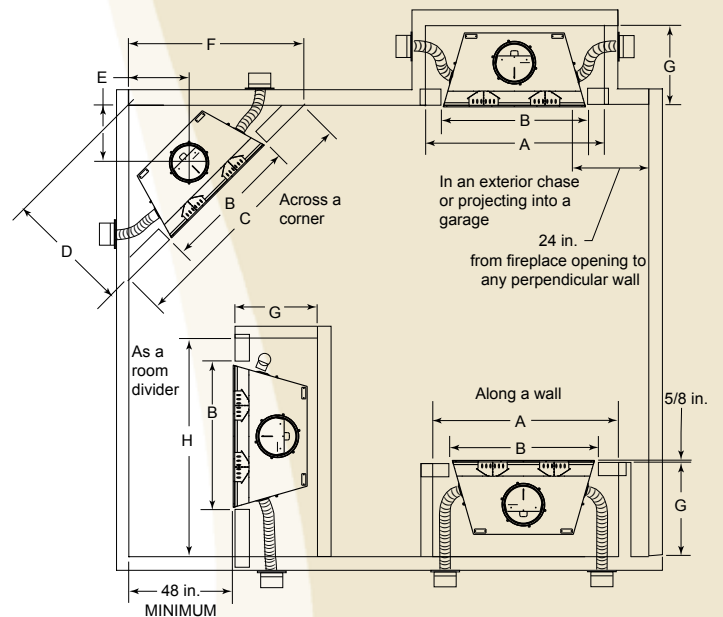

Product Dimensions

Model	A	B	C	D
BIR42	42"	52-7/8"	37-1/8"	97-1/2"*
BIR50	50"	60-7/8"	45-1/8"	N/A

*Transition collar included on BIR42 only

Product Framing Dimensions

Model	A	B	C	D
BIR42	53-7/8"	28-3/8"	74-1/2"	12"
BIR50	61-7/8"	28-3/8"	74-1/2"	12"

Appliance Location

NOTE: Both outside air kits **MUST** be installed.

Model	A	B	C	D	E	F	G	H
BIR42	77-7/8"	53-7/8"	95-1/4"	47-5/8"	22-1/2"	67-3/8"	28-3/8"	84"
BIR50	85-7/8"	61-7/8"	103-1/4"	51-5/8"	25-1/4"	73"	29-3/8"	92"