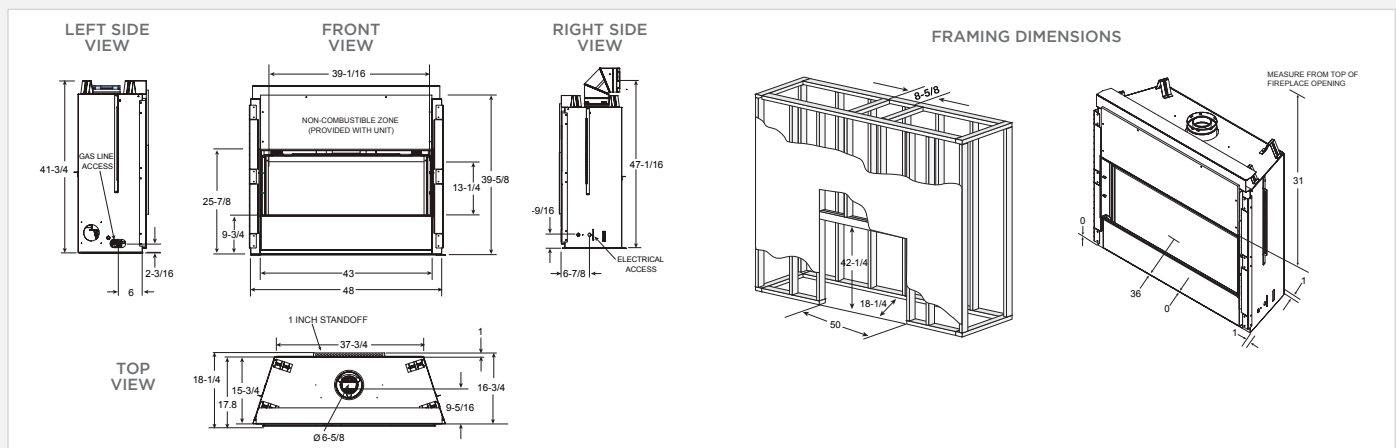

## Cosmo SLR Specifications

| MODEL | HEIGHT |         | FRONT WIDTH |         | BACK WIDTH |         | DEPTH  |         | Btu/Hour Input             |
|-------|--------|---------|-------------|---------|------------|---------|--------|---------|----------------------------|
|       | Actual | Framing | Actual      | Framing | Actual     | Framing | Actual | Framing |                            |
| SLR   | 39-5/8 | 42-1/4  | 48          | 50      | 37-3/4     | 50      | 16-3/4 | 18-1/4  | 26,000 (NG)<br>25,000 (LP) |

Dimensions above are in inches. Reference dimensions only. We recommend measuring individual units at installation. Assumes the use of 1/2" Sheetrock. NOTE: Combustible material should not be installed over the face. Make sure you do NOT cover the decorative door opening.